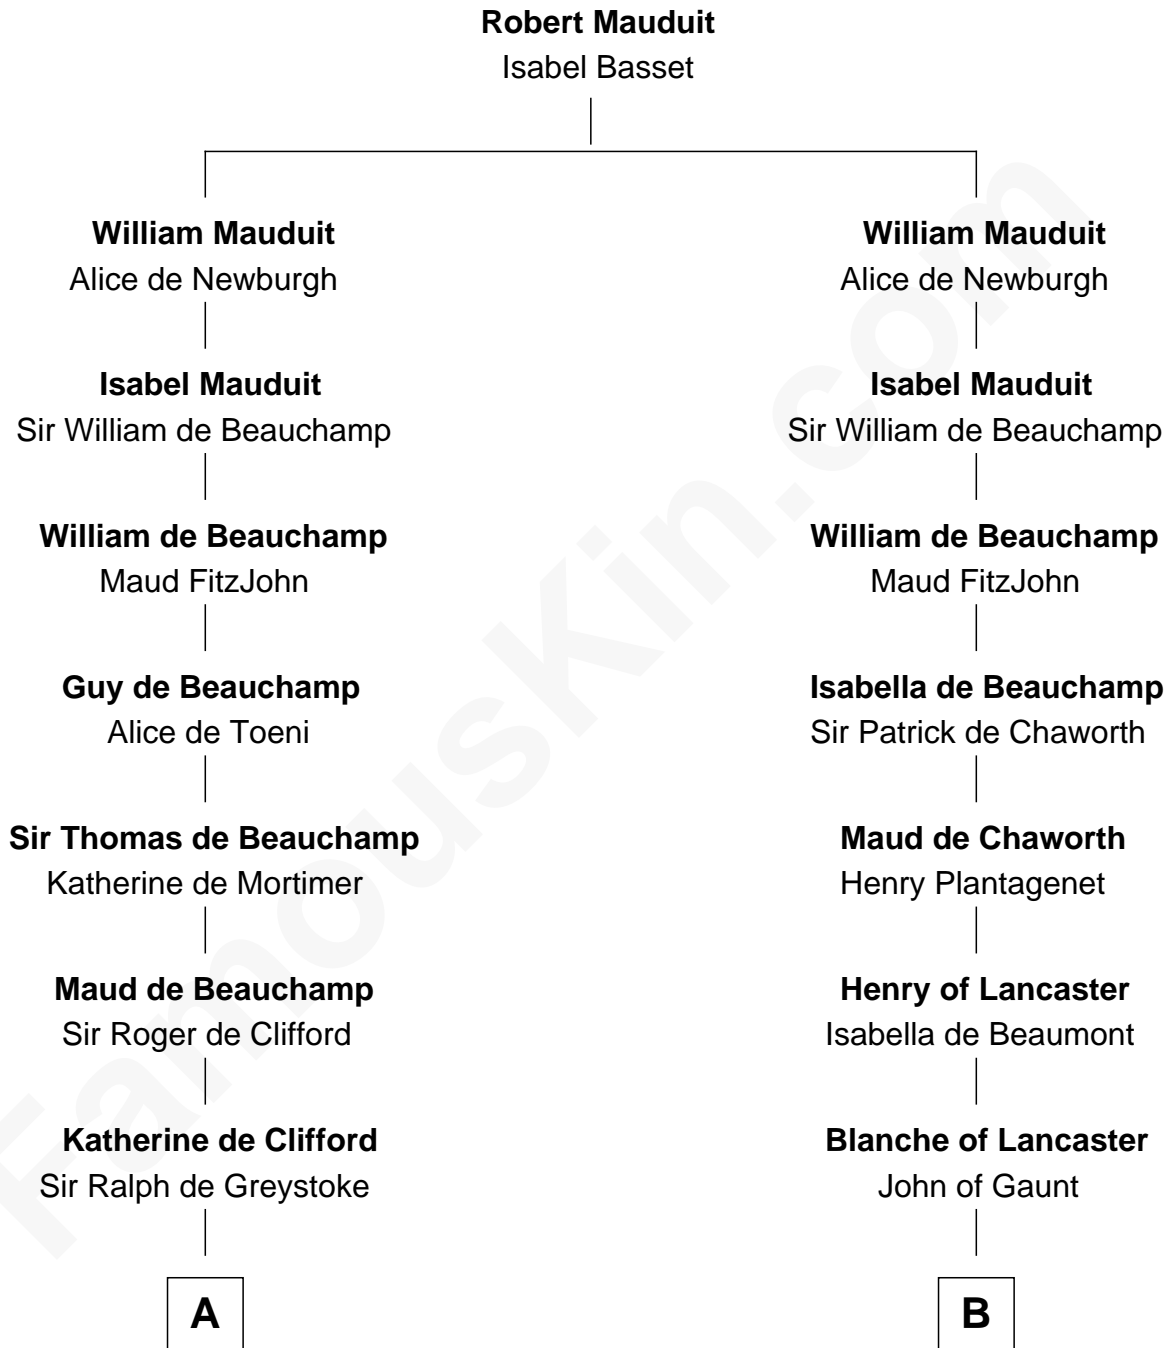

FamousKin.com Relationship Chart of

Ichabod Goodwin

27th Governor of New Hampshire

19th cousin 2 times removed of

DeWitt Clinton

6th Governor of New York

C

Mary Frost

John Hill

Elisha Hill

Mary Plaisted

Hannah Hill

Dominicus Goodwin

Samuel Goodwin

Anna Thompson Gerrish

Ichabod Goodwin

27th Governor of New Hampshire

D

Charles Clinton

Elizabeth Denniston

Gen. James Clinton

Mary DeWitt

DeWitt Clinton

6th Governor of New York