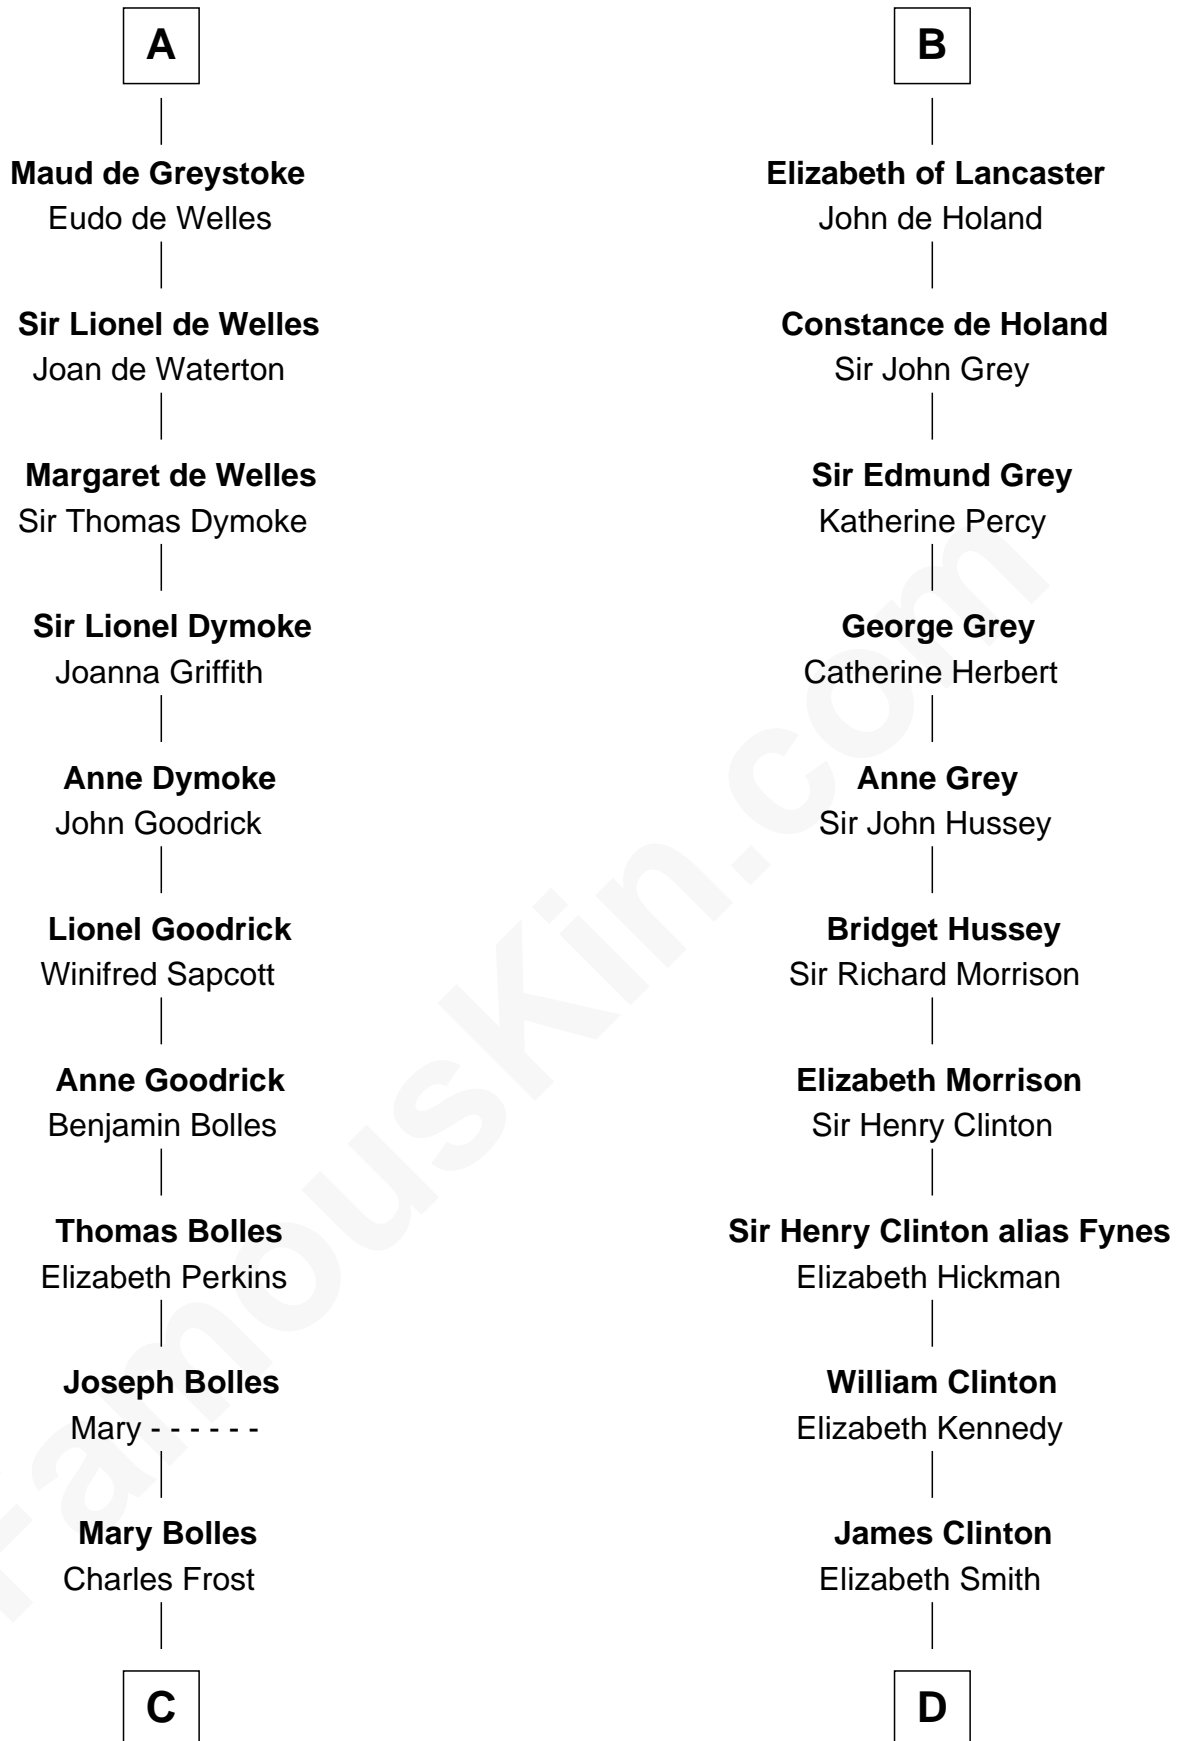

FamousKin.com Relationship Chart of

Ichabod Goodwin

27th Governor of New Hampshire

19th cousin 2 times removed of

DeWitt Clinton

6th Governor of New York

C

Mary Frost

John Hill

Elisha Hill

Mary Plaisted

Hannah Hill

Dominicus Goodwin

Samuel Goodwin

Anna Thompson Gerrish

Ichabod Goodwin

27th Governor of New Hampshire

D

Charles Clinton

Elizabeth Denniston

Gen. James Clinton

Mary DeWitt

DeWitt Clinton

6th Governor of New York