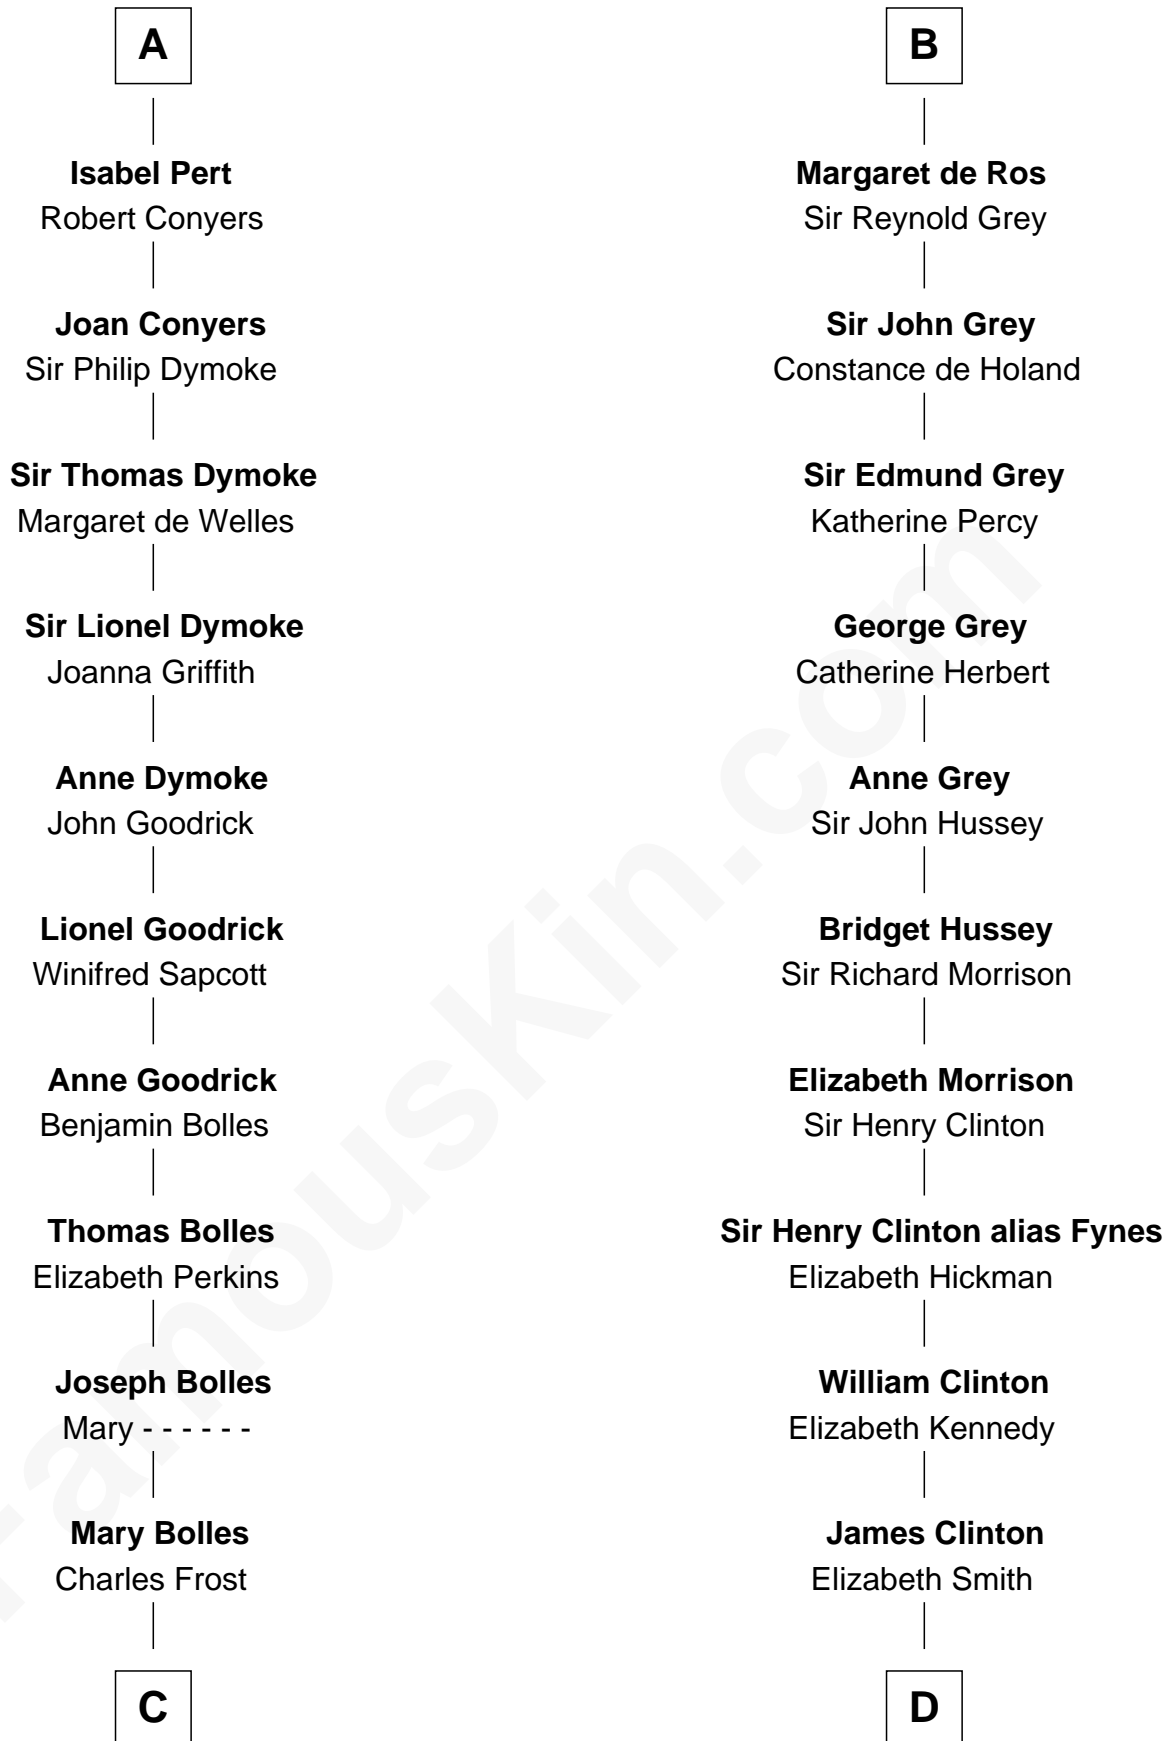

FamousKin.com Relationship Chart of

Ichabod Goodwin

27th Governor of New Hampshire

19th cousin 2 times removed of

DeWitt Clinton

6th Governor of New York

Richard Avenal

C

Mary Frost

John Hill

Elisha Hill

Mary Plaisted

Hannah Hill

Dominicus Goodwin

Samuel Goodwin

Anna Thompson Gerrish