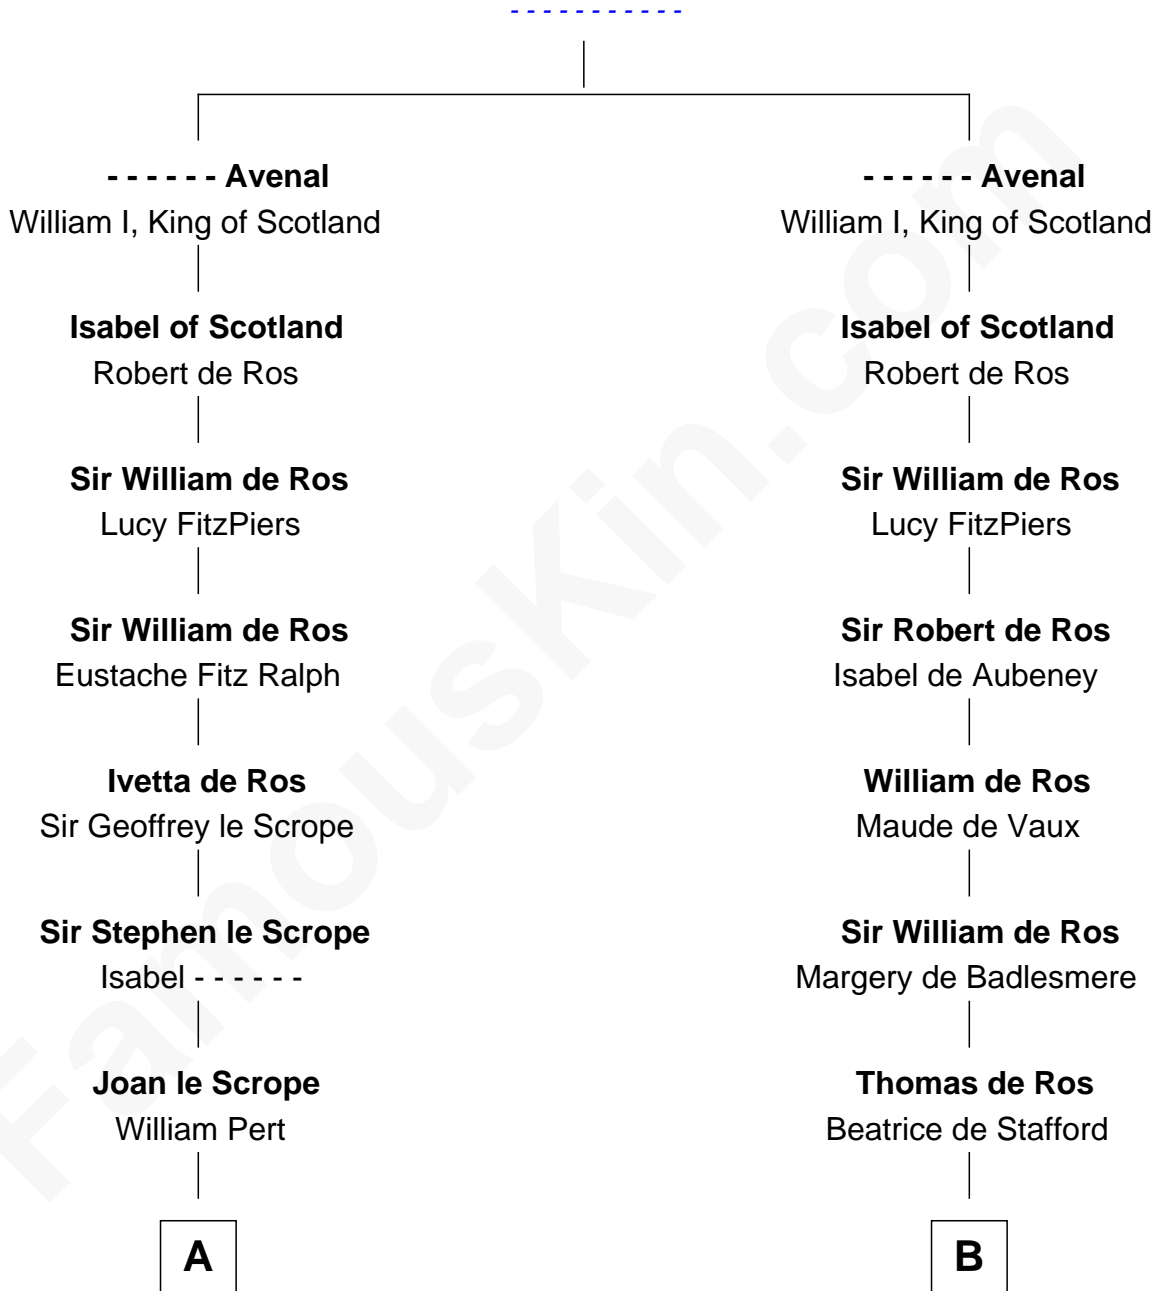

FamousKin.com Relationship Chart of

Ichabod Goodwin

27th Governor of New Hampshire

19th cousin 2 times removed of

DeWitt Clinton

6th Governor of New York

Richard Avenal

C

Mary Frost

John Hill

Elisha Hill

Mary Plaisted

Hannah Hill

Dominicus Goodwin

Samuel Goodwin

Anna Thompson Gerrish

Ichabod Goodwin

27th Governor of New Hampshire

D

Charles Clinton

Elizabeth Denniston

Gen. James Clinton

Mary DeWitt

DeWitt Clinton