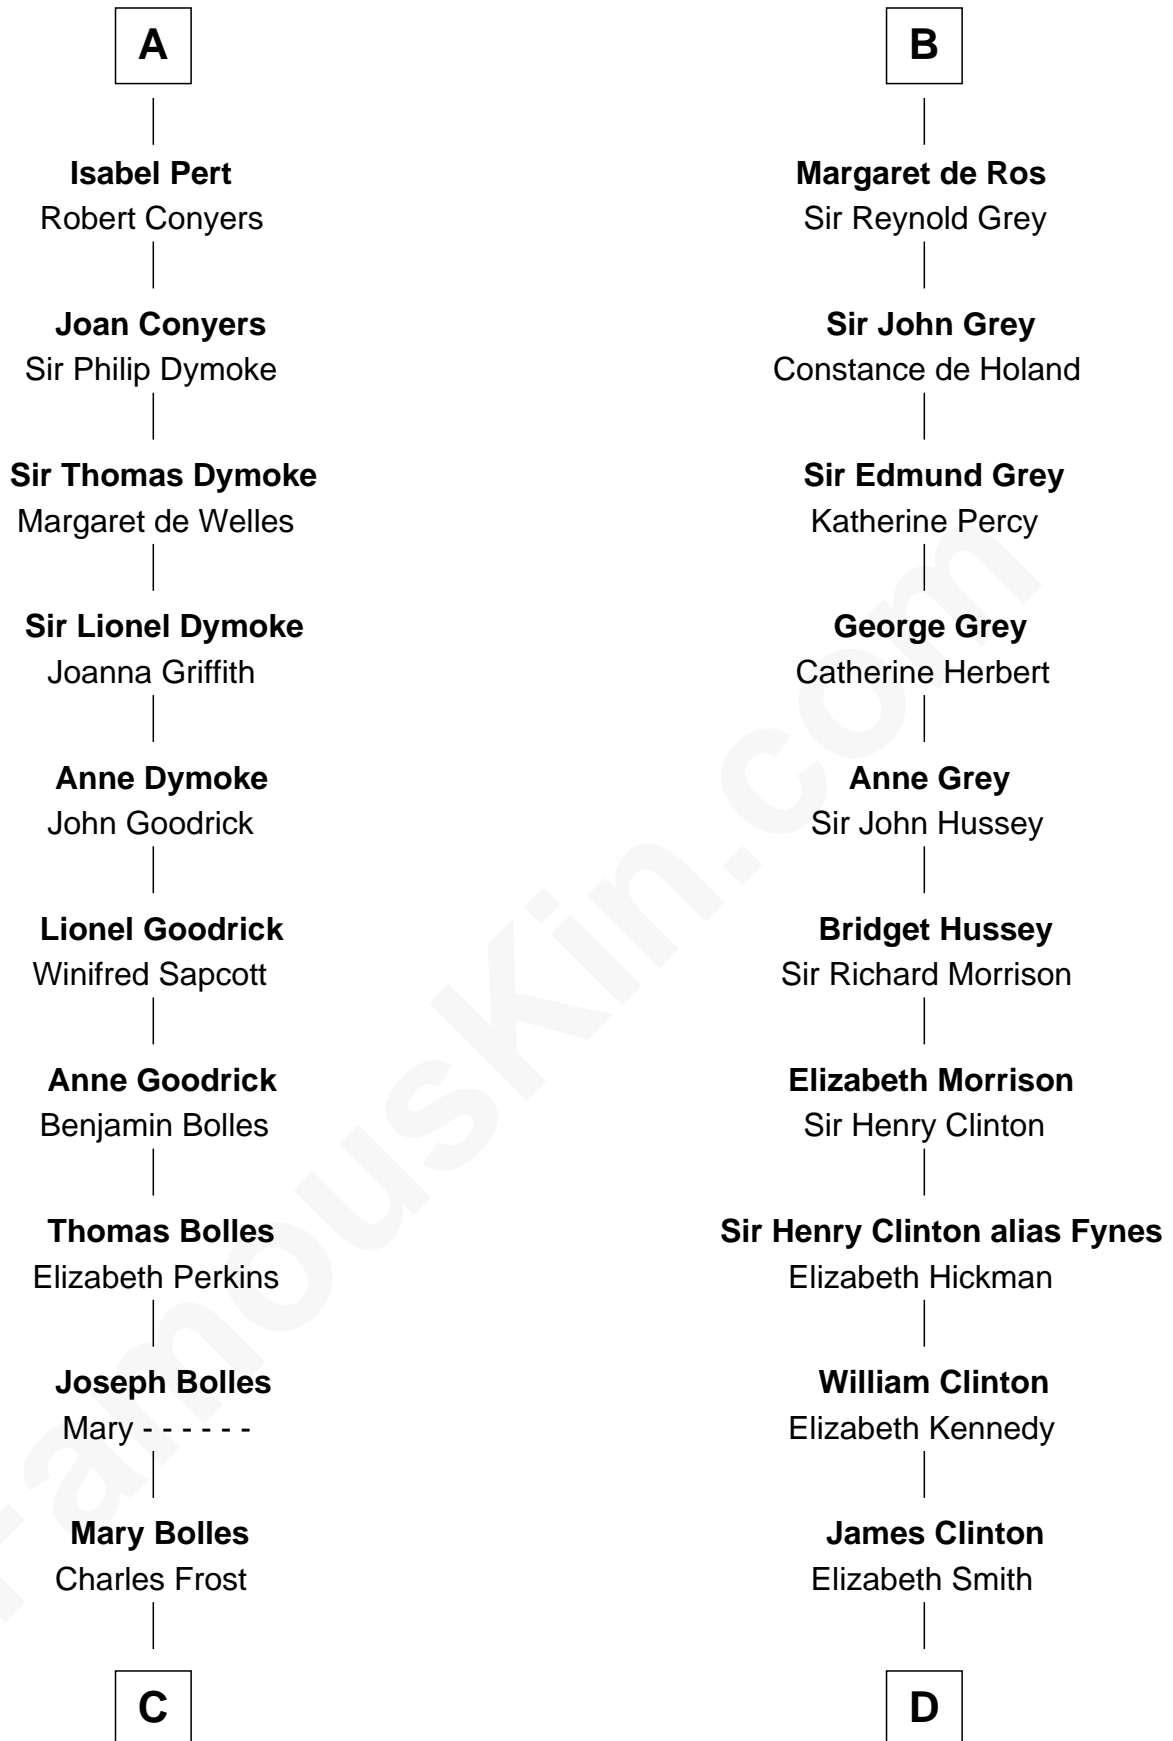

FamousKin.com Relationship Chart of

Ichabod Goodwin

27th Governor of New Hampshire

19th cousin 2 times removed of

DeWitt Clinton

6th Governor of New York

C

Mary Frost

John Hill

Elisha Hill

Mary Plaisted

Hannah Hill

Dominicus Goodwin

Samuel Goodwin

Anna Thompson Gerrish

Ichabod Goodwin

27th Governor of New Hampshire

D

Charles Clinton

Elizabeth Denniston

Gen. James Clinton

Mary DeWitt

DeWitt Clinton

6th Governor of New York