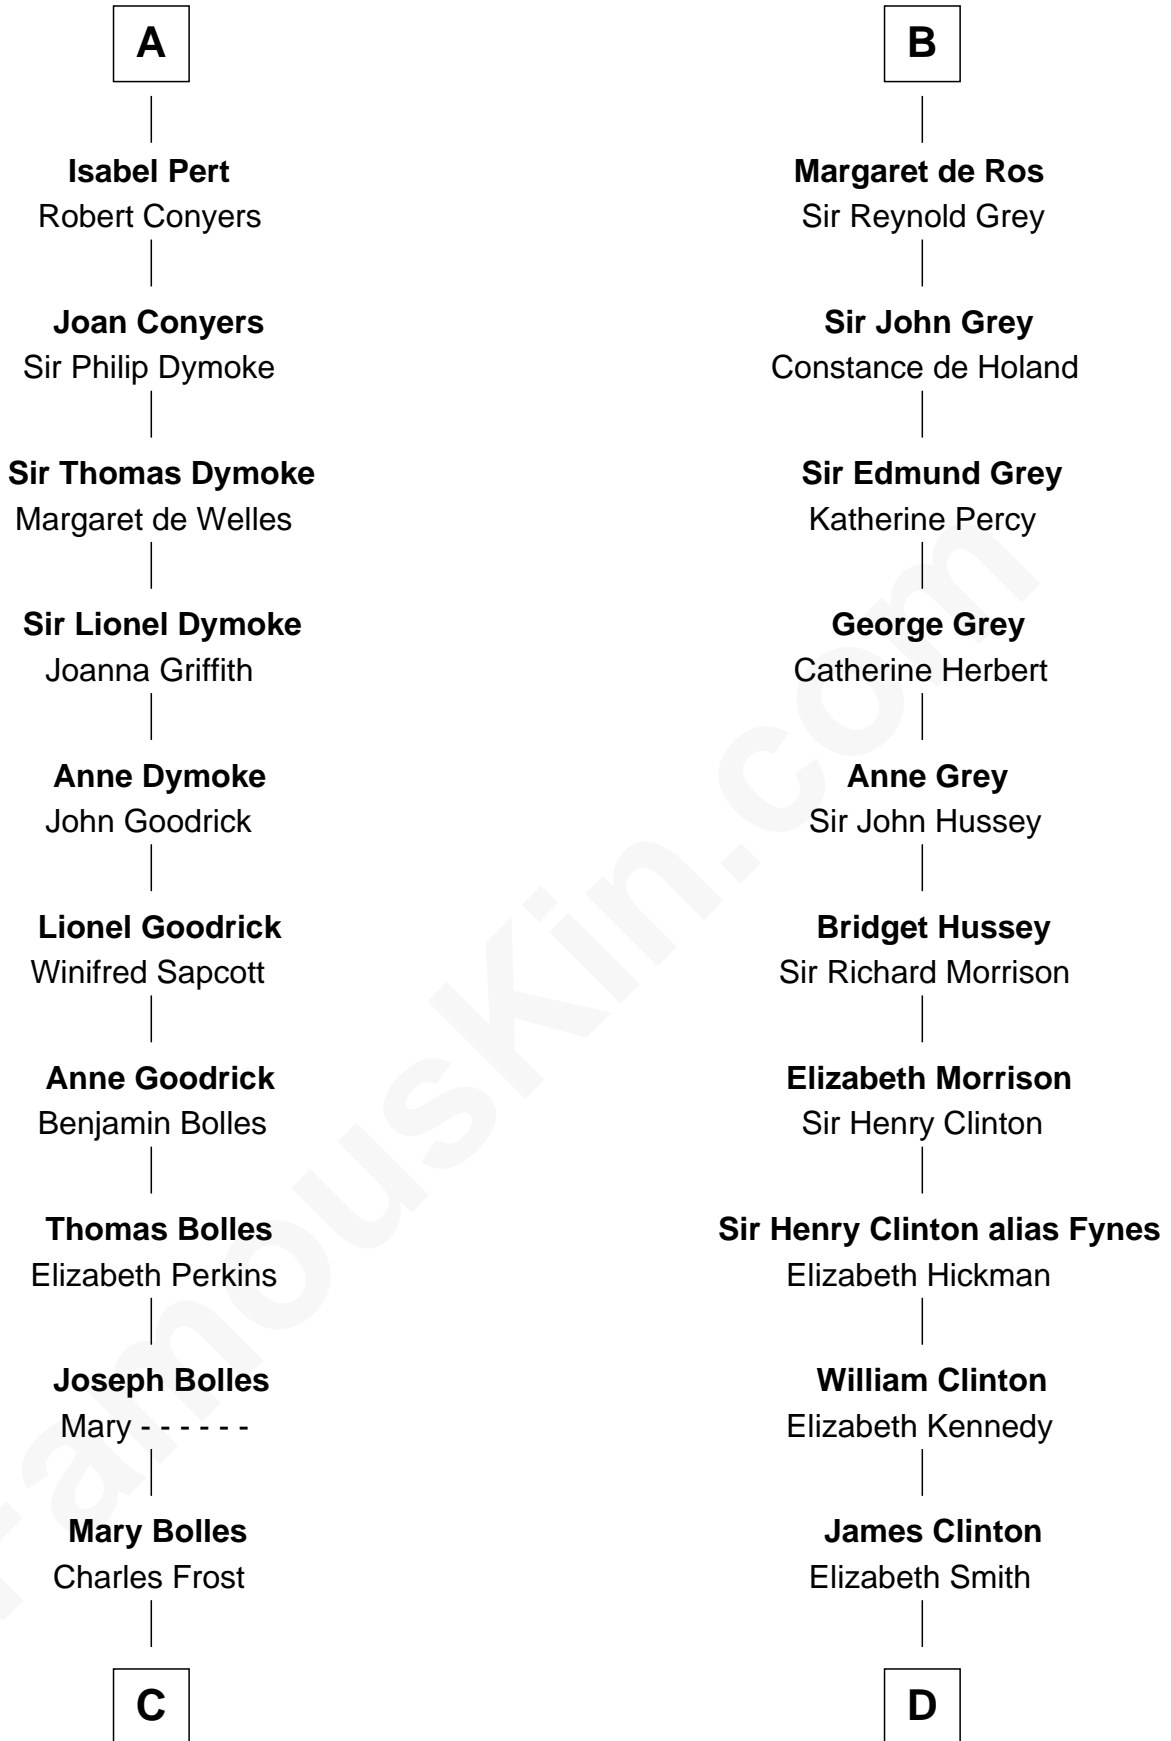

FamousKin.com Relationship Chart of

Ichabod Goodwin

27th Governor of New Hampshire

19th cousin 2 times removed of

DeWitt Clinton

6th Governor of New York

William Trusbut

C