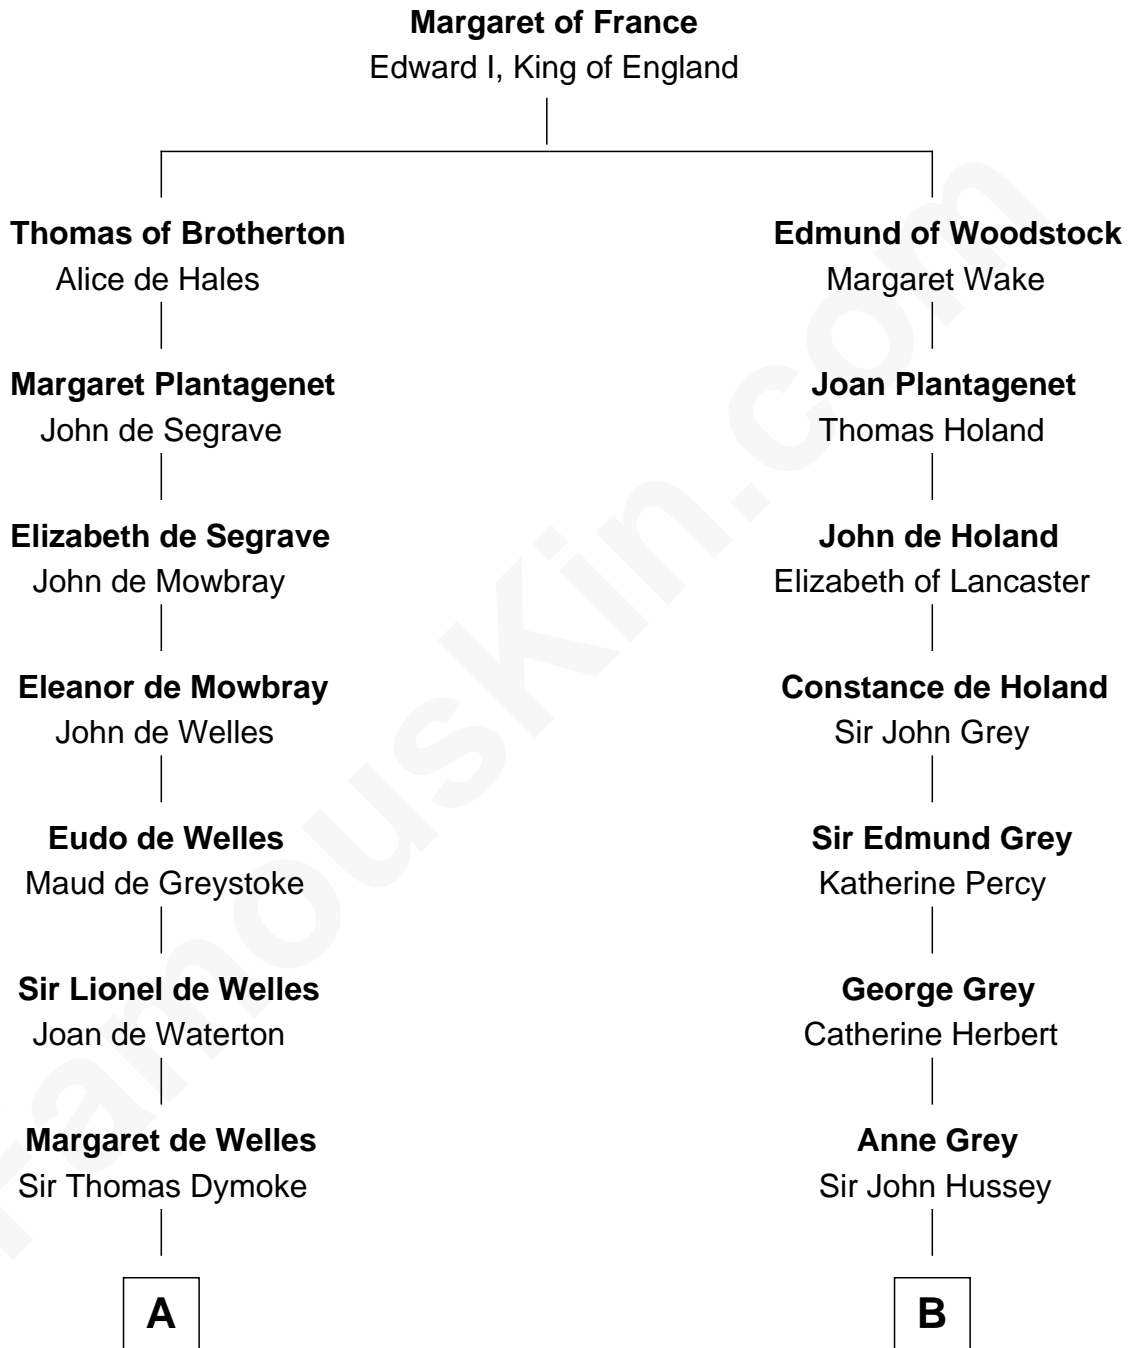

FamousKin.com Relationship Chart of

Ichabod Goodwin

27th Governor of New Hampshire

14th cousin 4 times removed of

DeWitt Clinton

6th Governor of New York

C

—
Samuel Goodwin
Anna Thompson Gerrish

—
Ichabod Goodwin
27th Governor of New Hampshire

FamousKin.com