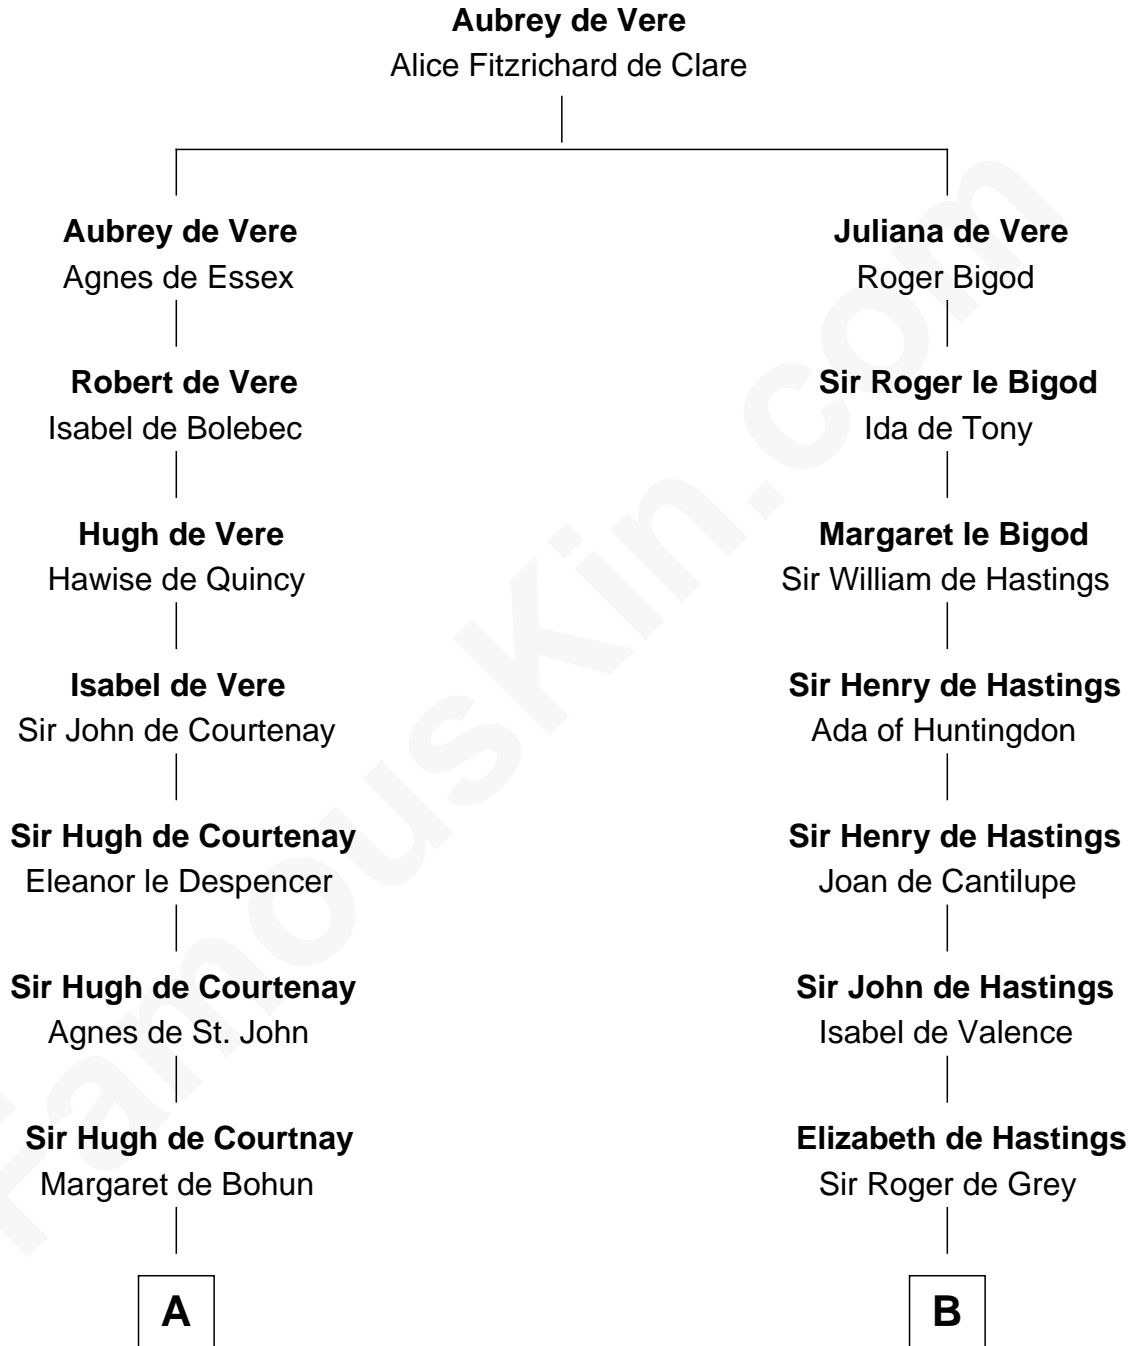

# FamousKin.com Relationship Chart of

**Ichabod Goodwin**

*27th Governor of New Hampshire*

20th cousin 1 time removed of

**DeWitt Clinton**

*6th Governor of New York*

**C**

**John Gerrish**  
Elizabeth Waldron

**Col. Timothy Gerrish**  
Sarah Elliot

**Col. Joseph Gerrish**  
Anna Thompson

**Anna Thompson Gerrish**  
Samuel Goodwin

**Ichabod Goodwin**  
*27th Governor of New Hampshire*

**D**

**James Clinton**  
Elizabeth Smith

**Charles Clinton**  
Elizabeth Denniston

**Gen. James Clinton**  
Mary DeWitt

**DeWitt Clinton**  
*6th Governor of New York*