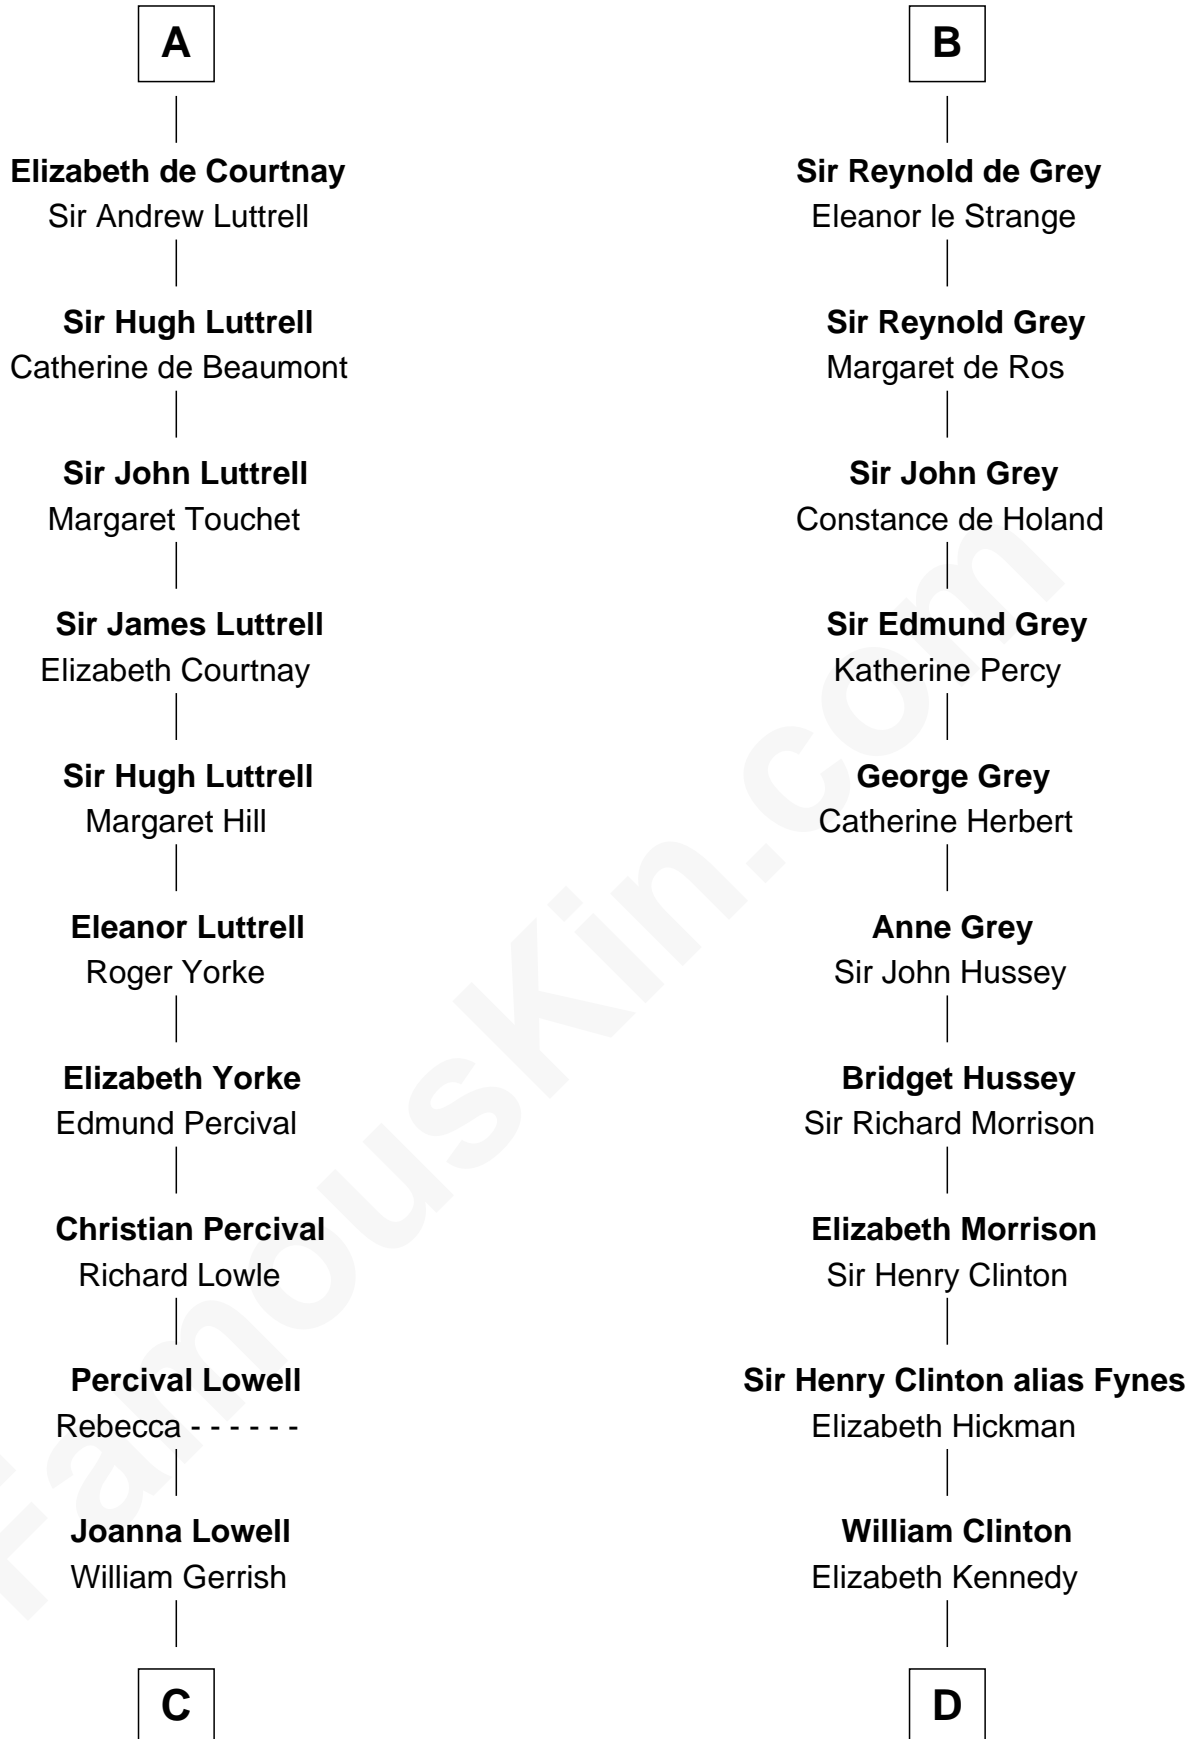

# FamousKin.com Relationship Chart of

**Ichabod Goodwin**

*27th Governor of New Hampshire*

20th cousin 1 time removed of

**DeWitt Clinton**

*6th Governor of New York*

**C**

**John Gerrish**  
Elizabeth Waldron

**Col. Timothy Gerrish**  
Sarah Elliot

**Col. Joseph Gerrish**  
Anna Thompson

**Anna Thompson Gerrish**  
Samuel Goodwin

**Ichabod Goodwin**  
*27th Governor of New Hampshire*

**D**

**James Clinton**  
Elizabeth Smith