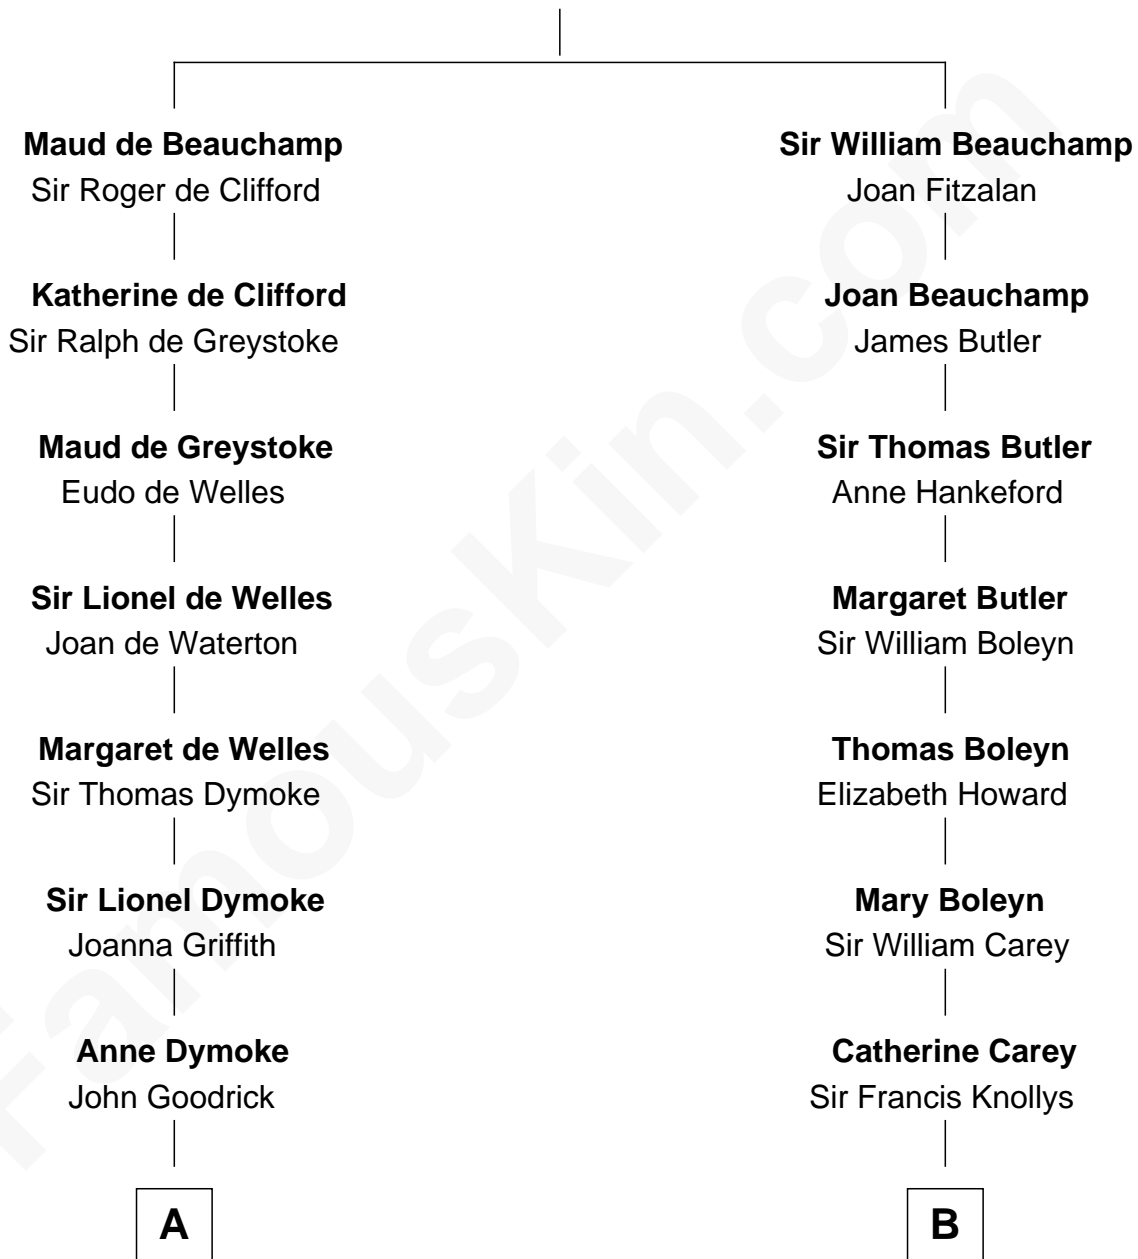

# FamousKin.com Relationship Chart of

**Ichabod Goodwin**

*27th Governor of New Hampshire*

15th cousin 1 time removed of

**Lt. Gen. James Brudenell**

*Leader of the "Charge of the Light Brigade"*

**Sir Thomas de Beauchamp**

Katherine de Mortimer

**A**

**Lionel Goodrick**  
Winifred Sappcott

**Anne Goodrick**  
Benjamin Bolles

**Thomas Bolles**  
Elizabeth Perkins

**Joseph Bolles**  
Mary - - - - -

**Mary Bolles**  
Charles Frost

**Mary Frost**  
John Hill

**Elisha Hill**  
Mary Plaisted

**Hannah Hill**  
Dominicus Goodwin

**Samuel Goodwin**  
Anna Thompson Gerrish

**Ichabod Goodwin**  
*27th Governor of New Hampshire*

**B**

**Lettice Knollys**  
Walter Devereux