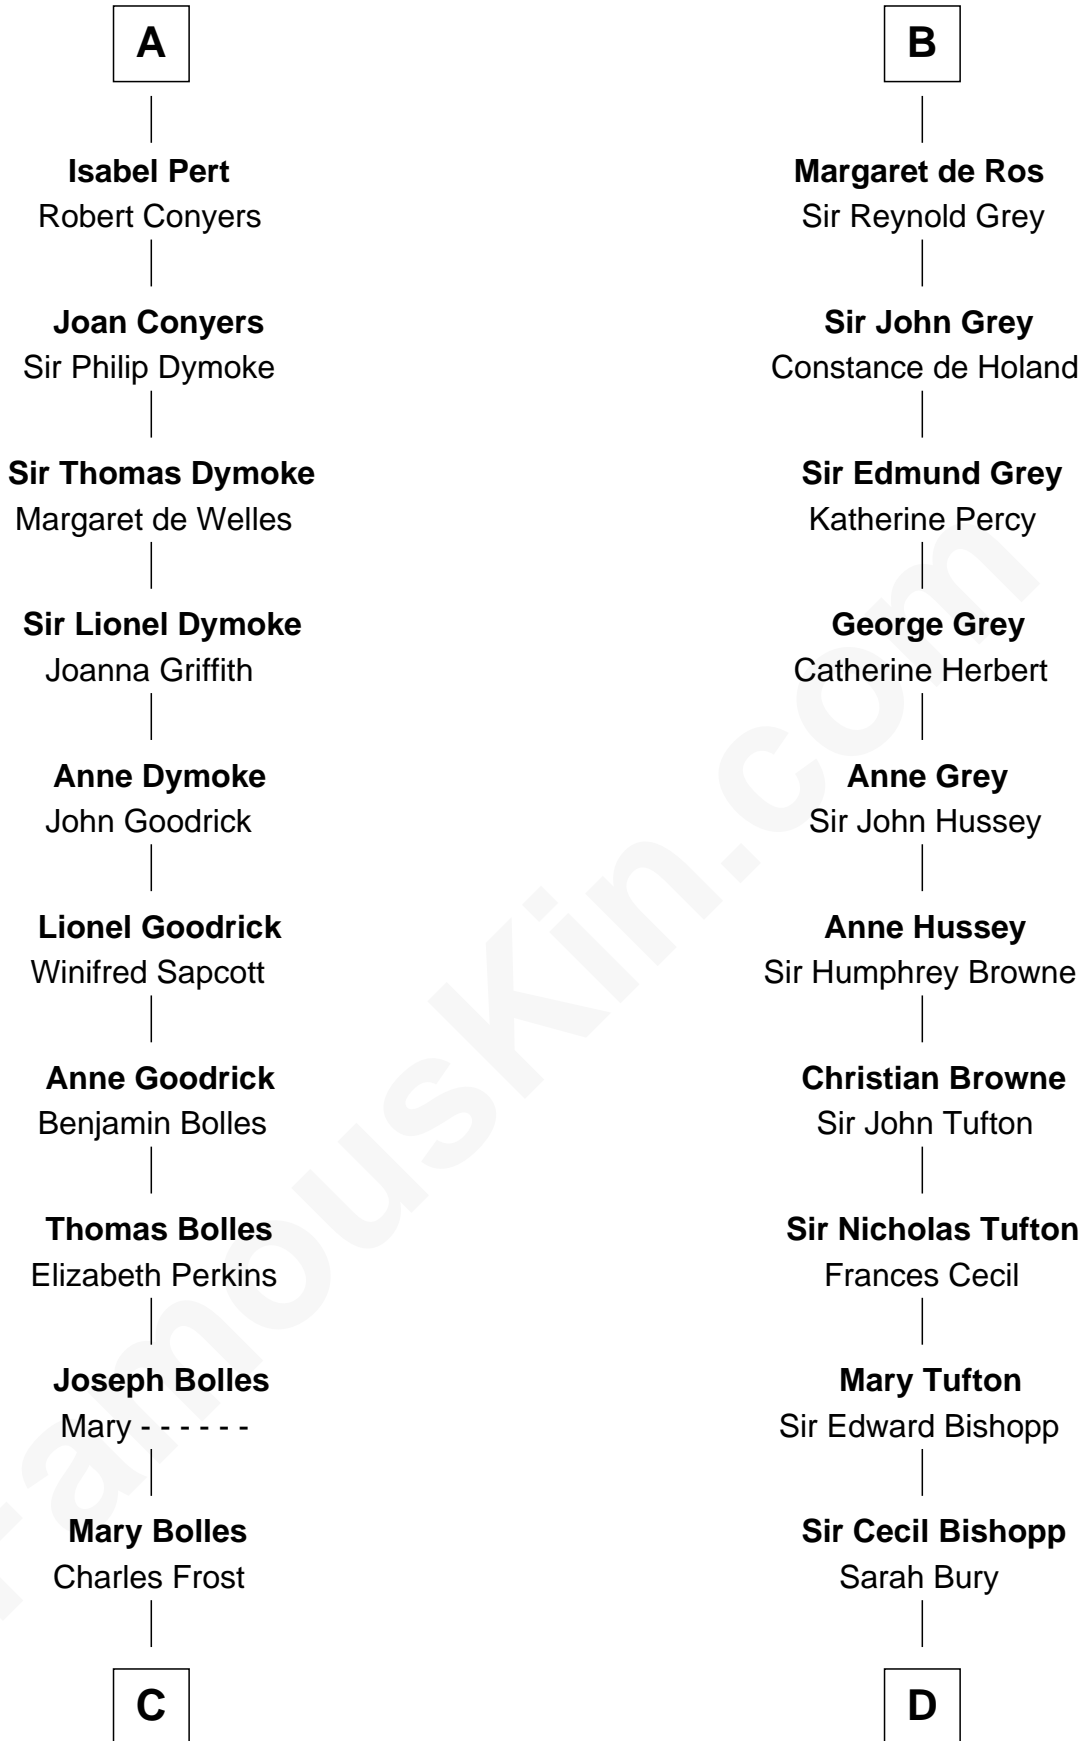

# FamousKin.com Relationship Chart of

**Ichabod Goodwin**

*27th Governor of New Hampshire*

21st cousin of

**Lt. Gen. James Brudenell**

*Leader of the "Charge of the Light Brigade"*

Richard Avenal

**C**

**Mary Frost**

John Hill

**Elisha Hill**

Mary Plaisted

**Hannah Hill**

Dominicus Goodwin

**Samuel Goodwin**

Anna Thompson Gerrish

**Ichabod Goodwin**

*27th Governor of New Hampshire*

**D**

**Sir Cecil Bishopp**

Elizabeth Dunch

**Sir Cecil Bishopp**

Anne Boscawen

**Anne Bishopp**