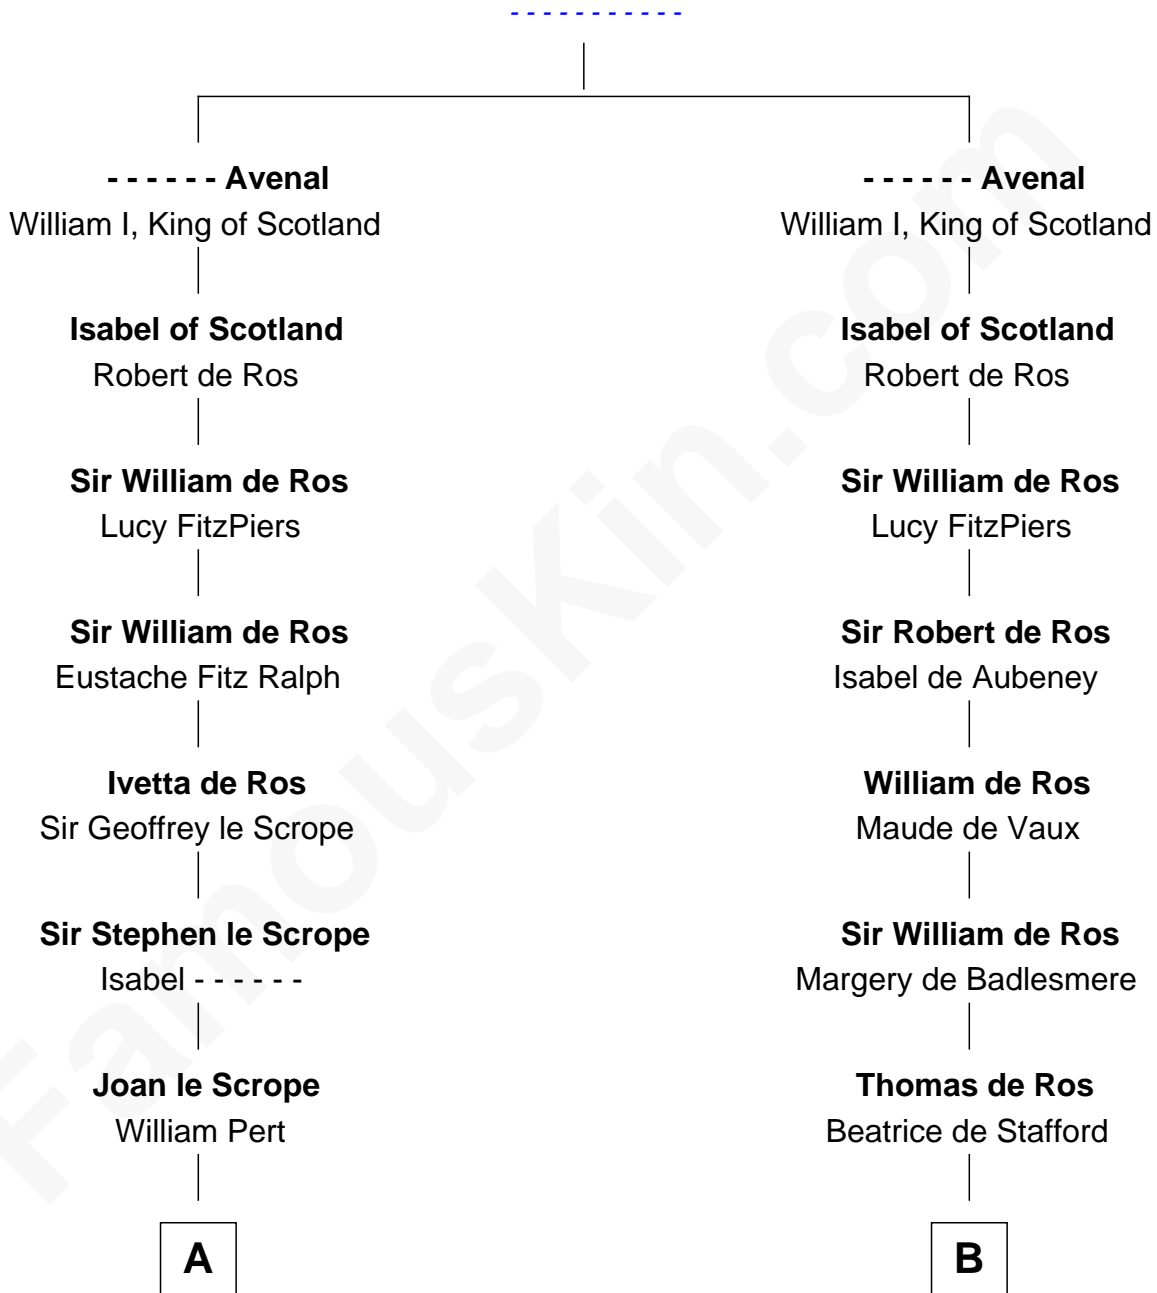

# FamousKin.com Relationship Chart of

**Ichabod Goodwin**

*27th Governor of New Hampshire*

21st cousin of

**Lt. Gen. James Brudenell**

*Leader of the "Charge of the Light Brigade"*

Richard Avenal

**C**

**Mary Frost**

John Hill

**Elisha Hill**

Mary Plaisted

**Hannah Hill**

Dominicus Goodwin

**Samuel Goodwin**

Anna Thompson Gerrish

**Ichabod Goodwin**

*27th Governor of New Hampshire*

**D**

**Sir Cecil Bishopp**

Elizabeth Dunch

**Sir Cecil Bishopp**

Anne Boscawen

**Anne Bishopp**