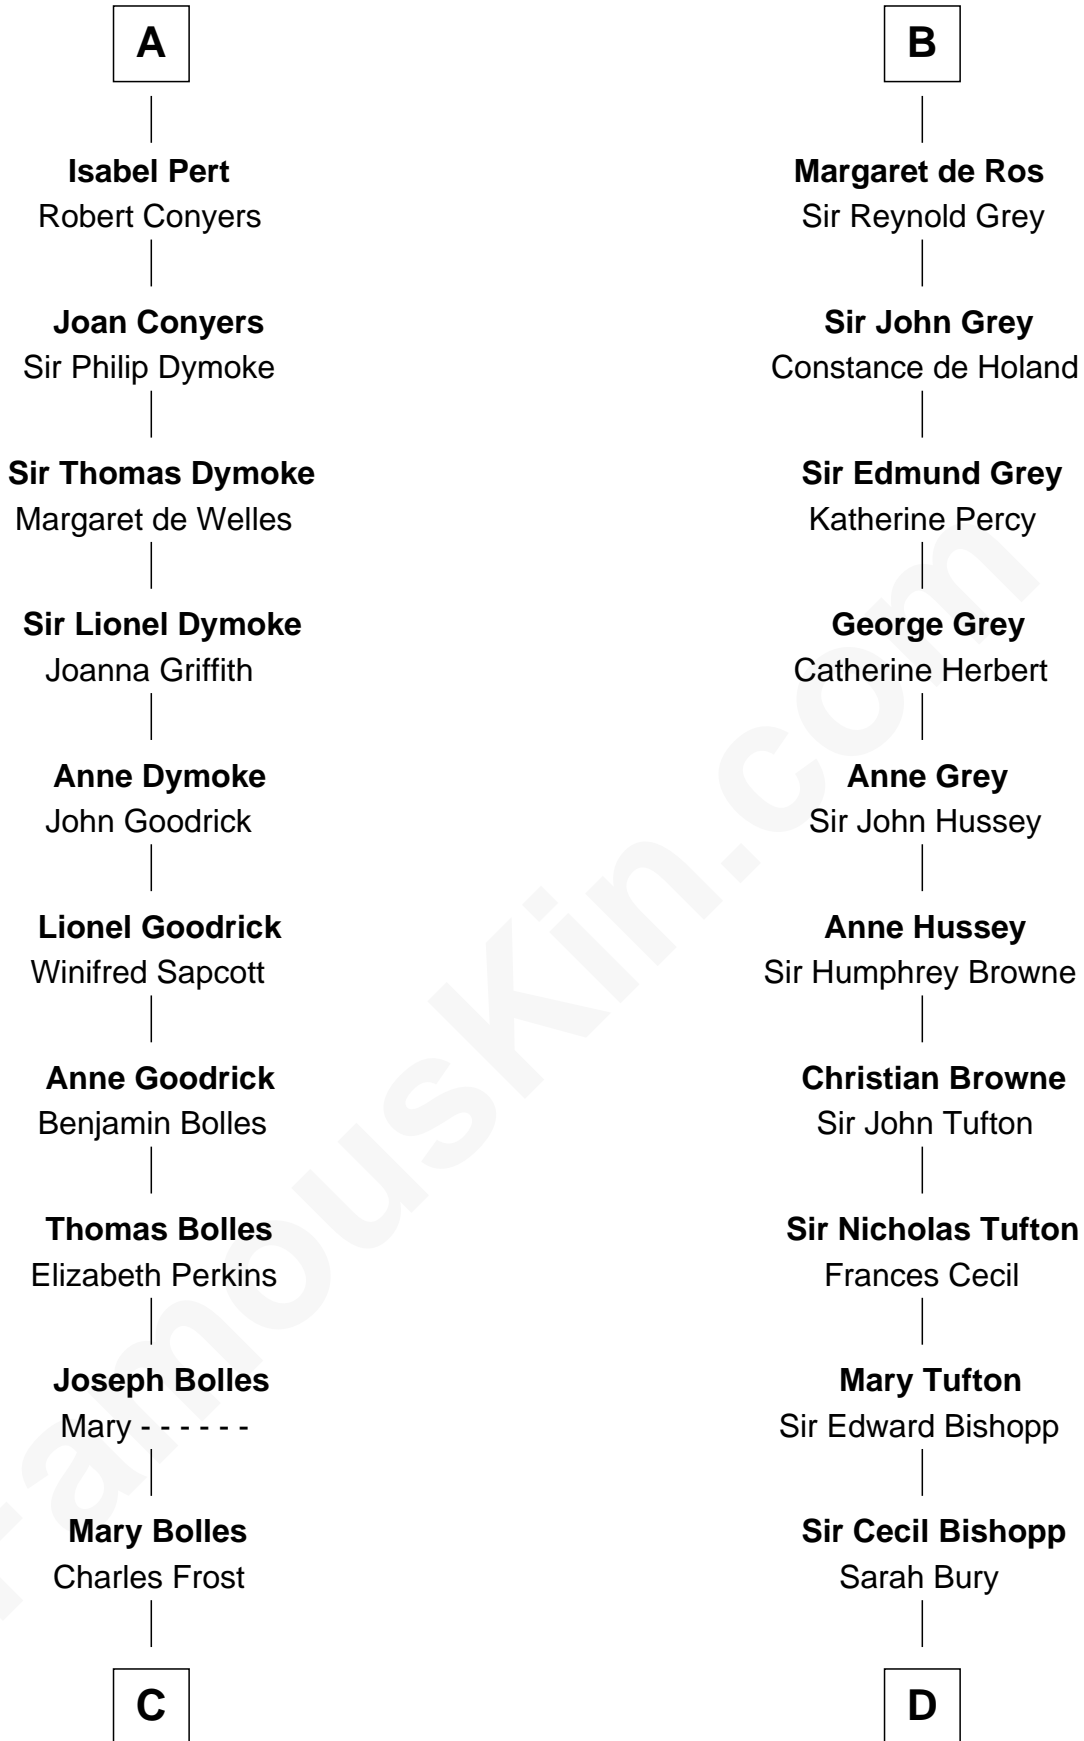

# FamousKin.com Relationship Chart of

**Ichabod Goodwin**

*27th Governor of New Hampshire*

21st cousin of

**Lt. Gen. James Brudenell**

*Leader of the "Charge of the Light Brigade"*

**C**

**Mary Frost**

John Hill

**Elisha Hill**

Mary Plaisted

**Hannah Hill**

Dominicus Goodwin

**Samuel Goodwin**

Anna Thompson Gerrish

**Ichabod Goodwin**

*27th Governor of New Hampshire*

**D**

**Sir Cecil Bishopp**

Elizabeth Dunch

**Sir Cecil Bishopp**

Anne Boscawen

**Anne Bishopp**

Robert Brudenell