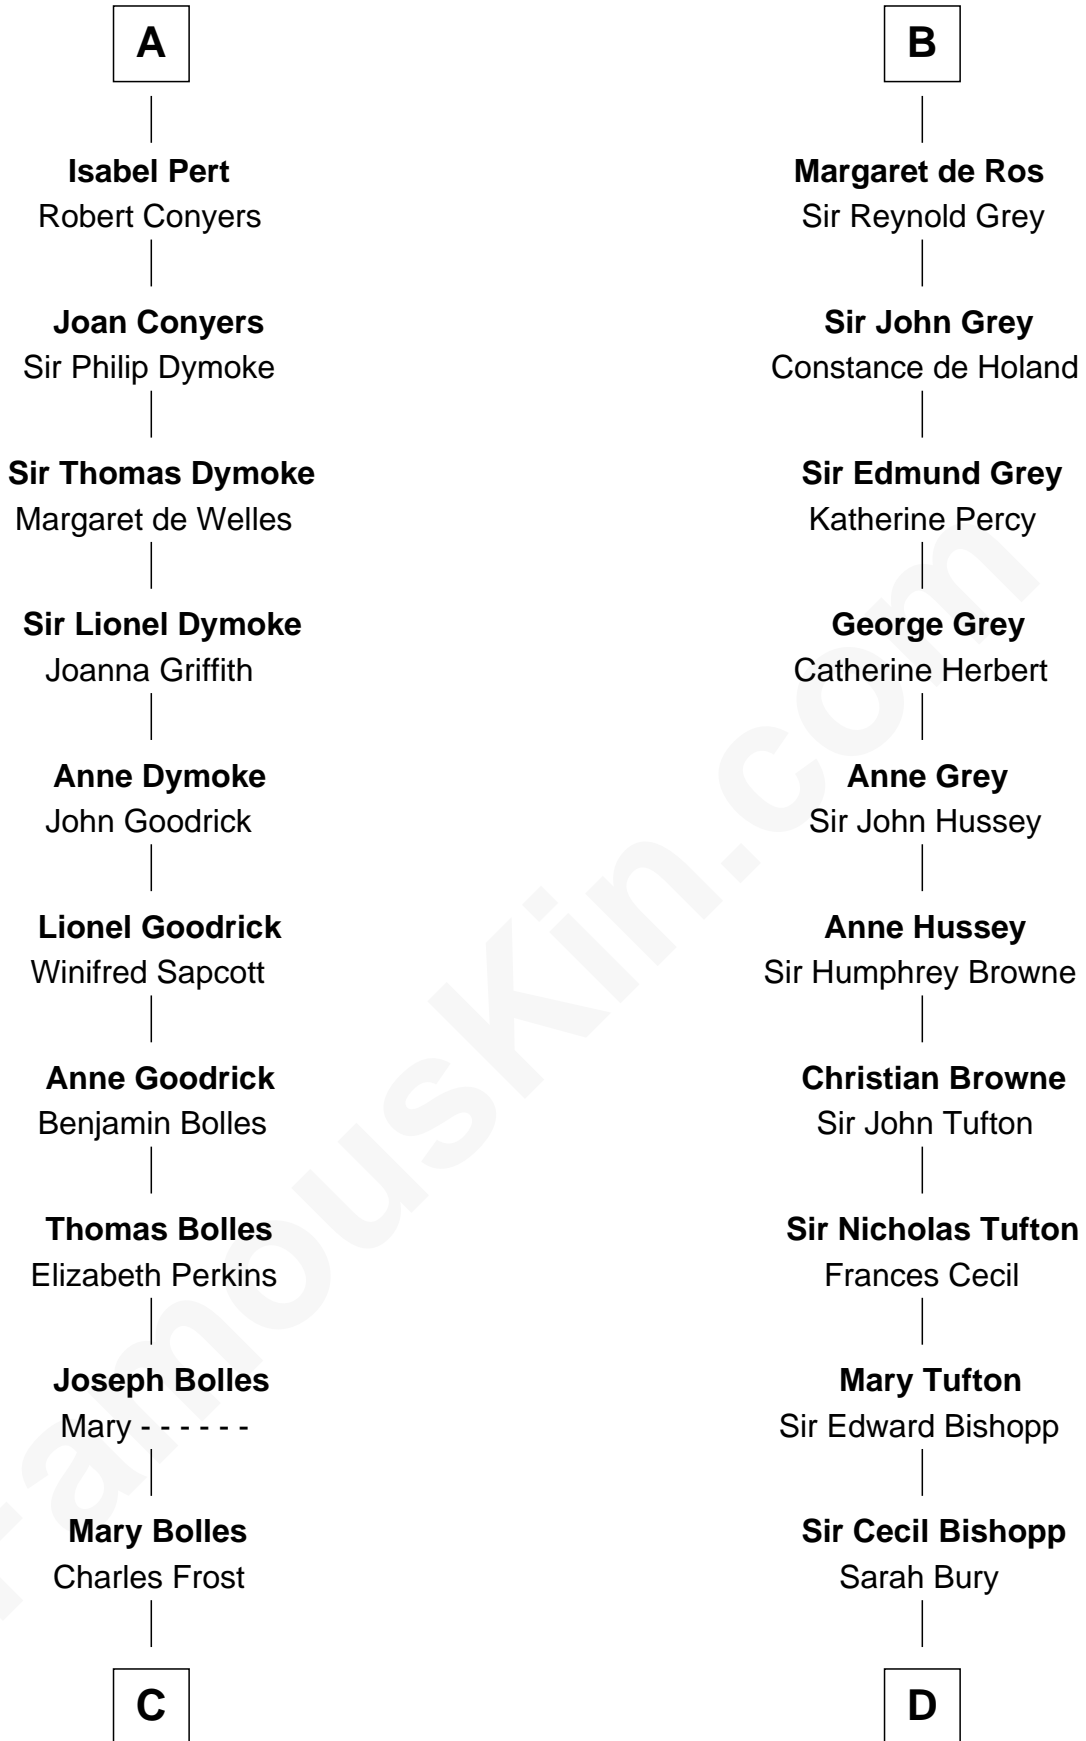

# FamousKin.com Relationship Chart of

**Ichabod Goodwin**

*27th Governor of New Hampshire*

21st cousin of

**Lt. Gen. James Brudenell**

*Leader of the "Charge of the Light Brigade"*

**William Trusbut**

**C**

**Mary Frost**  
John Hill

**Elisha Hill**  
Mary Plaisted

**Hannah Hill**  
Dominicus Goodwin

**Samuel Goodwin**  
Anna Thompson Gerrish

**Ichabod Goodwin**  
*27th Governor of New Hampshire*

**D**

**Sir Cecil Bishopp**  
Elizabeth Dunch