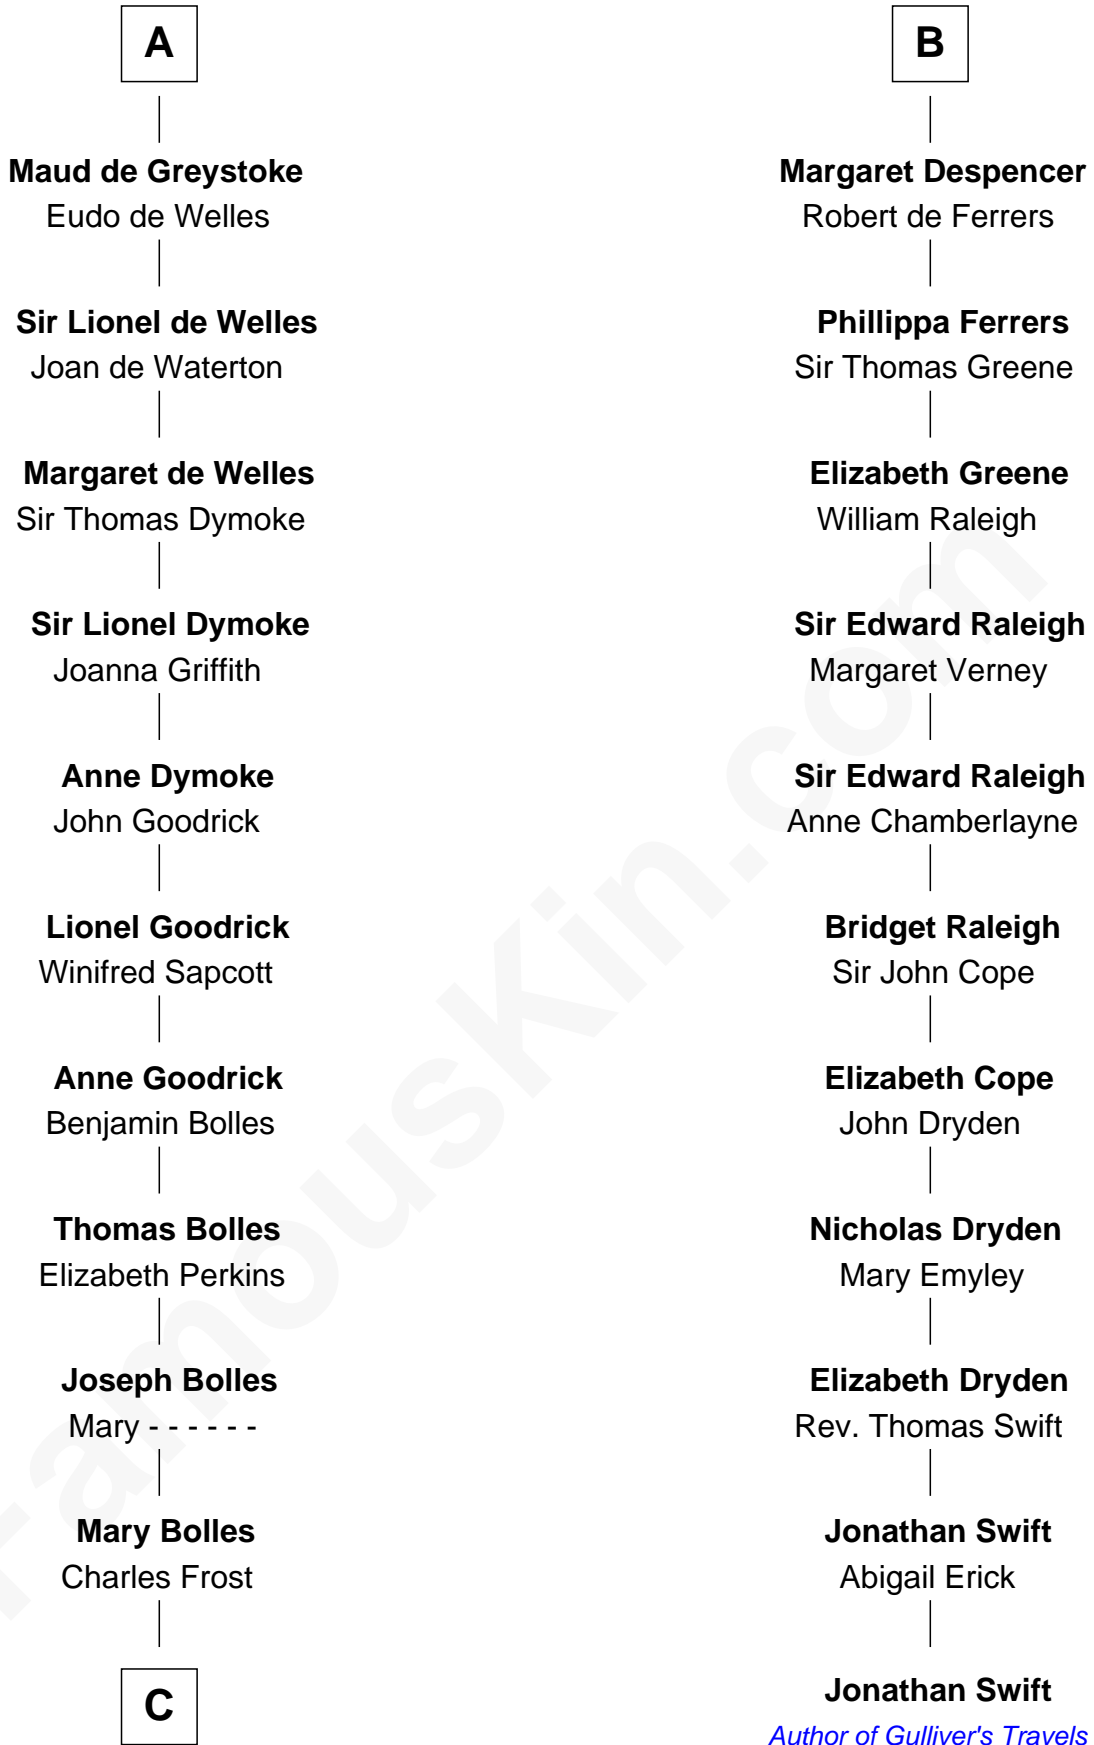

FamousKin.com Relationship Chart of

Ichabod Goodwin

27th Governor of New Hampshire

17th cousin 4 times removed of

Jonathan Swift

Author of Gulliver's Travels

C

—
Mary Frost

John Hill

—
Elisha Hill

Mary Plaisted

—
Hannah Hill

Dominicus Goodwin

—
Samuel Goodwin

Anna Thompson Gerrish

—
Ichabod Goodwin

27th Governor of New Hampshire

FamousKin.com