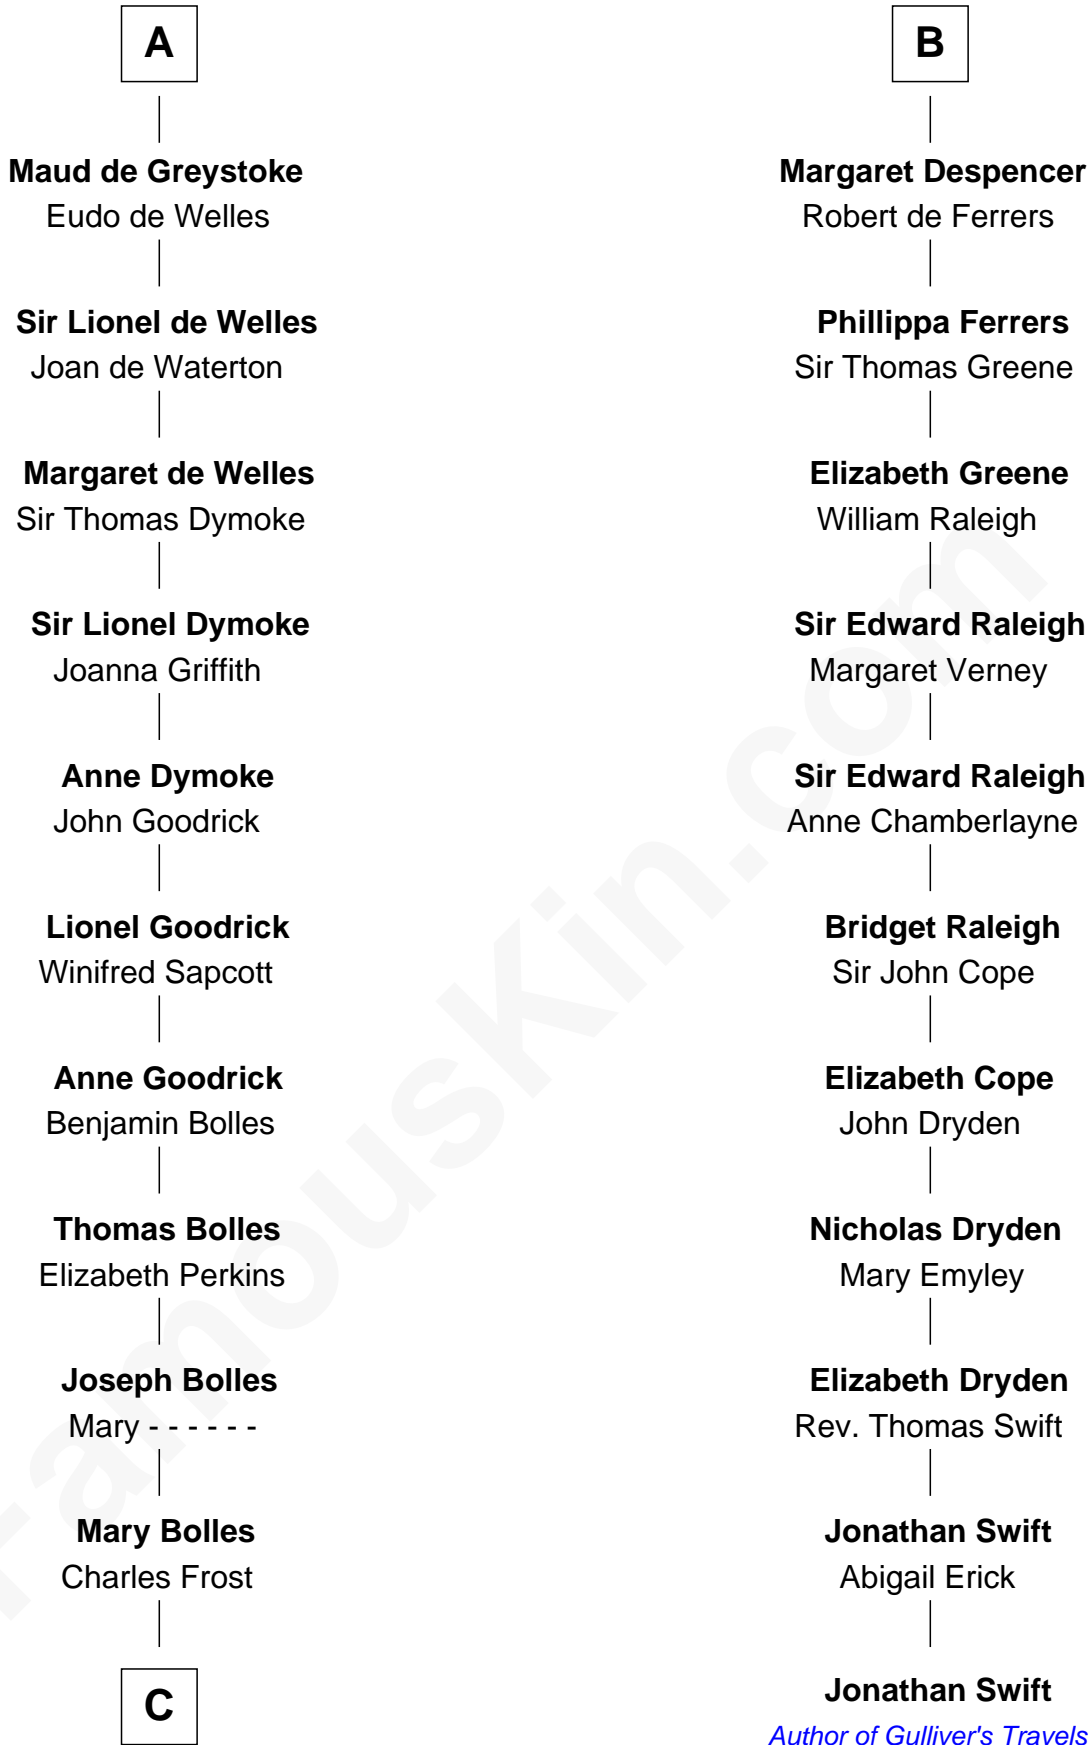

FamousKin.com Relationship Chart of

Ichabod Goodwin

27th Governor of New Hampshire

17th cousin 4 times removed of

Jonathan Swift

Author of Gulliver's Travels

Waleran de Newburgh

Alice de Harcourt

Anna Thompson Gerrish

—
Ichabod Goodwin

27th Governor of New Hampshire

FamousKin.com