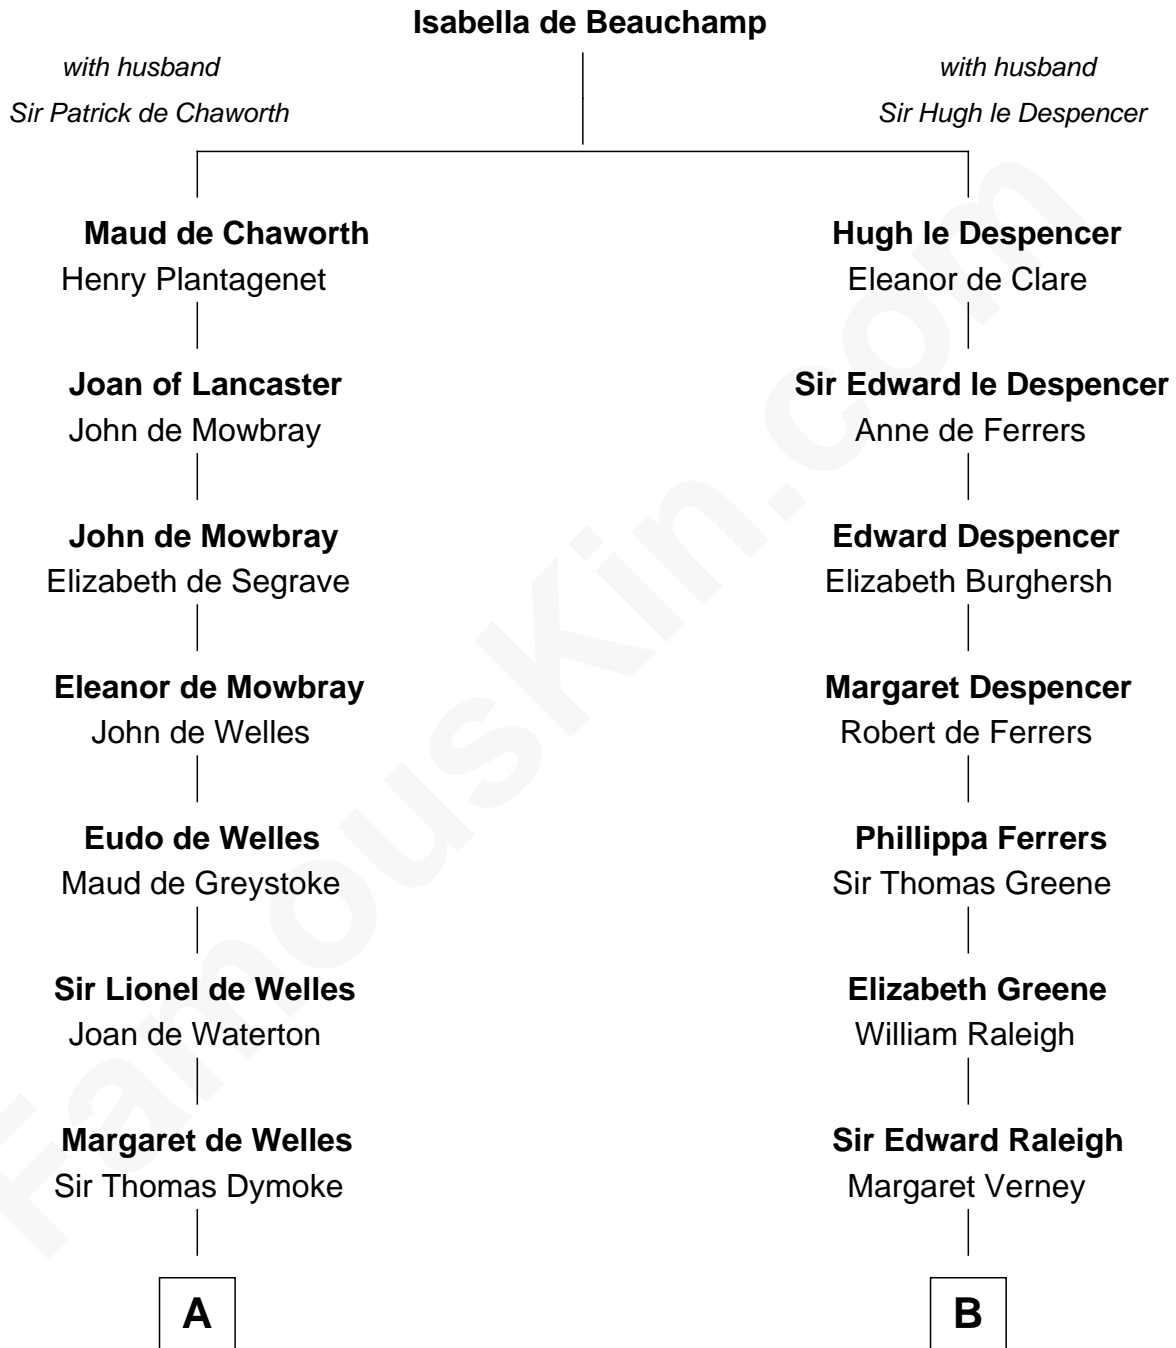

FamousKin.com

Relationship Chart of

Ichabod Goodwin

27th Governor of New Hampshire

13th cousin 5 times removed of

Jonathan Swift

Author of *Gulliver's Travels*

C

—
Samuel Goodwin
Anna Thompson Gerrish

—
Ichabod Goodwin
27th Governor of New Hampshire

FamousKin.com