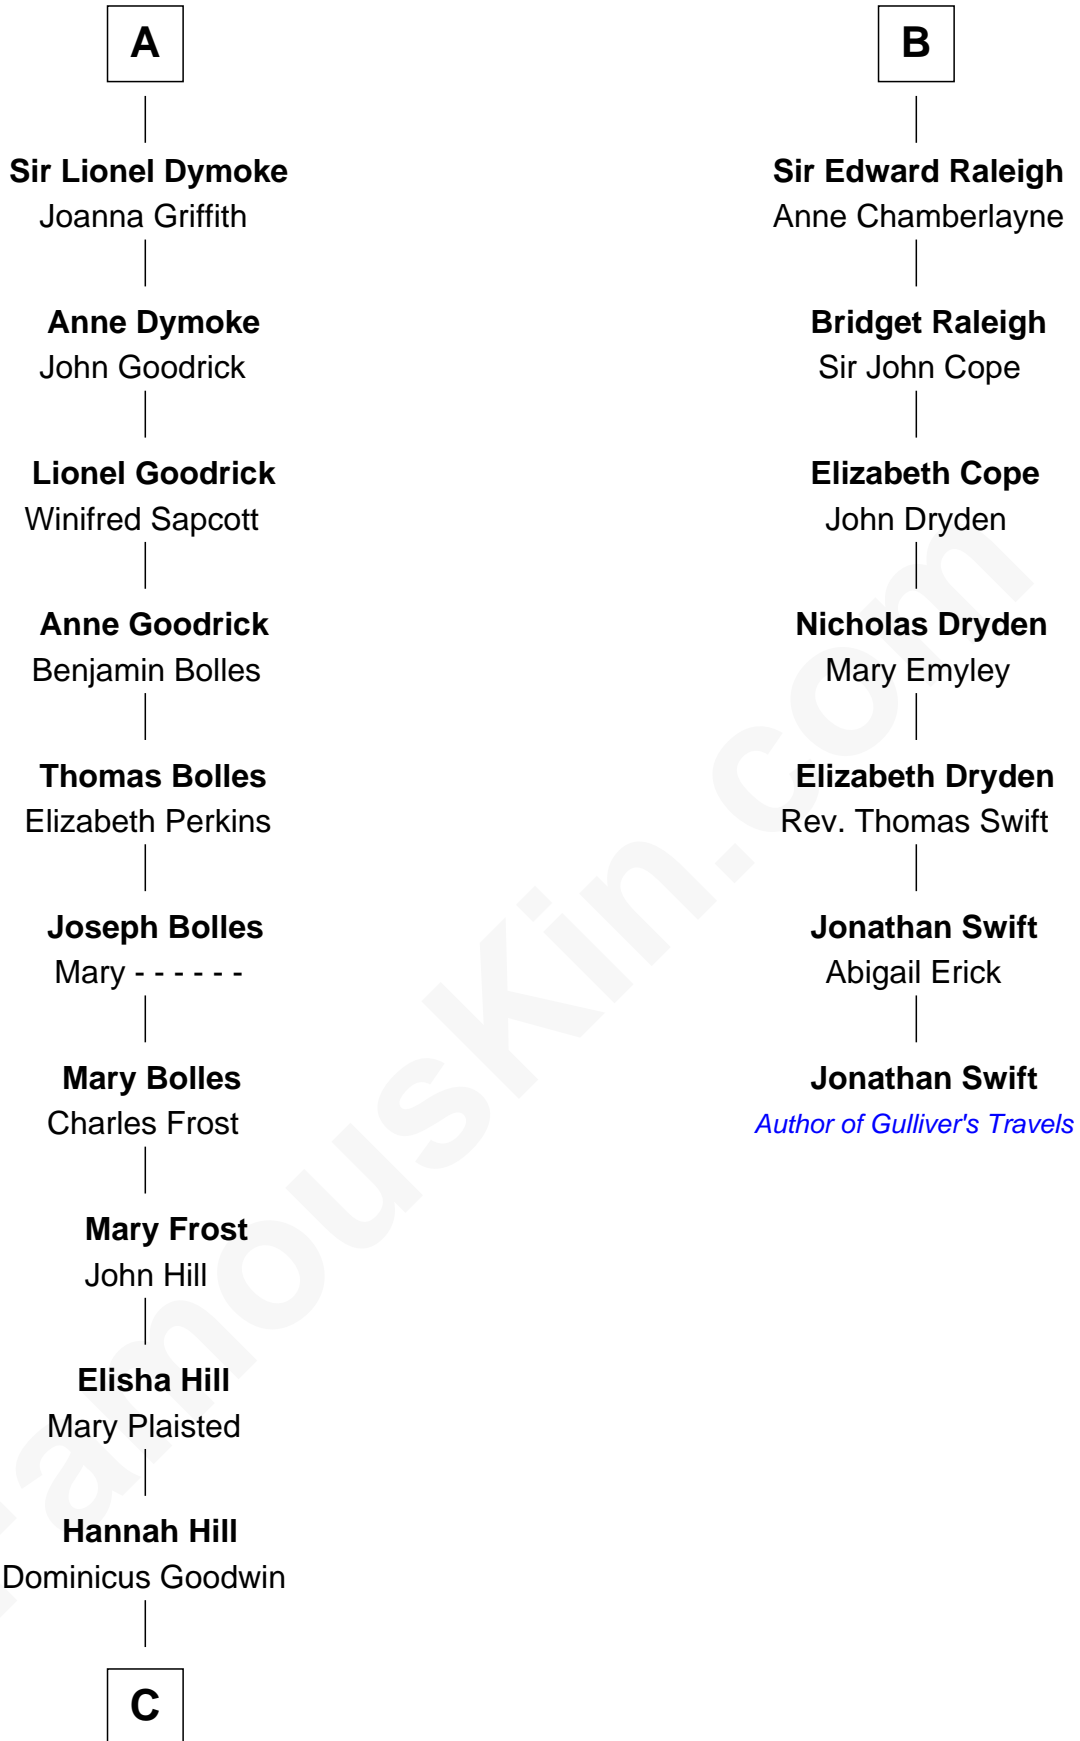

FamousKin.com

Relationship Chart of

Ichabod Goodwin

27th Governor of New Hampshire

13th cousin 5 times removed of

Jonathan Swift

Author of *Gulliver's Travels*

C

—
Samuel Goodwin
Anna Thompson Gerrish

—
Ichabod Goodwin
27th Governor of New Hampshire

FamousKin.com