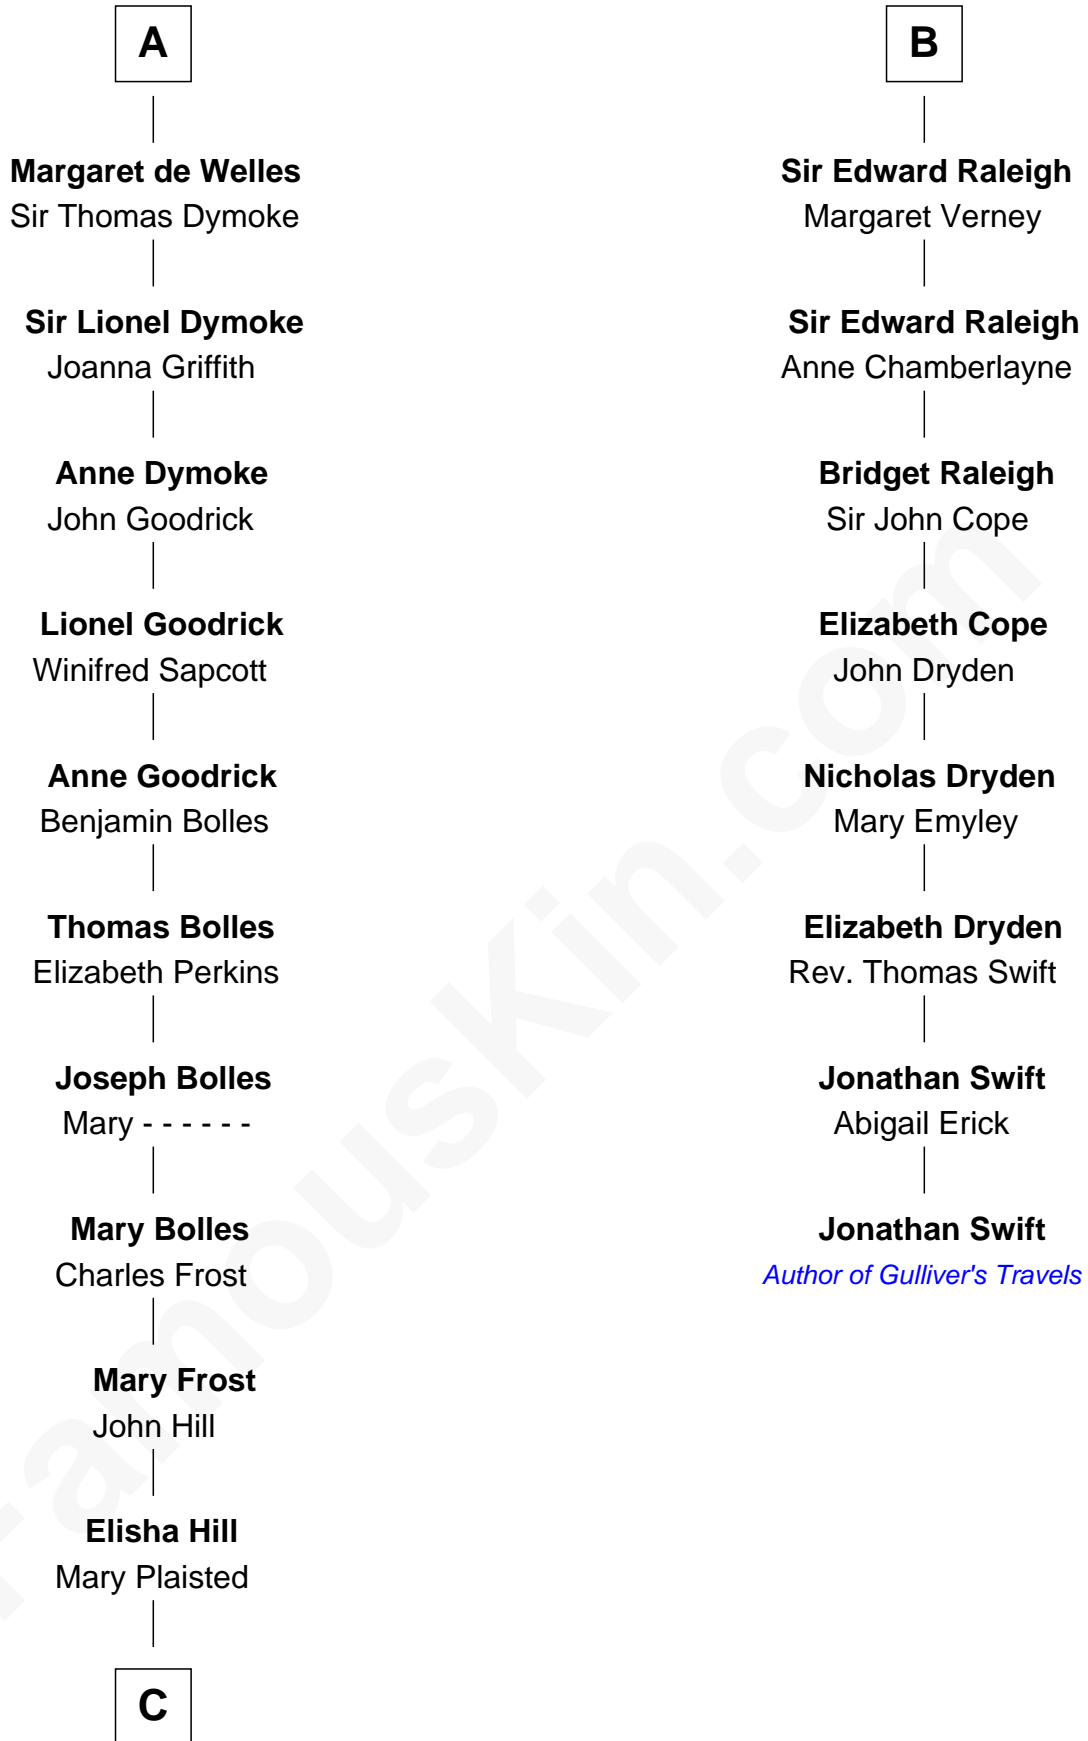

FamousKin.com Relationship Chart of

Ichabod Goodwin

27th Governor of New Hampshire

14th cousin 5 times removed of

Jonathan Swift

Author of Gulliver's Travels

C

—
Hannah Hill
Dominicus Goodwin

—
Samuel Goodwin
Anna Thompson Gerrish

—
Ichabod Goodwin
27th Governor of New Hampshire

FamousKin.com