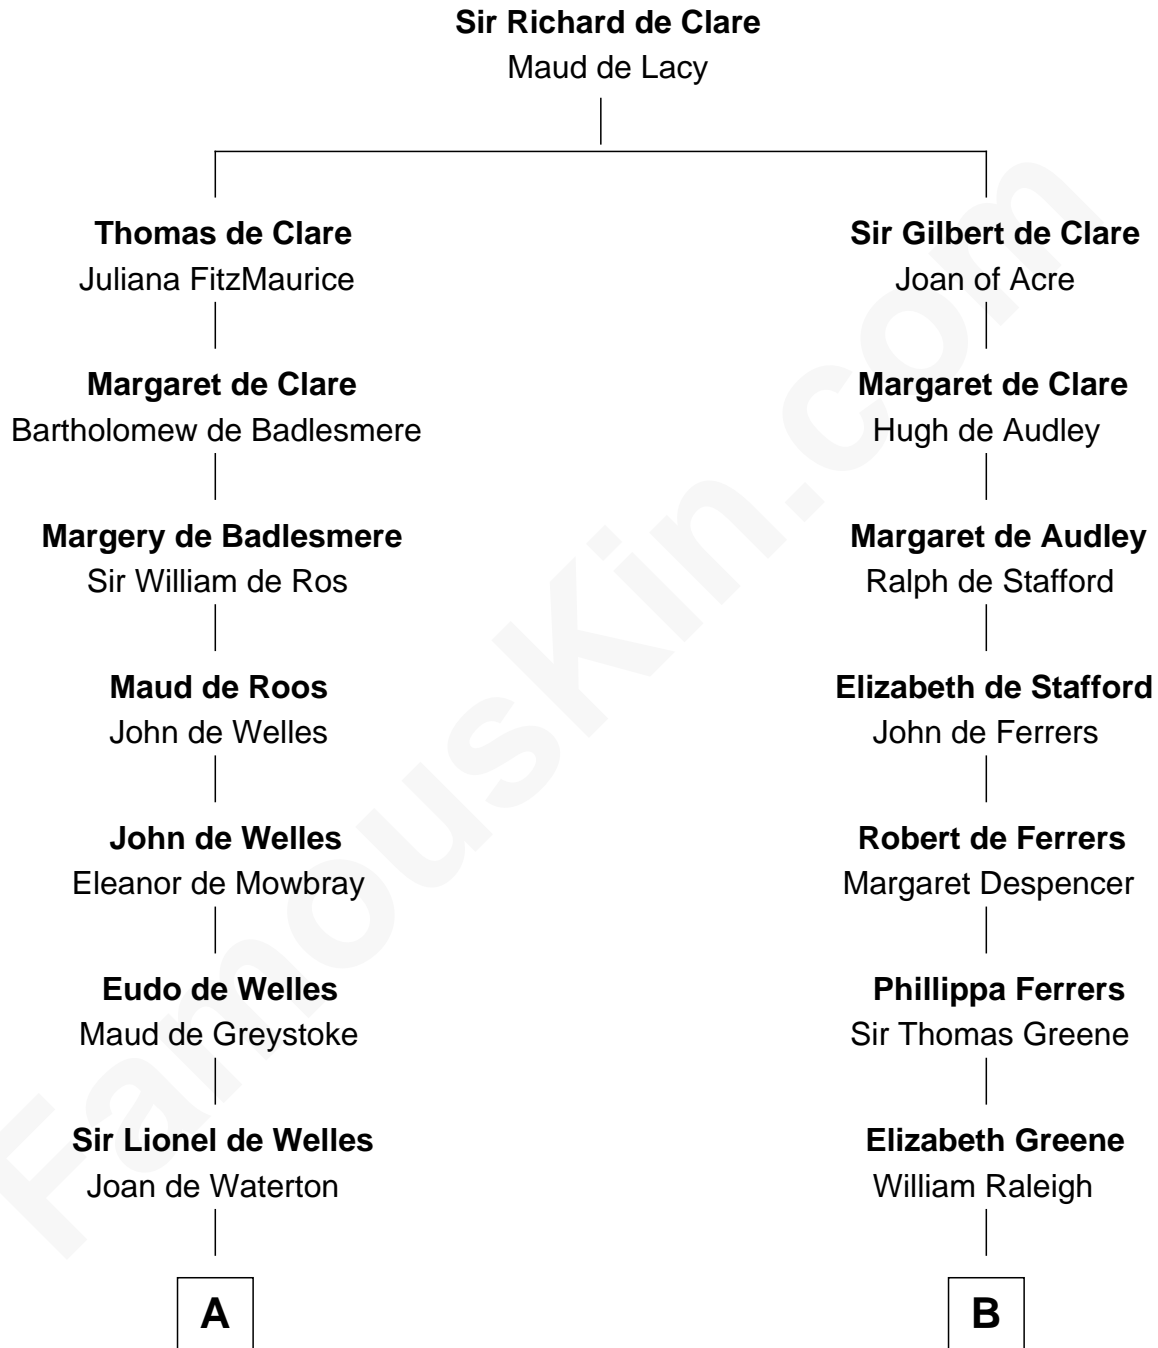

FamousKin.com Relationship Chart of

Ichabod Goodwin

27th Governor of New Hampshire

14th cousin 5 times removed of

Jonathan Swift

Author of Gulliver's Travels

C

—
Hannah Hill
Dominicus Goodwin

—
Samuel Goodwin
Anna Thompson Gerrish

—
Ichabod Goodwin
27th Governor of New Hampshire

FamousKin.com