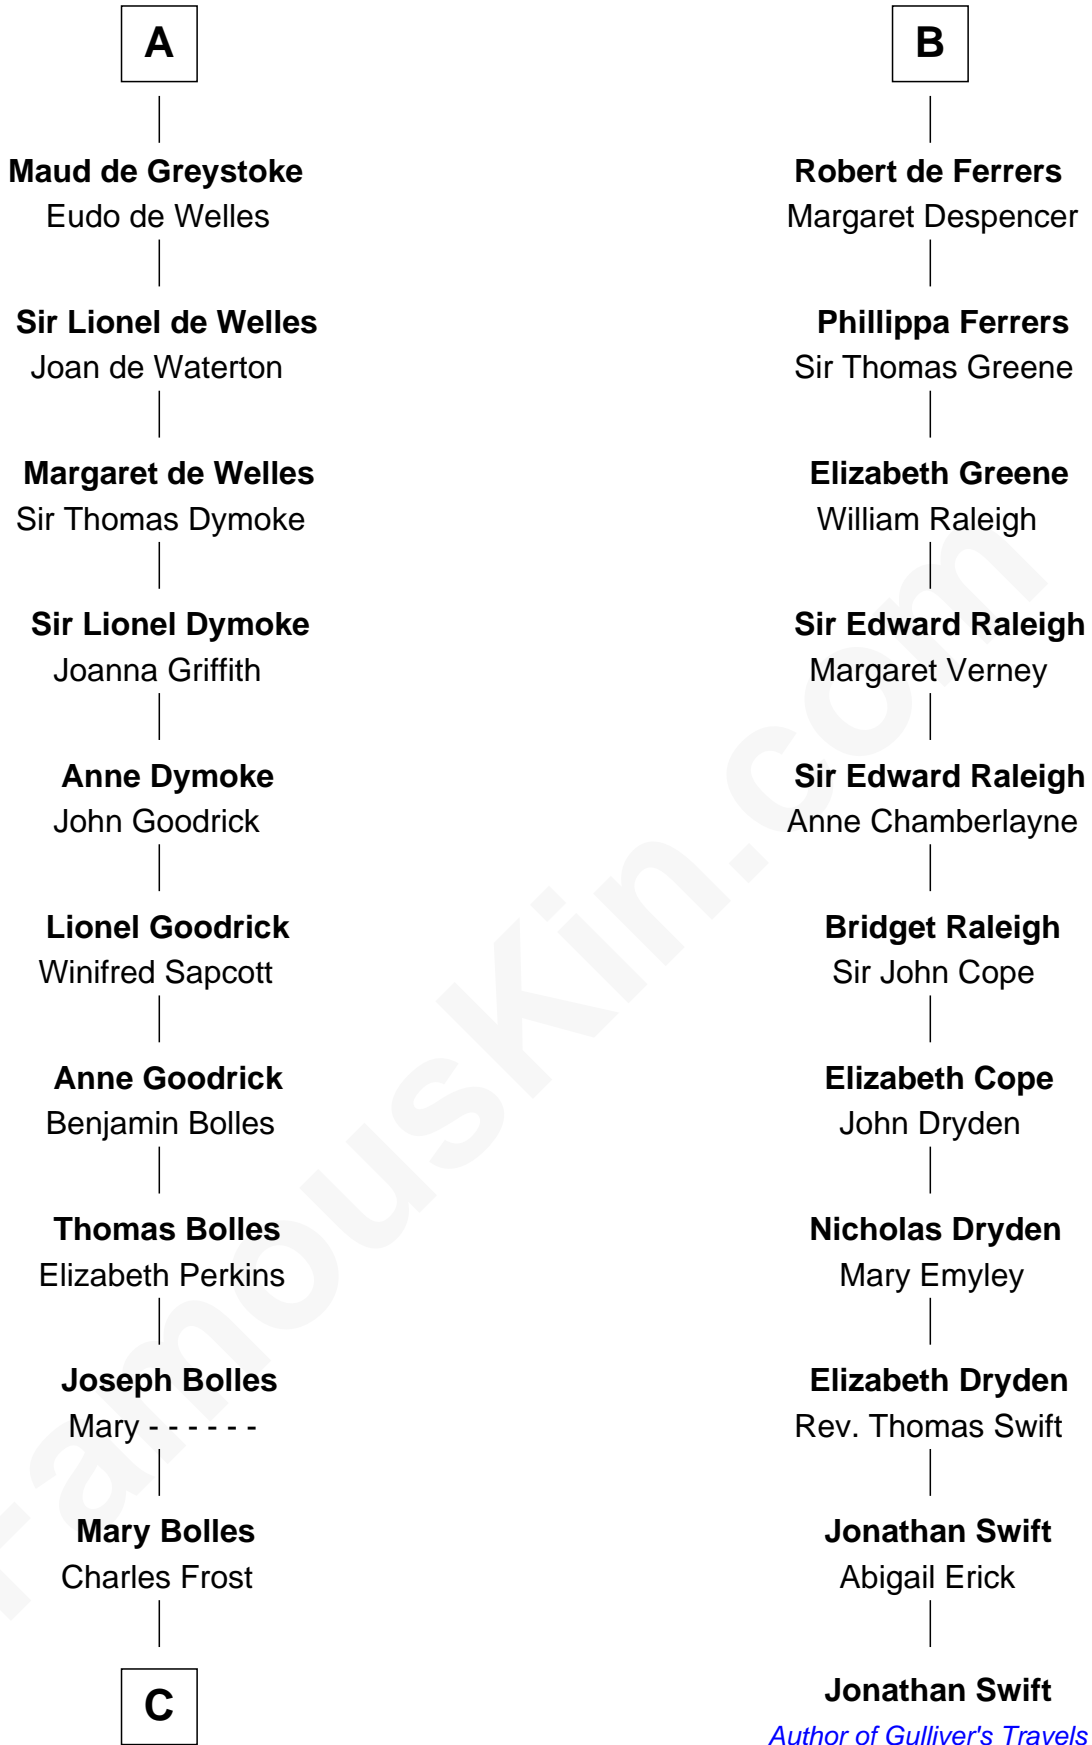

# FamousKin.com Relationship Chart of

**Ichabod Goodwin**

*27th Governor of New Hampshire*

**17th cousin 4 times removed of**

**Jonathan Swift**

*Author of Gulliver's Travels*

**Bertrade de Montfort**

Hugh de Kevelioc

**C**

—  
**Mary Frost**

John Hill

—  
**Elisha Hill**

Mary Plaisted

—  
**Hannah Hill**

Dominicus Goodwin

—  
**Samuel Goodwin**

Anna Thompson Gerrish

—  
**Ichabod Goodwin**

*27th Governor of New Hampshire*

FamousKin.com