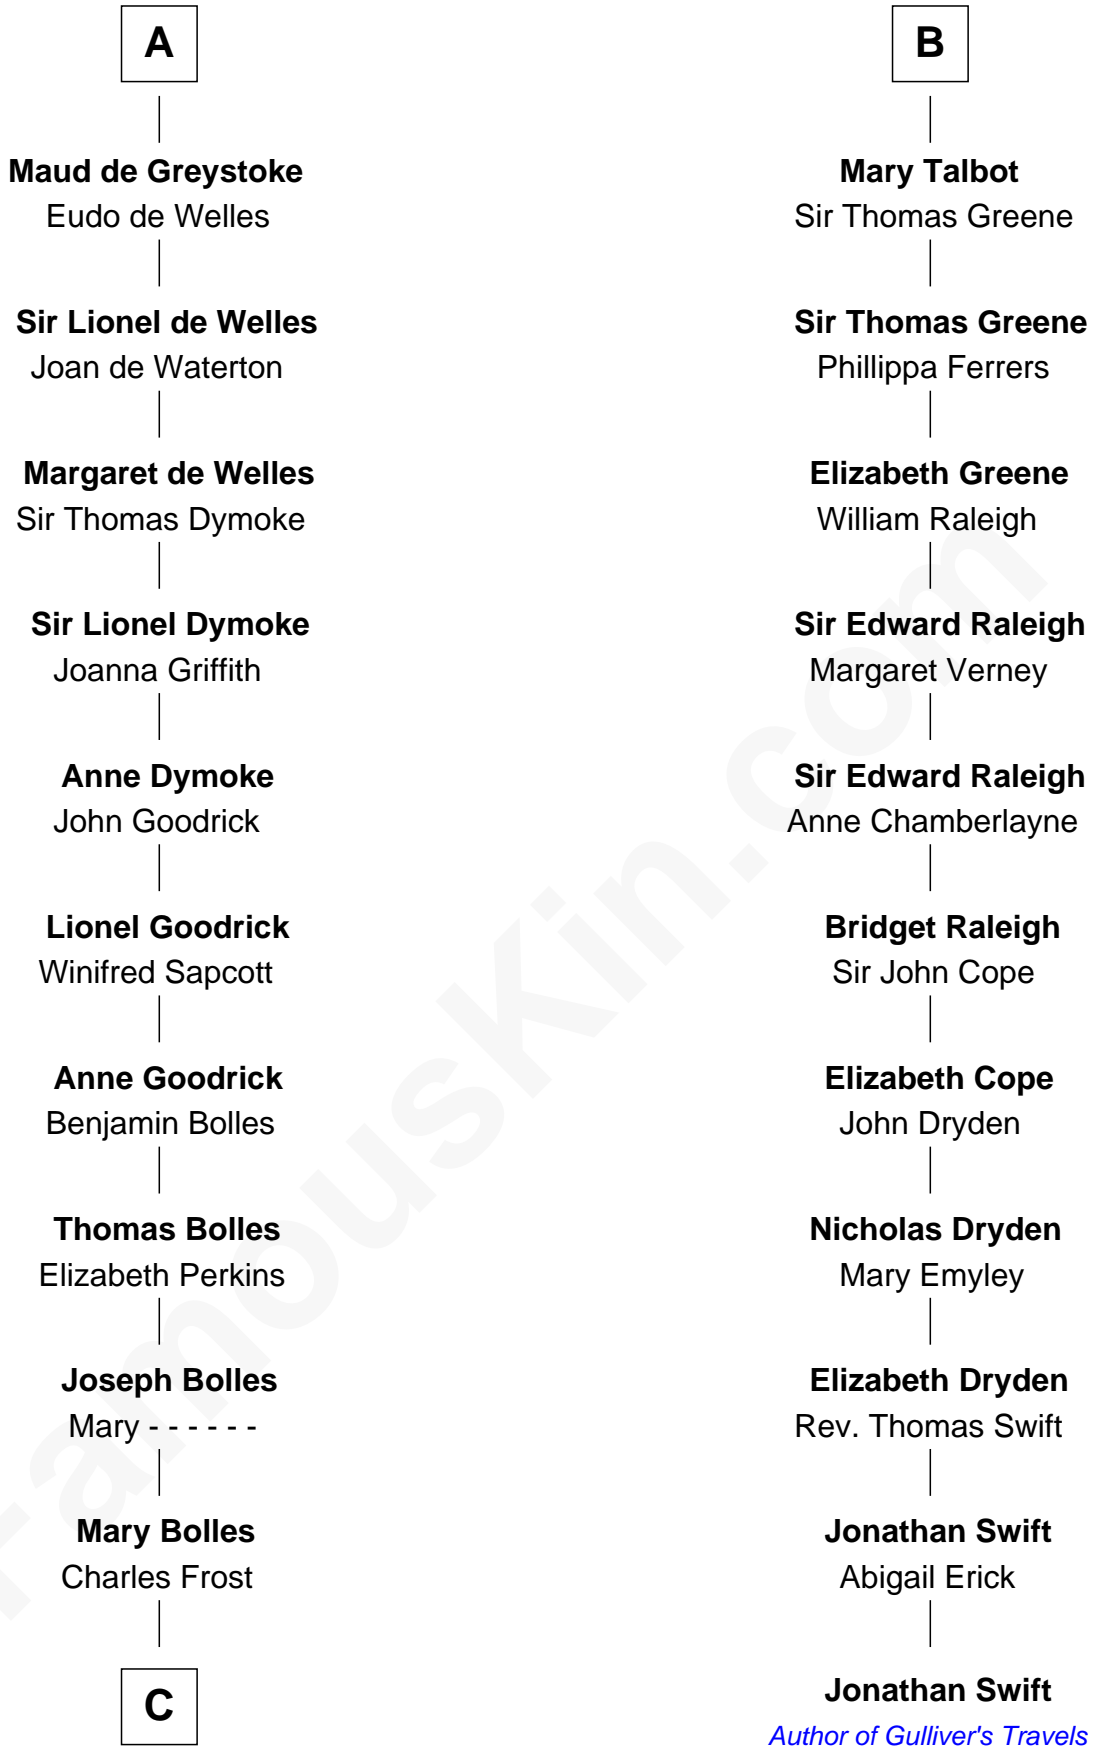

FamousKin.com Relationship Chart of

Ichabod Goodwin

27th Governor of New Hampshire

17th cousin 4 times removed of

Jonathan Swift

Author of Gulliver's Travels

C

—
Mary Frost

John Hill

—
Elisha Hill

Mary Plaisted

—
Hannah Hill

Dominicus Goodwin

—
Samuel Goodwin

Anna Thompson Gerrish

—
Ichabod Goodwin

27th Governor of New Hampshire

FamousKin.com