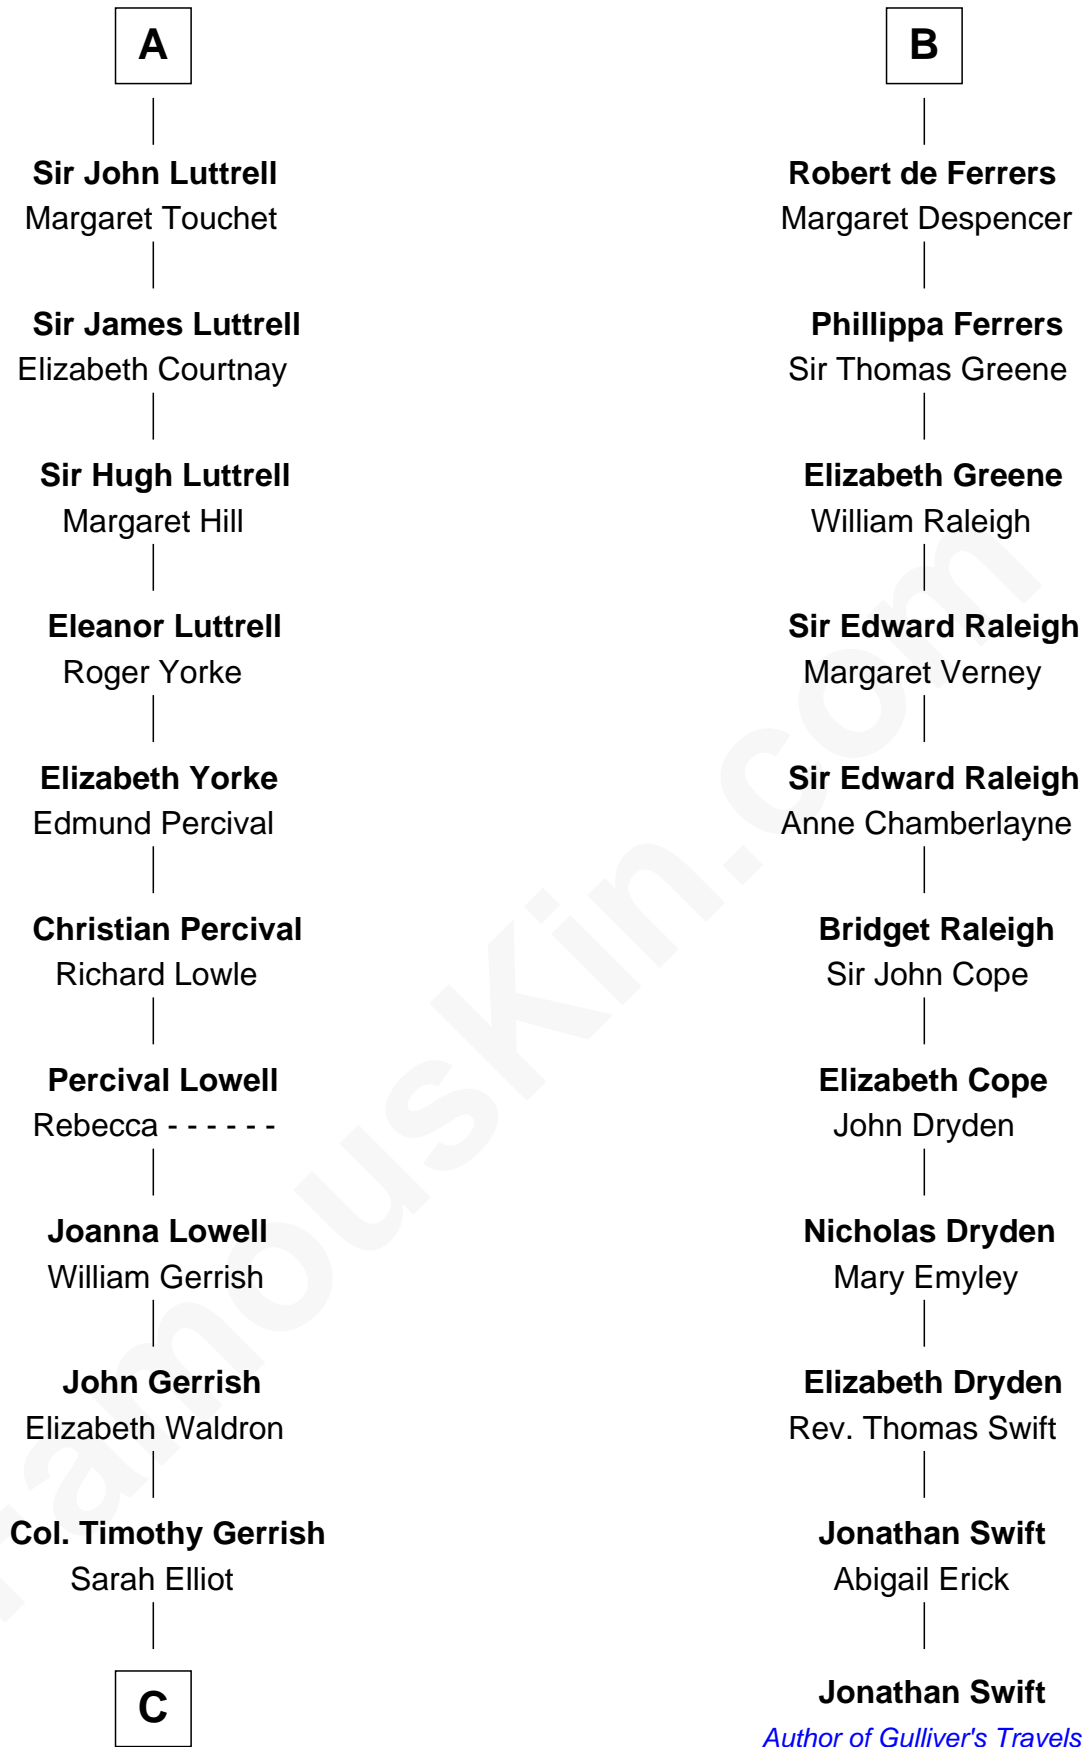

FamousKin.com Relationship Chart of

Ichabod Goodwin

27th Governor of New Hampshire

17th cousin 2 times removed of

Jonathan Swift

Author of Gulliver's Travels

C

—
Col. Joseph Gerrish

Anna Thompson

—
Anna Thompson Gerrish

Samuel Goodwin

—
Ichabod Goodwin

27th Governor of New Hampshire

FamousKin.com