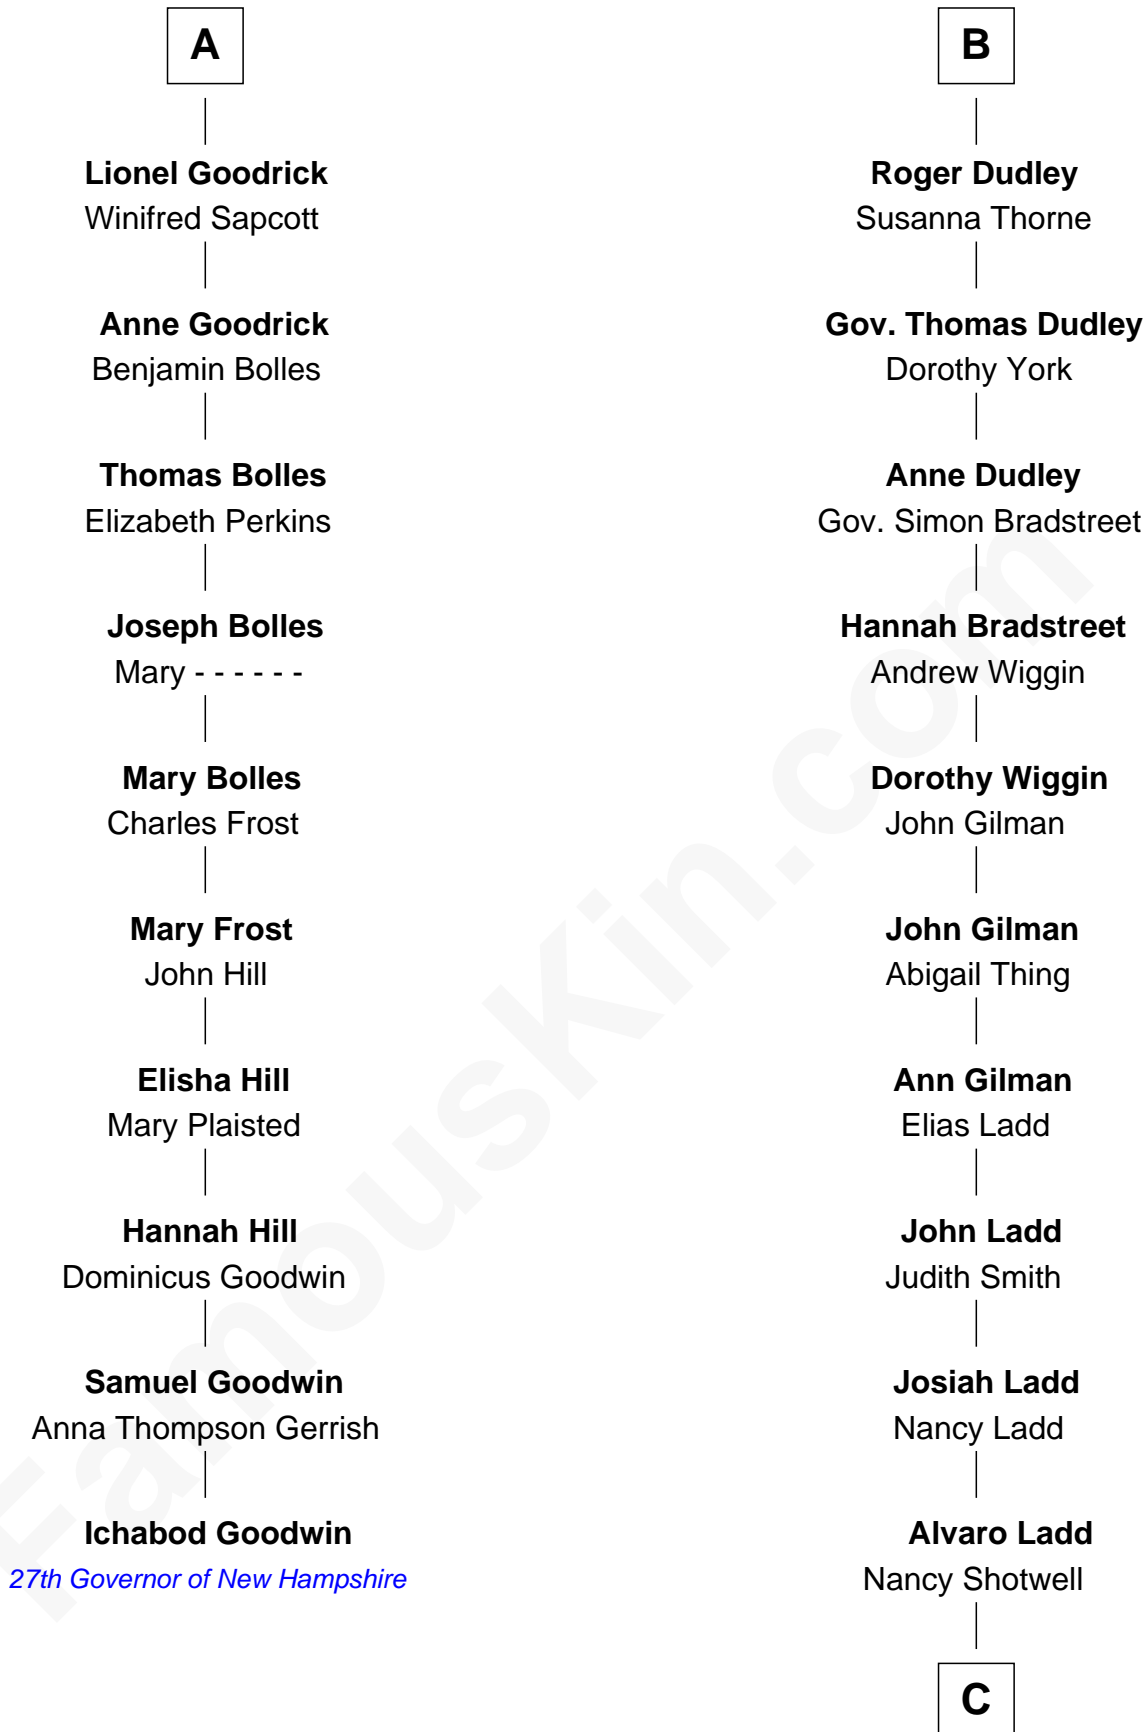

## Relationship Chart of

### Ichabod Goodwin

27th Governor of New Hampshire

16th cousin 3 times removed of

**Alan Ladd**

Movie Actor

**C**

**Oscar F. Ladd**  
Julia Henrietta Meigs

**Alan Harwood Ladd**  
Selina Raleigh