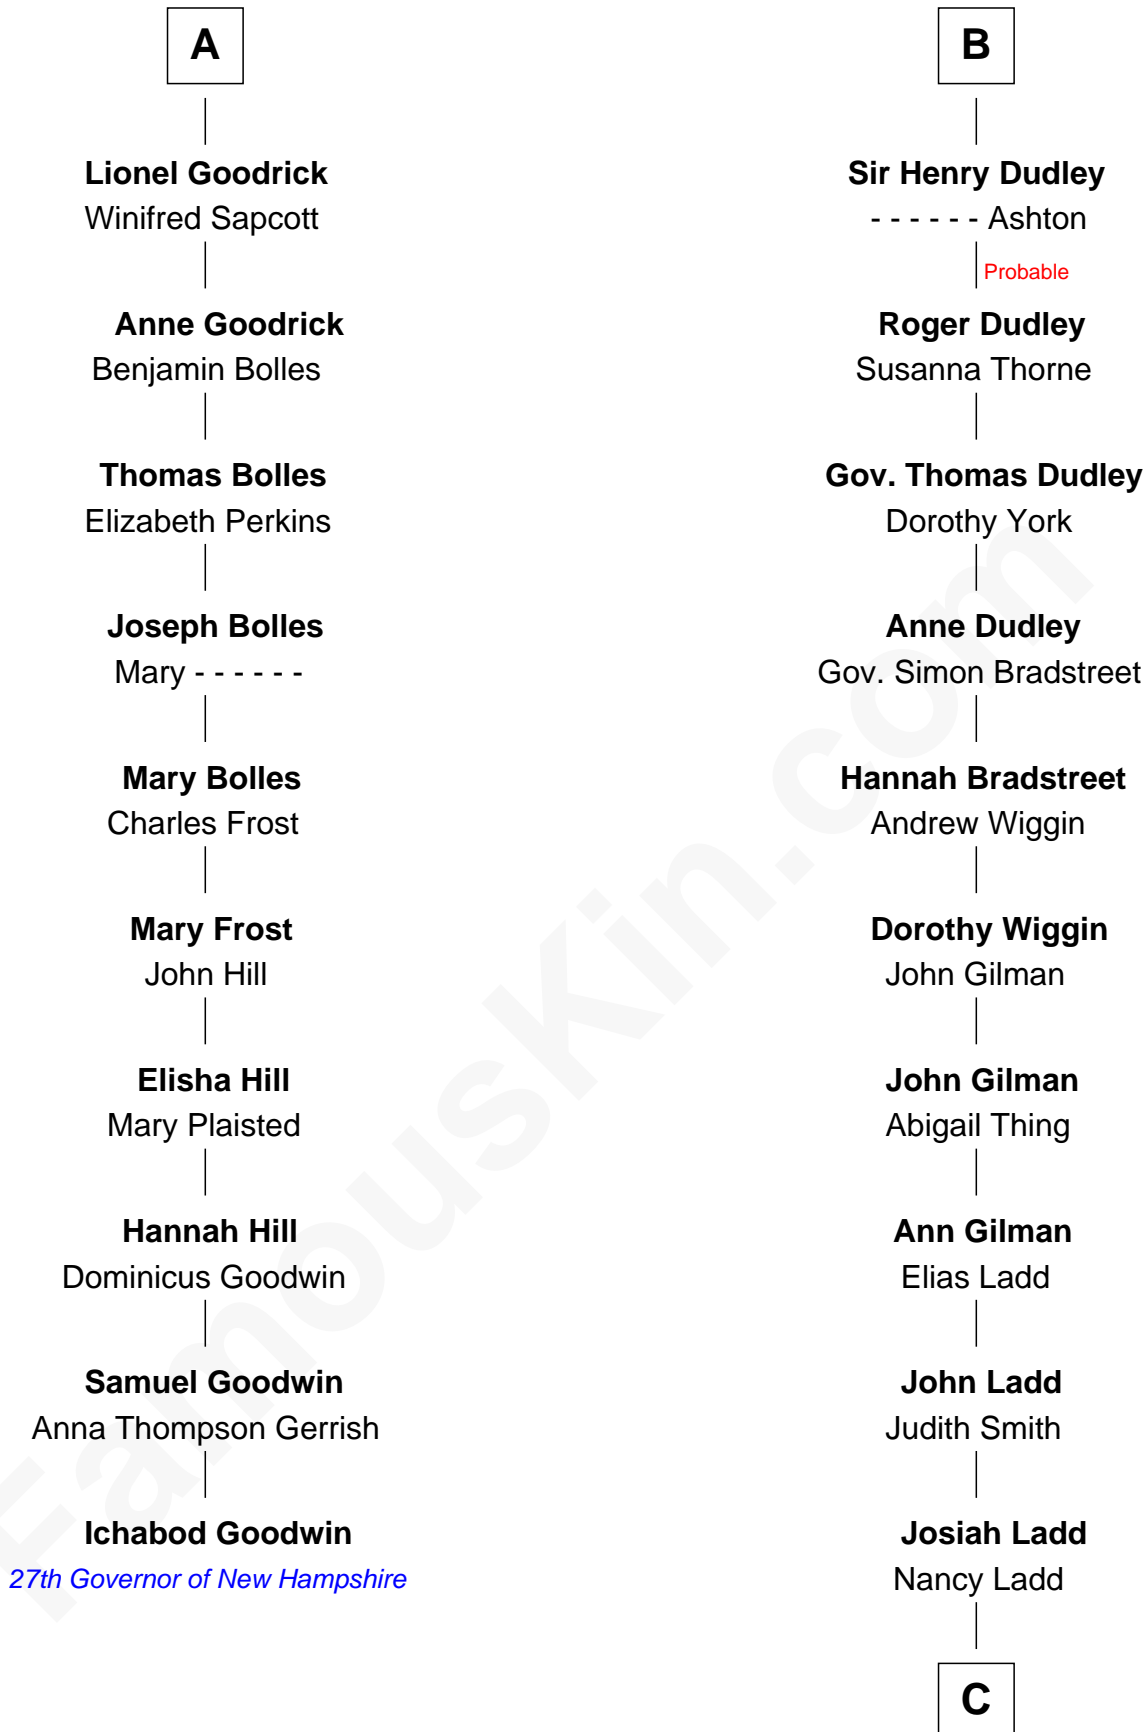

# FamousKin.com Relationship Chart of

**Ichabod Goodwin**

*27th Governor of New Hampshire*

**16th cousin 4 times removed of**

**Alan Ladd**

*Movie Actor*

**Sir William de Ros**  
Margery de Badlesmere

**C**

**Alvaro Ladd**  
Nancy Shotwell

**Oscar F. Ladd**  
Julia Henrietta Meigs

**Alan Harwood Ladd**  
Selina Raleigh

**Alan Ladd**  
*Movie Actor*