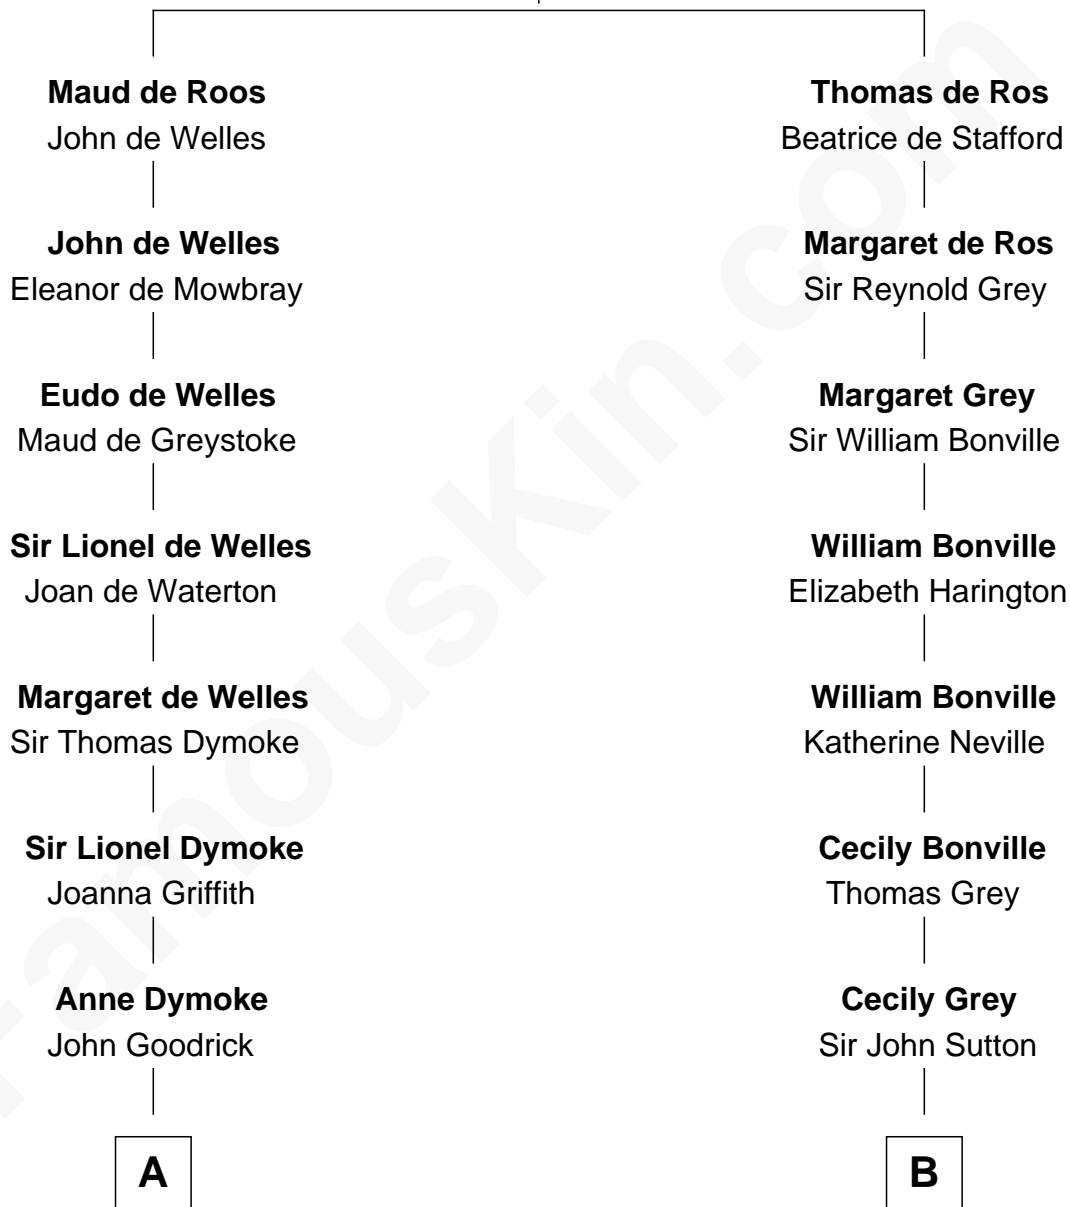

# FamousKin.com Relationship Chart of

**Ichabod Goodwin**

*27th Governor of New Hampshire*

**16th cousin 4 times removed of**

**Alan Ladd**

*Movie Actor*

**Sir William de Ros**  
Margery de Badlesmere

**C**

**Alvaro Ladd**  
Nancy Shotwell

**Oscar F. Ladd**  
Julia Henrietta Meigs

**Alan Harwood Ladd**  
Selina Raleigh

**Alan Ladd**  
*Movie Actor*