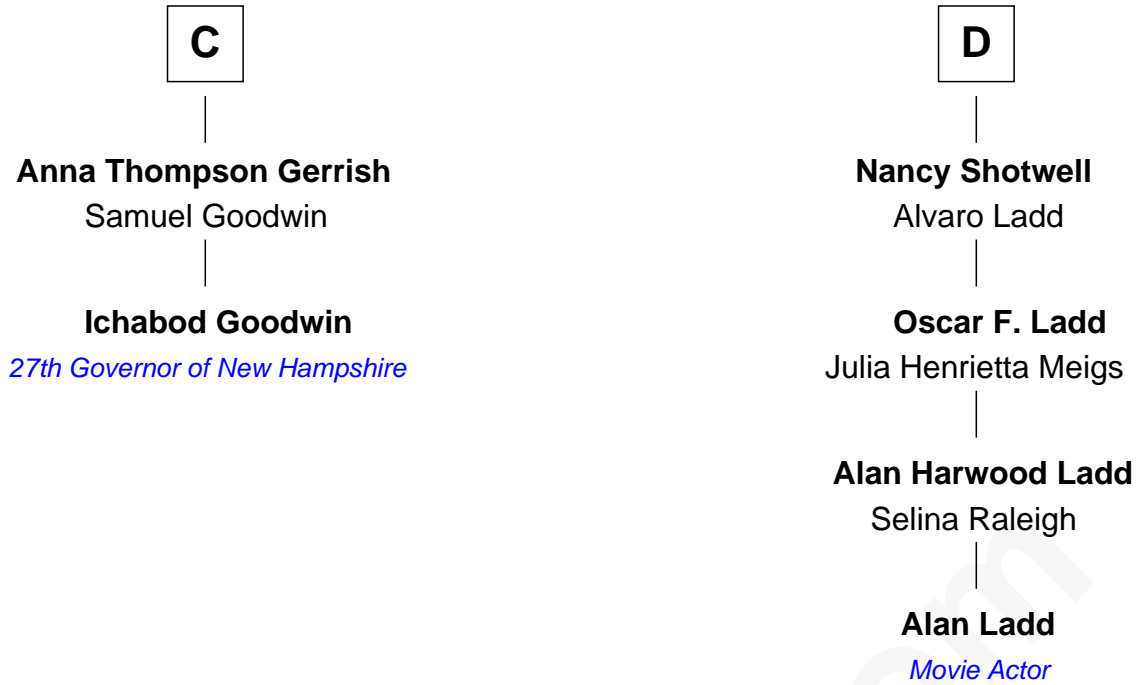

# FamousKin.com Relationship Chart of

**Ichabod Goodwin**

*27th Governor of New Hampshire*

**18th cousin 2 times removed of**

**Alan Ladd**

*Movie Actor*

**Hugh de Vere**  
Hawise de Quincy

FamousKin.com