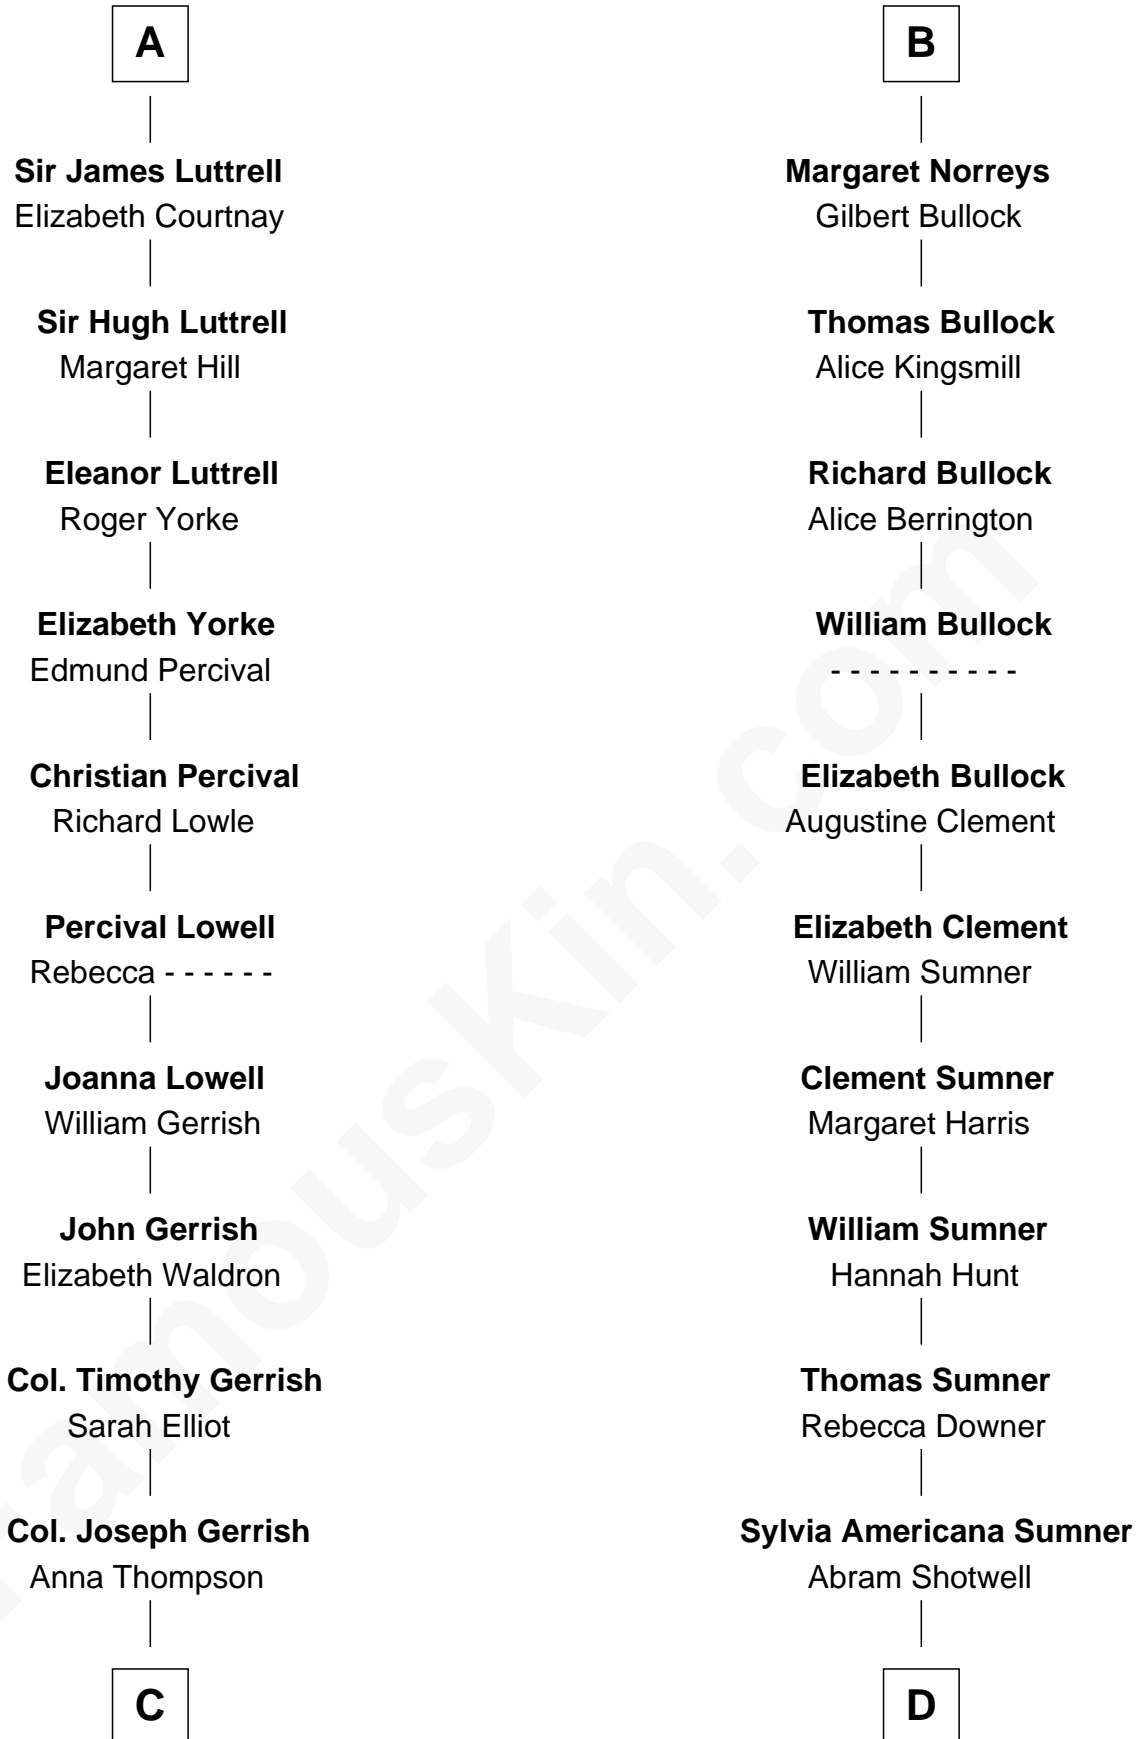

# FamousKin.com Relationship Chart of

**Ichabod Goodwin**

*27th Governor of New Hampshire*

**18th cousin 2 times removed of**

**Alan Ladd**

*Movie Actor*

**Hugh de Vere**  
Hawise de Quincy

FamousKin.com