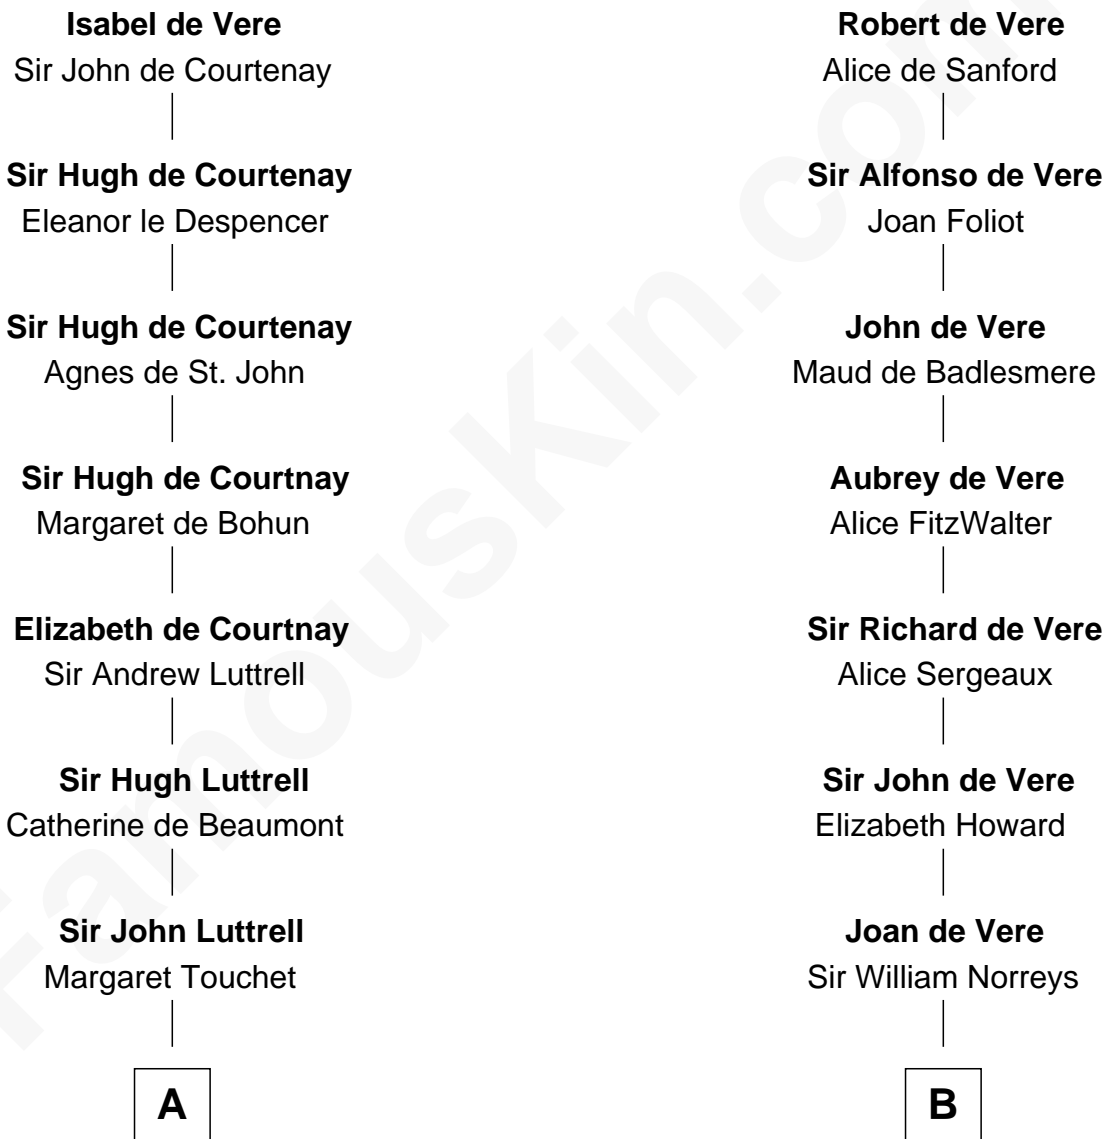

# FamousKin.com Relationship Chart of

**Ichabod Goodwin**

*27th Governor of New Hampshire*

**18th cousin 2 times removed of**

**Alan Ladd**

*Movie Actor*

**Hugh de Vere**  
Hawise de Quincy

FamousKin.com