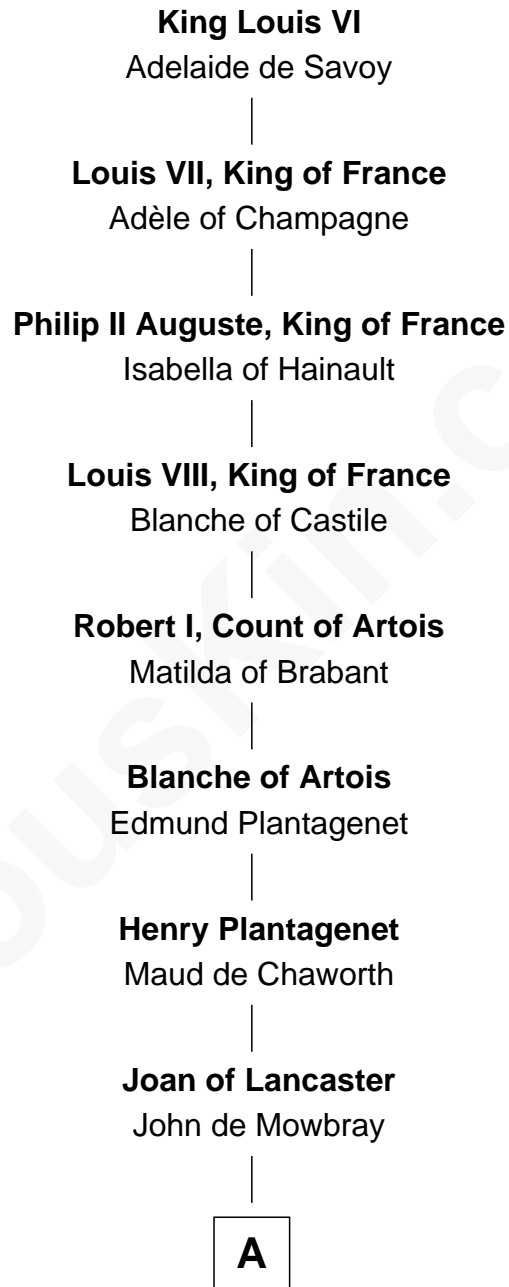

FamousKin.com Relationship Chart of

Ichabod Goodwin

27th Governor of New Hampshire

22nd Great-grandson of

King Louis VI

King of France

A

John de Mowbray
Elizabeth de Segrave

Eleanor de Mowbray
John de Welles

Eudo de Welles
Maud de Greystoke

Sir Lionel de Welles
Joan de Waterton

Margaret de Welles
Sir Thomas Dymoke

Sir Lionel Dymoke
Joanna Griffith

Anne Dymoke
John Goodrick

Lionel Goodrick
Winifred Sapcott