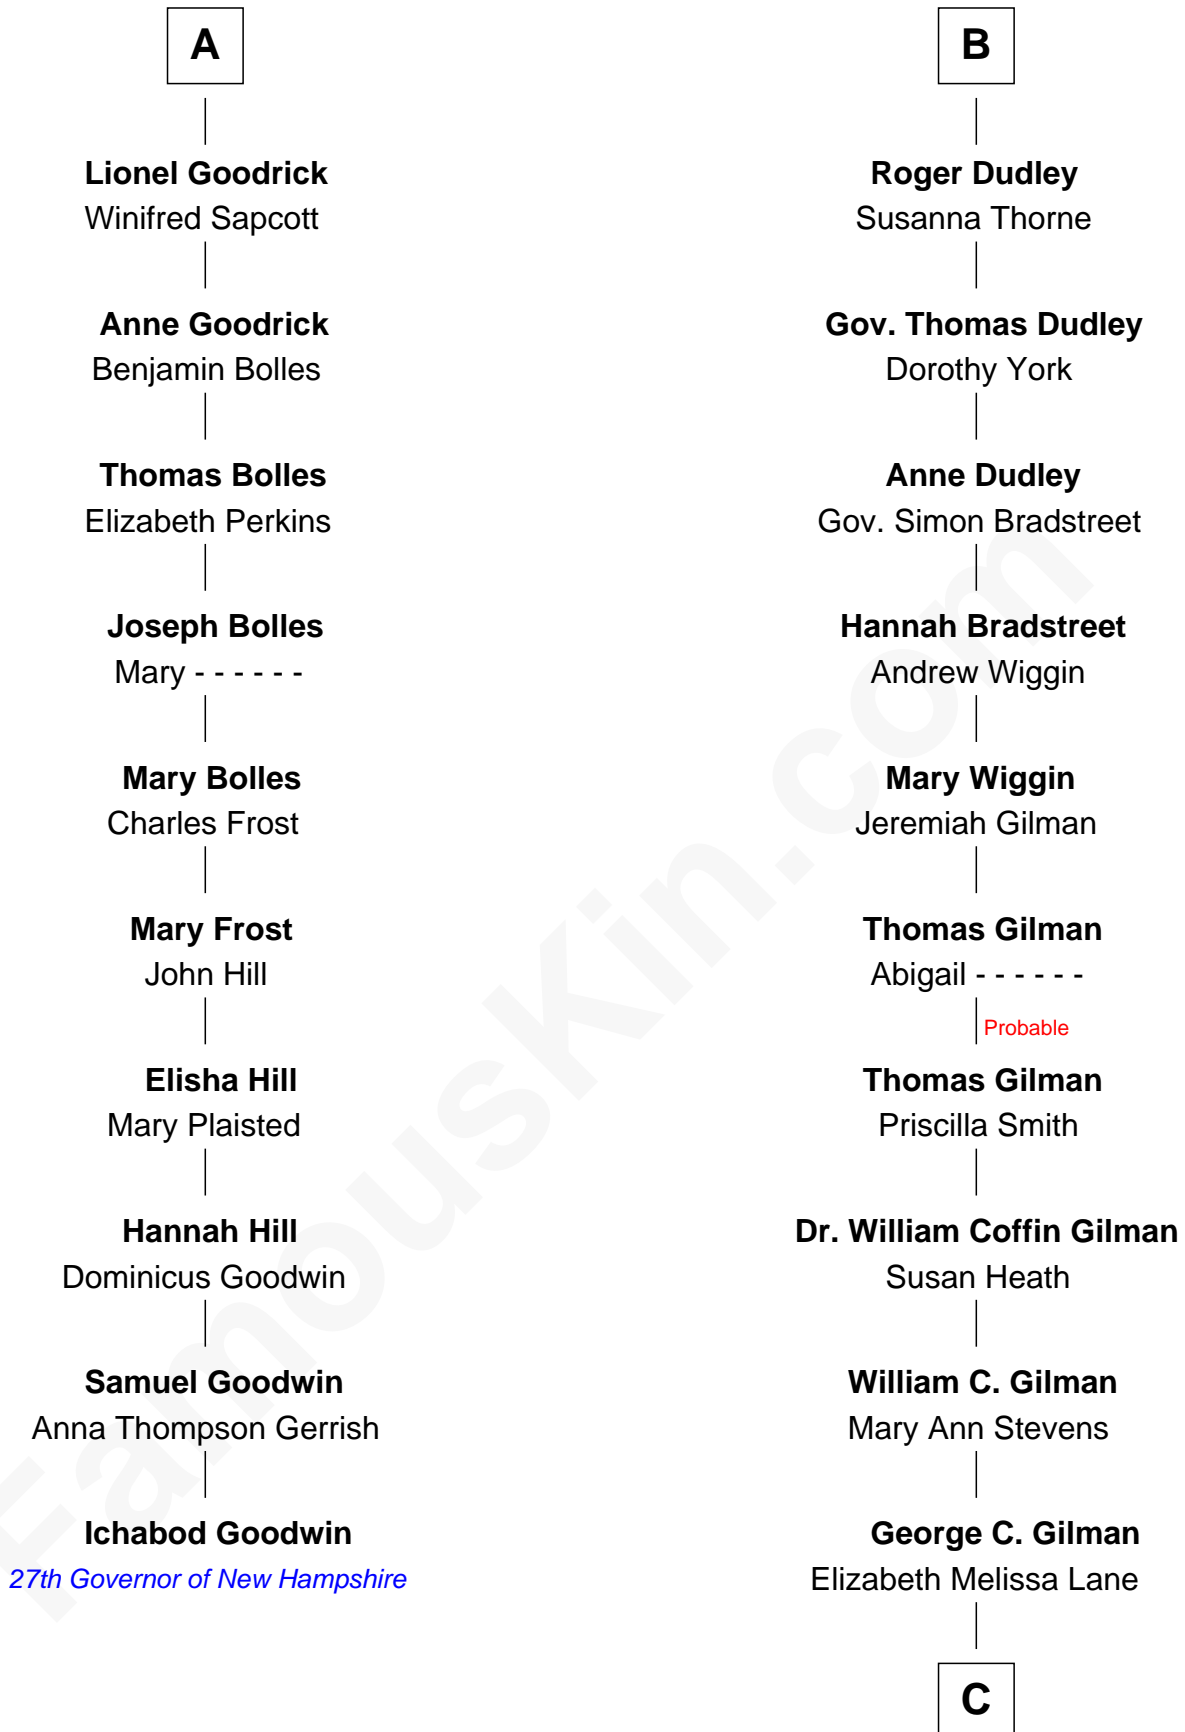

FamousKin.com Relationship Chart of

Ichabod Goodwin

27th Governor of New Hampshire

16th cousin 3 times removed of

George Hamilton

TV and Movie Actor

C

Lillian C. Gilman

Harry Fuller Hamilton

George William Hamilton

Anne Lucille Stevens

George Hamilton

TV and Movie Actor

FamousKin.com