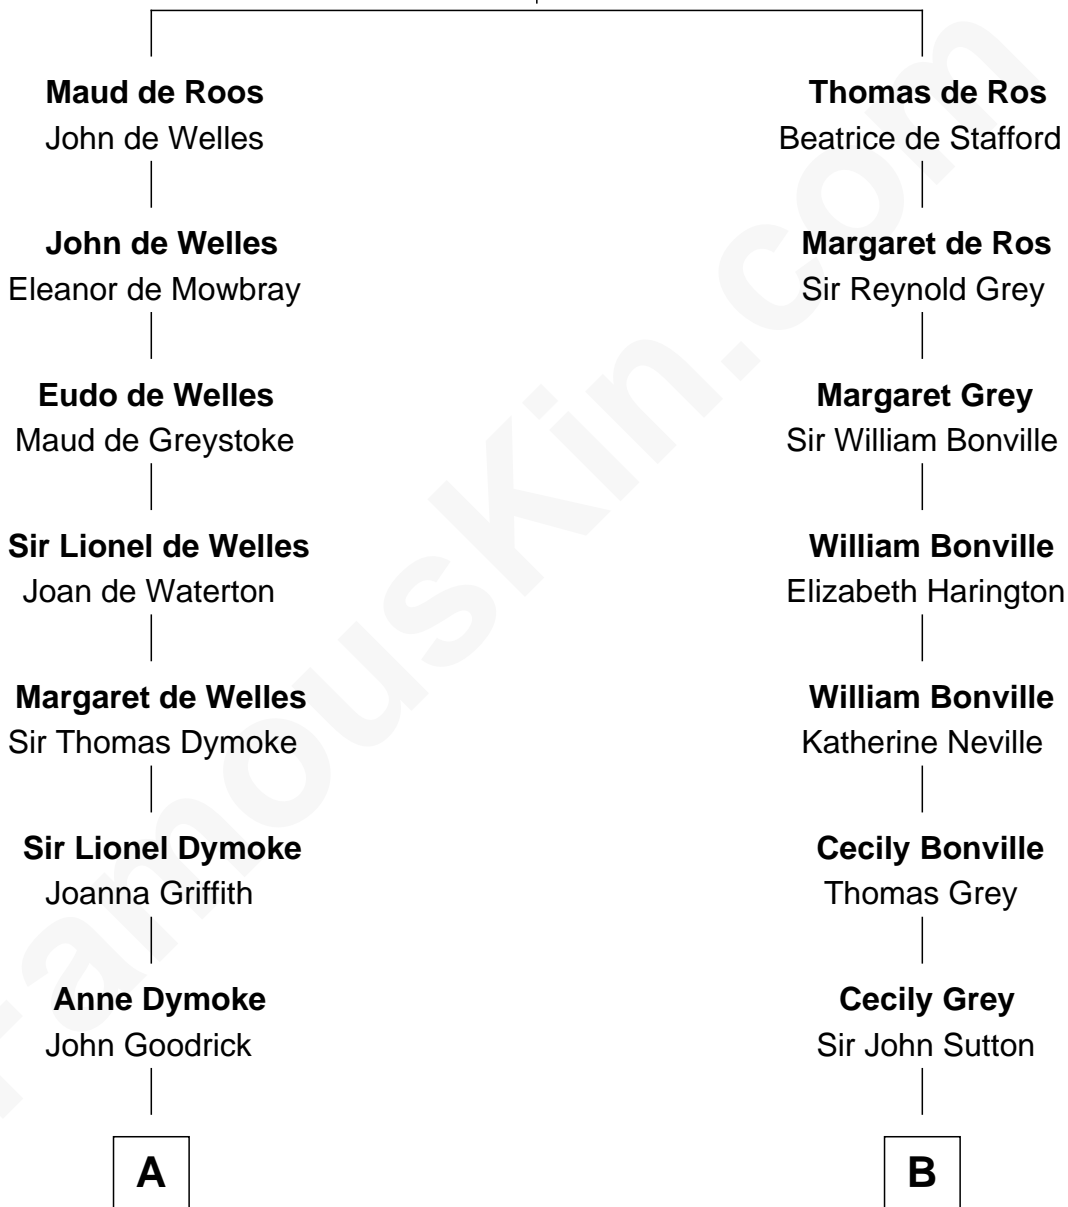

FamousKin.com Relationship Chart of

Ichabod Goodwin

27th Governor of New Hampshire

16th cousin 4 times removed of

George Hamilton

TV and Movie Actor

Sir William de Ros
Margery de Badlesmere

C

George C. Gilman
Elizabeth Melissa Lane

Lillian C. Gilman
Harry Fuller Hamilton

George William Hamilton
Anne Lucille Stevens

George Hamilton
TV and Movie Actor