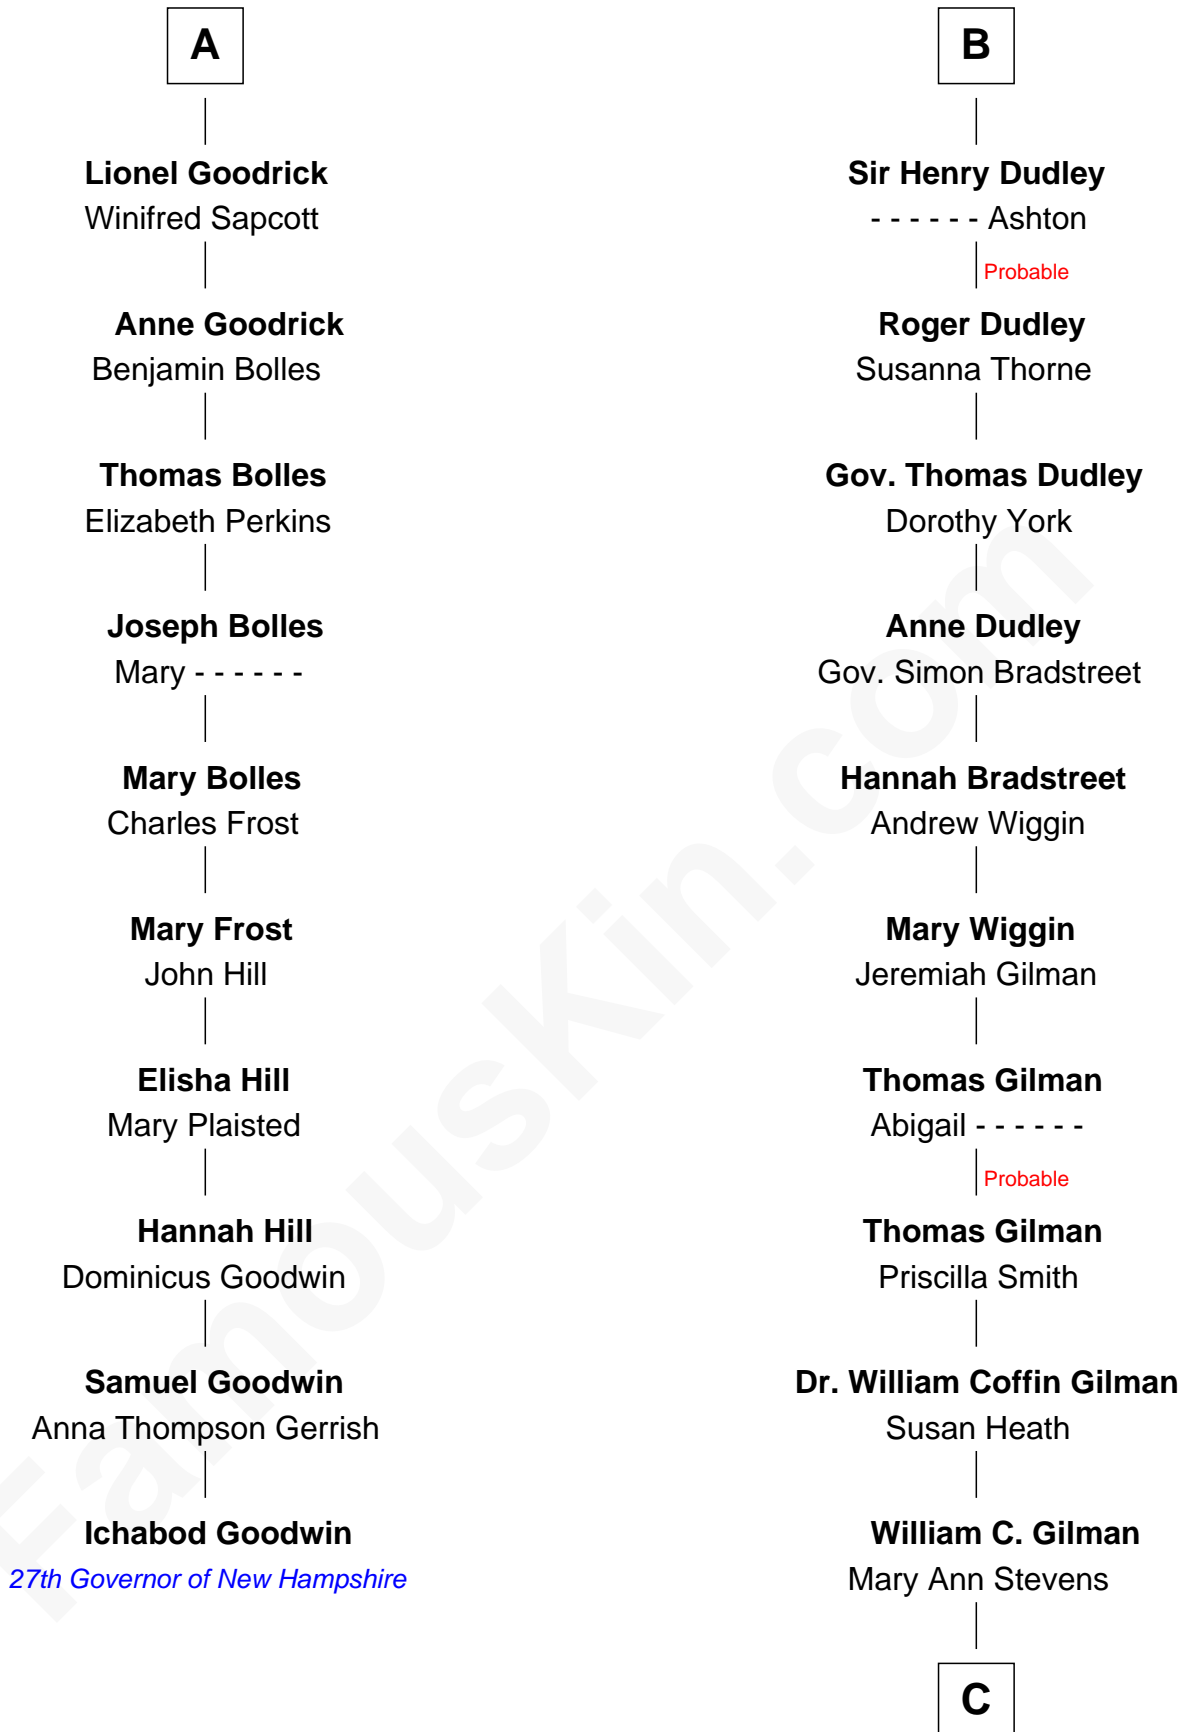

FamousKin.com Relationship Chart of

Ichabod Goodwin

27th Governor of New Hampshire

16th cousin 4 times removed of

George Hamilton

TV and Movie Actor

Sir William de Ros
Margery de Badlesmere

C

George C. Gilman
Elizabeth Melissa Lane

Lillian C. Gilman
Harry Fuller Hamilton

George William Hamilton
Anne Lucille Stevens

George Hamilton
TV and Movie Actor