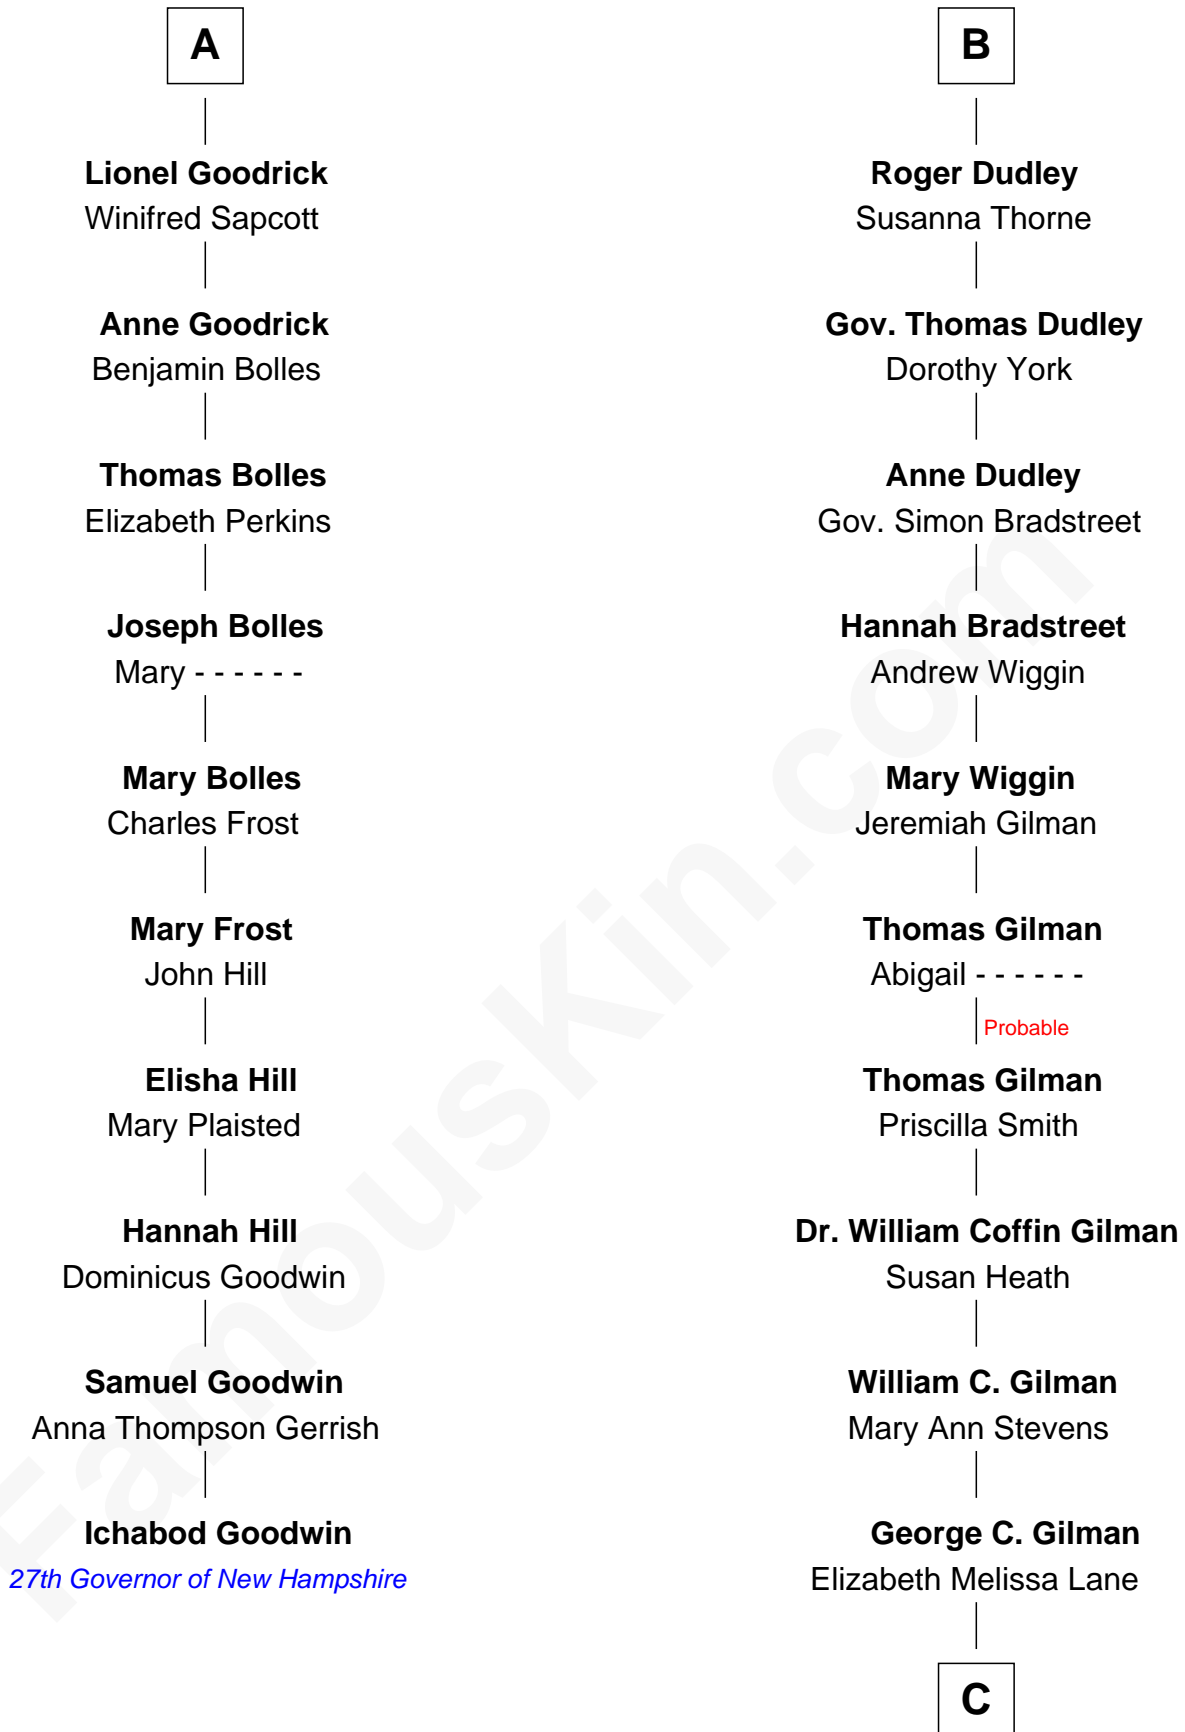

FamousKin.com Relationship Chart of

Ichabod Goodwin

27th Governor of New Hampshire

16th cousin 3 times removed of

George Hamilton

TV and Movie Actor

Sir Henry de Percy

Idoine de Clifford

C

Lillian C. Gilman

Harry Fuller Hamilton

George William Hamilton

Anne Lucille Stevens

George Hamilton

TV and Movie Actor

FamousKin.com