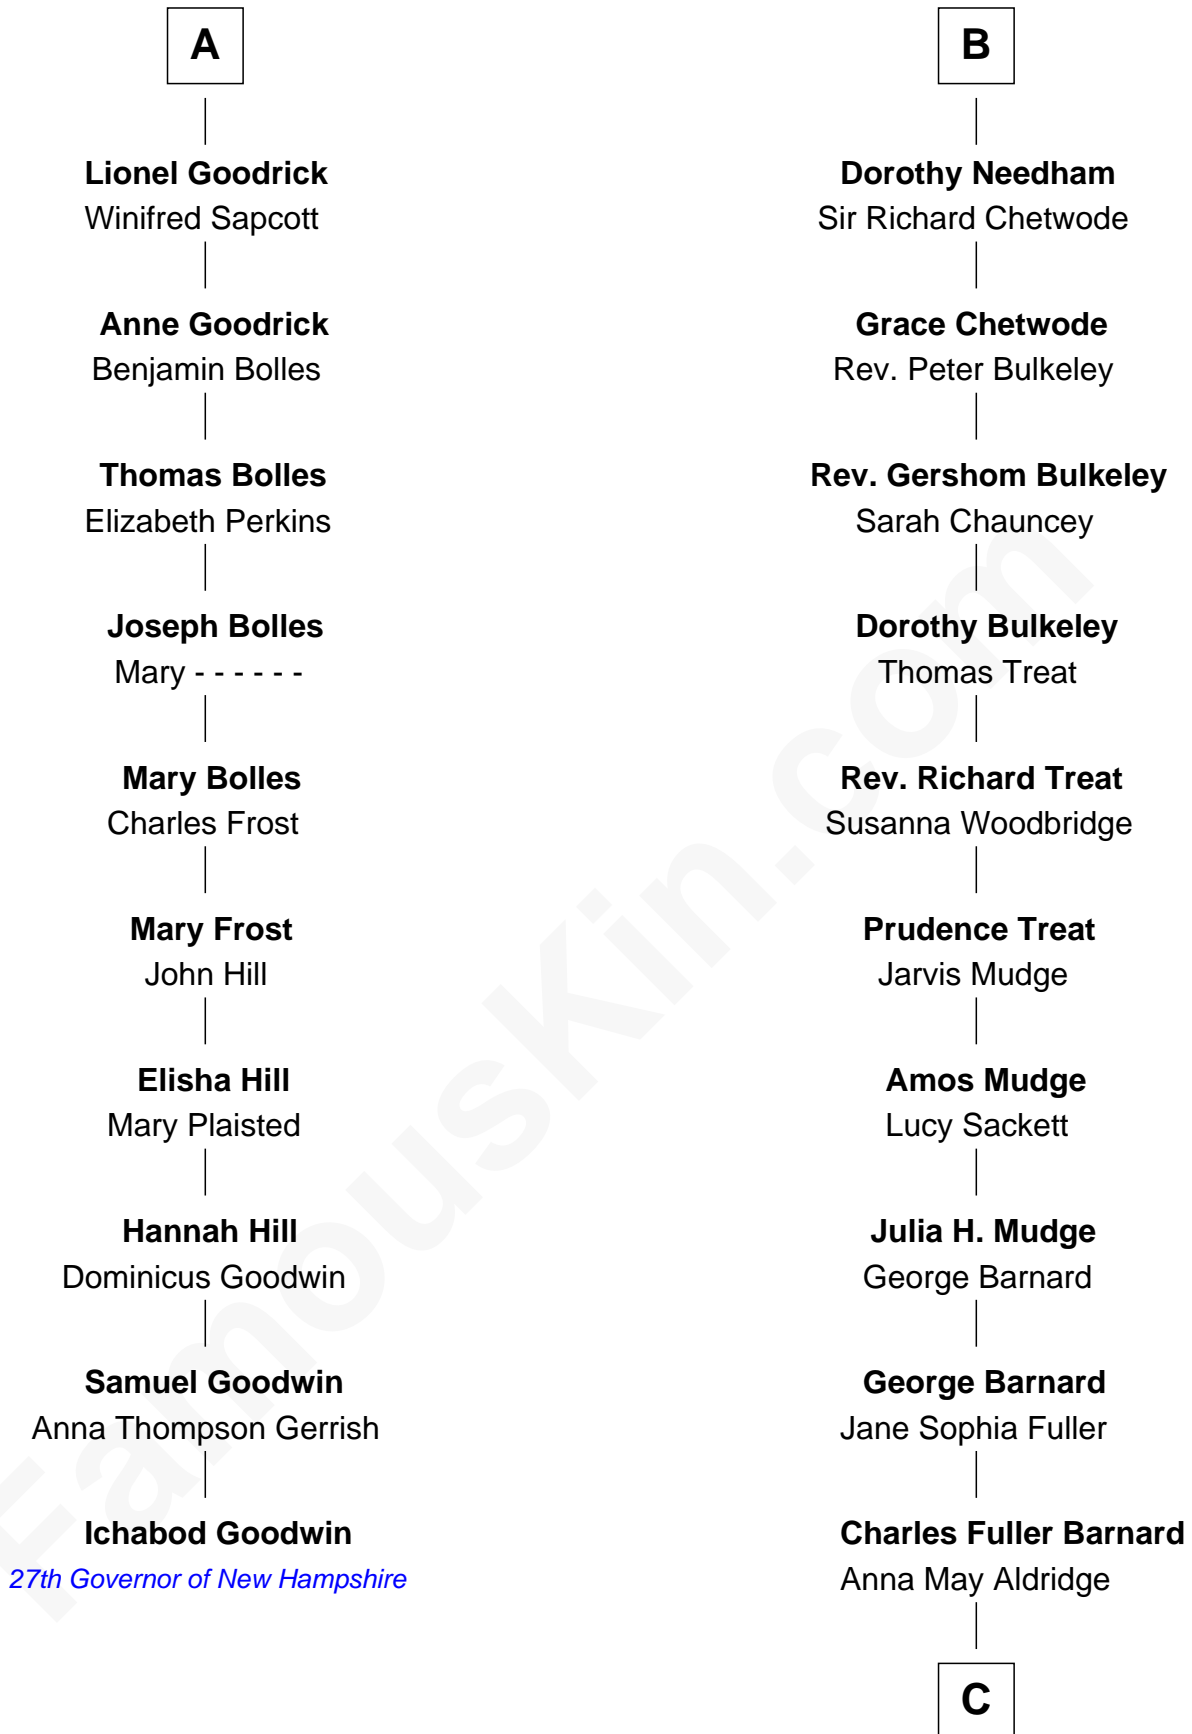

# FamousKin.com Relationship Chart of

**Ichabod Goodwin**

*27th Governor of New Hampshire*

**16th cousin 2 times removed of**

**Dick Clark**

*Radio and TV Host*

**Sir Thomas de Beauchamp**

Katherine de Mortimer

**C**

**Julia Fuller Barnard**  
Richard Augustus Clark

**Dick Clark**  
*Radio and TV Host*

FamousKin.com