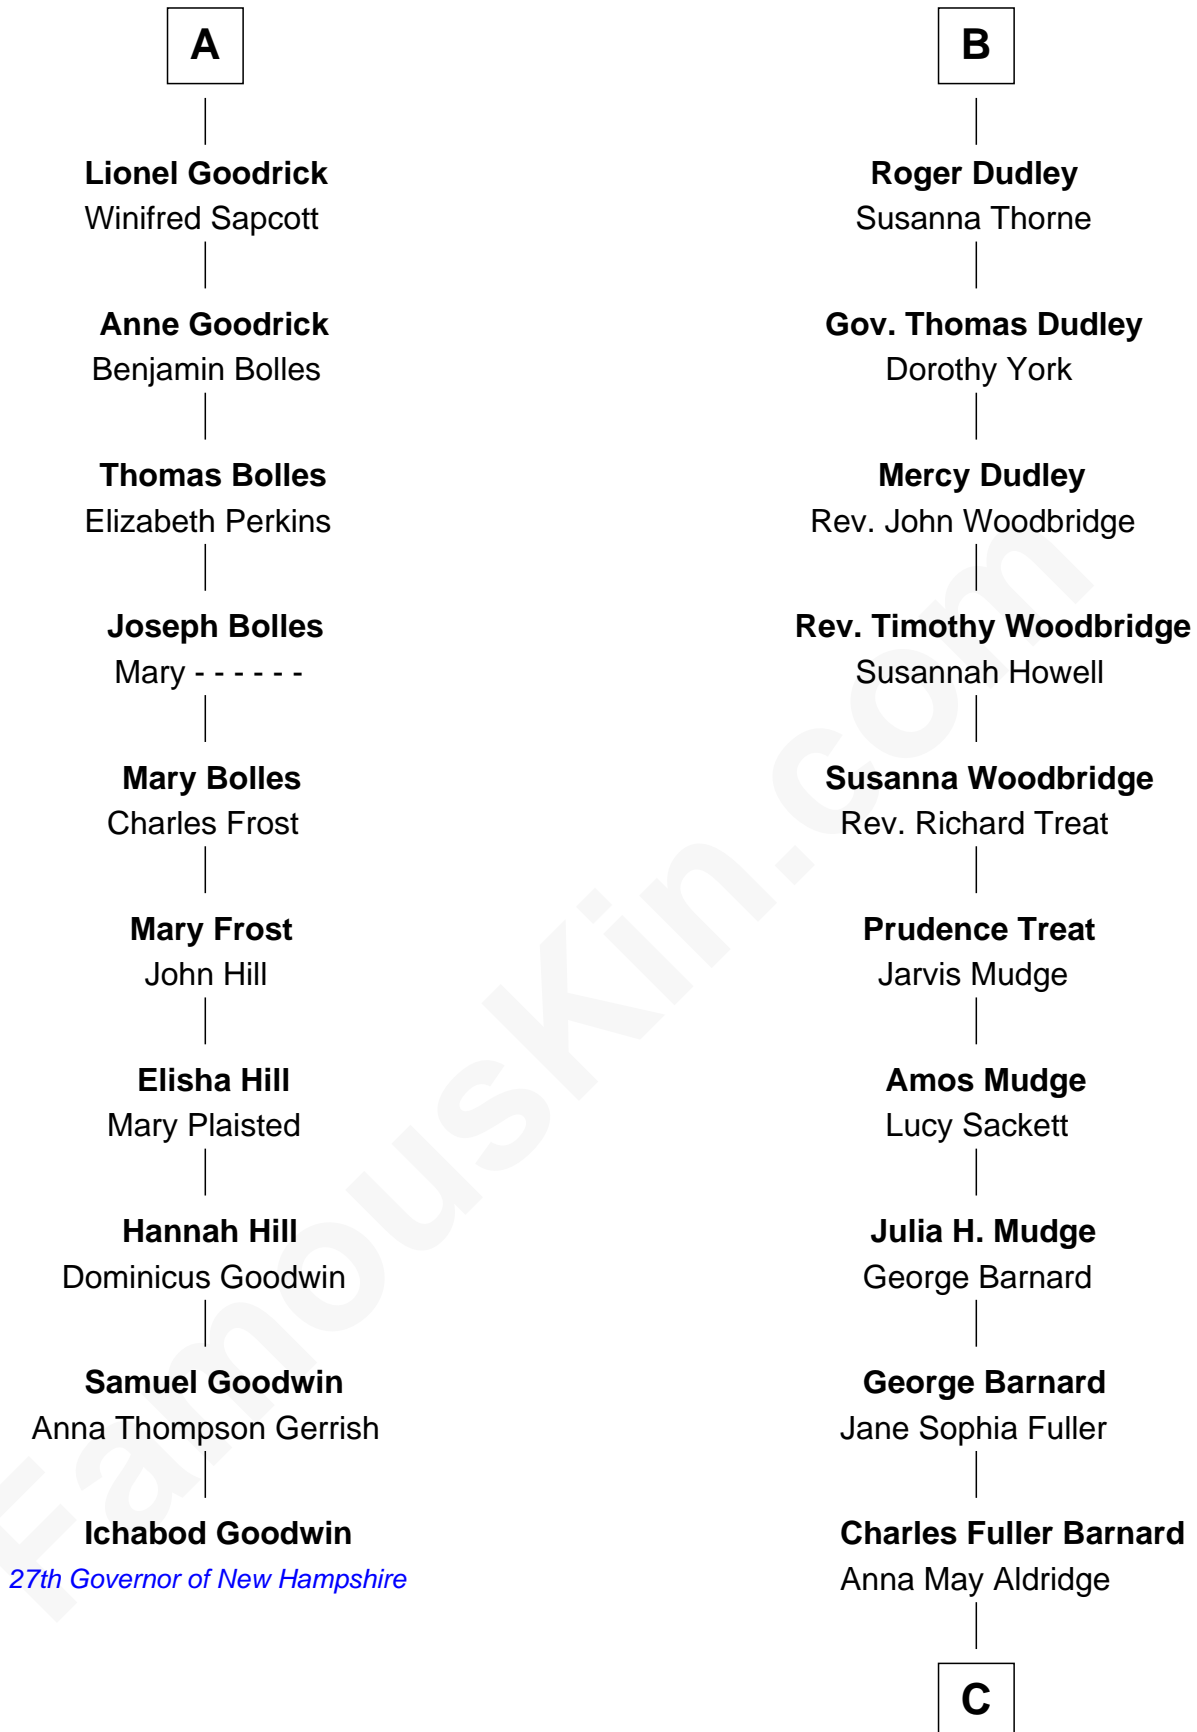

# FamousKin.com Relationship Chart of

**Ichabod Goodwin**

*27th Governor of New Hampshire*

**16th cousin 2 times removed of**

**Dick Clark**

*Radio and TV Host*

**C**

**Julia Fuller Barnard**  
Richard Augustus Clark