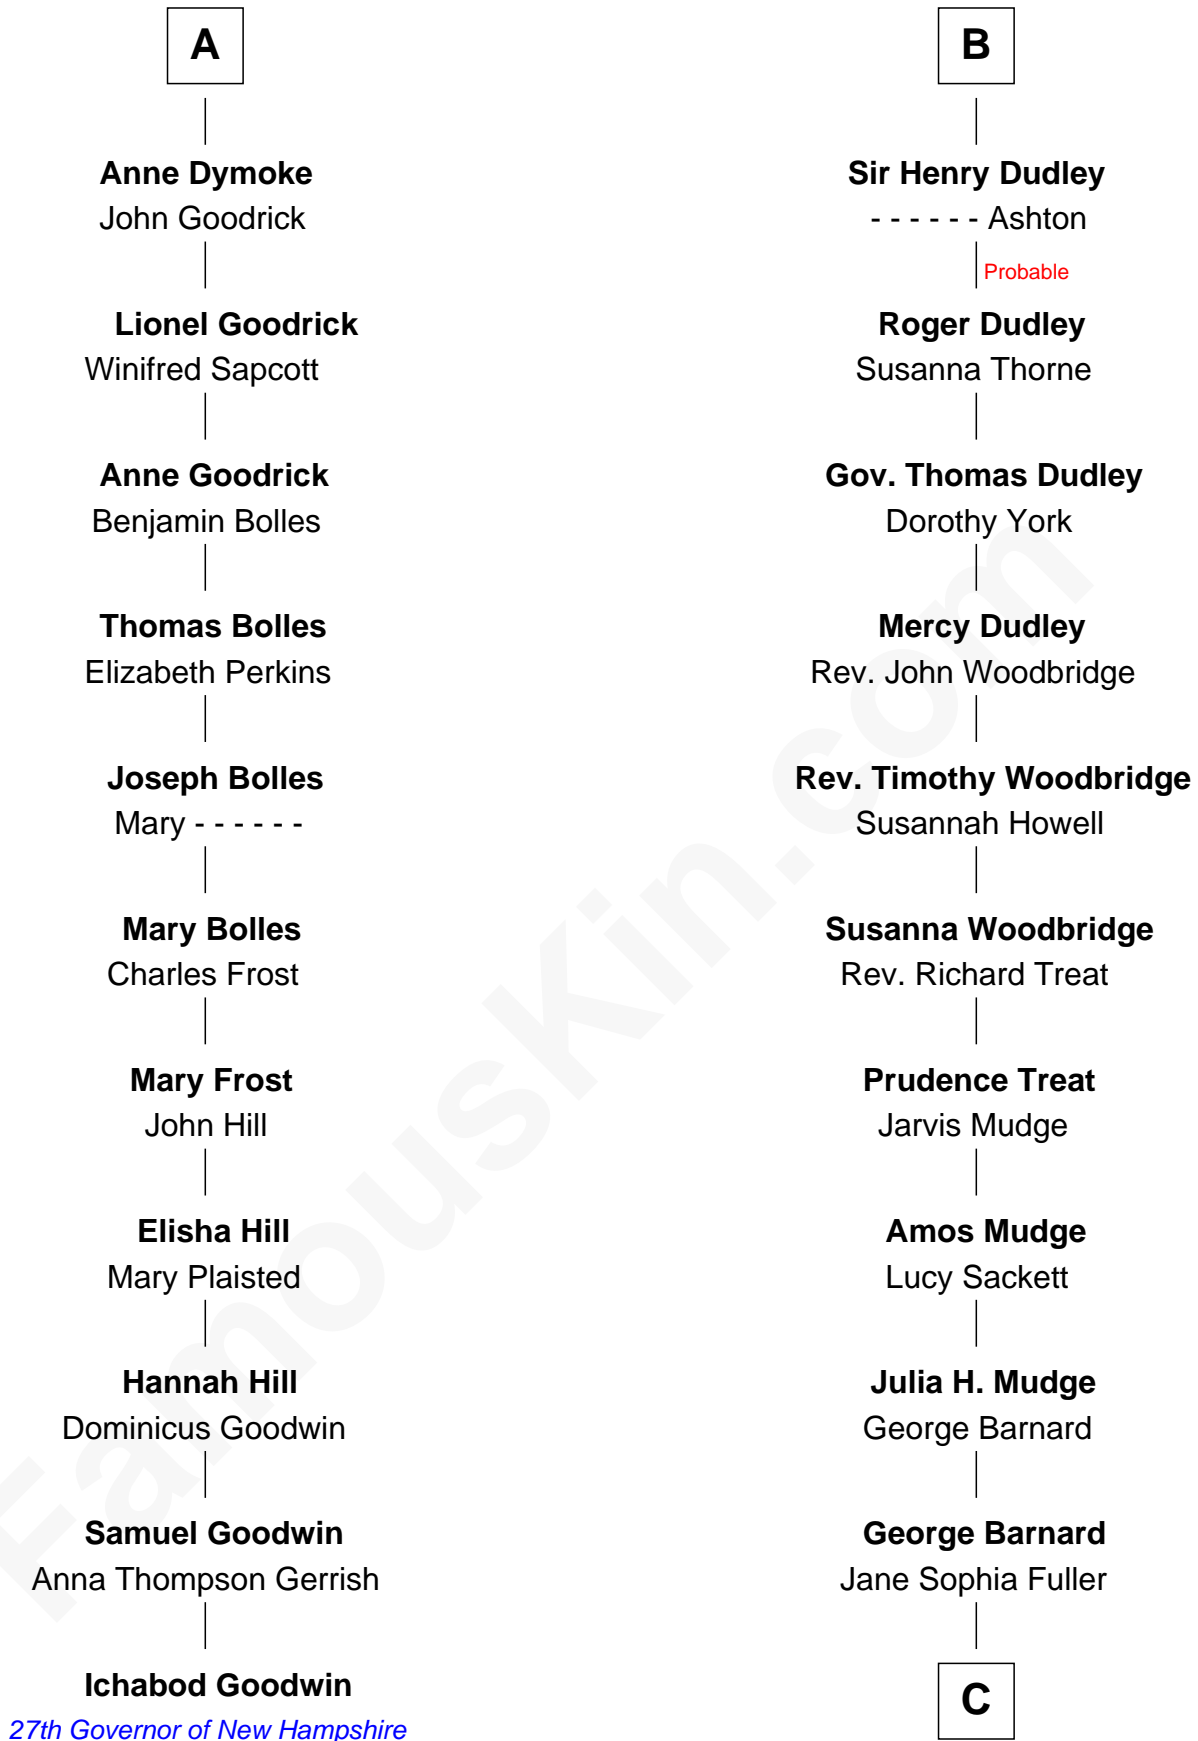

# FamousKin.com Relationship Chart of

**Ichabod Goodwin**

*27th Governor of New Hampshire*

**17th cousin 2 times removed of**

**Dick Clark**

*Radio and TV Host*

**Henry Plantagenet**  
Maud de Chaworth

C

**Charles Fuller Barnard**

Anna May Aldridge

**Julia Fuller Barnard**

Richard Augustus Clark

**Dick Clark**

*Radio and TV Host*

FamousKin.com