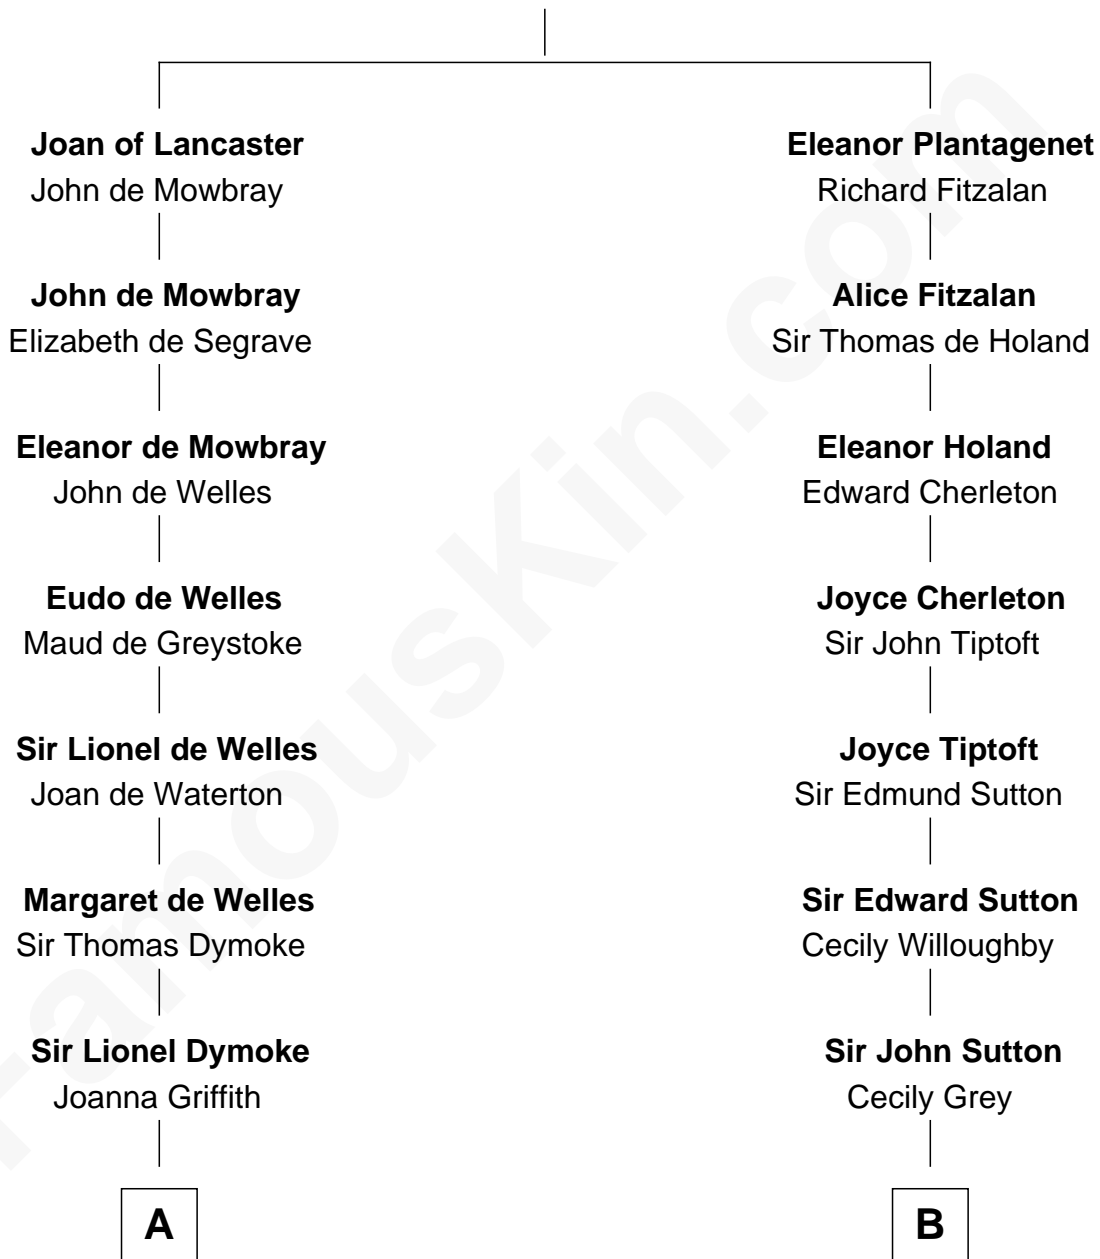

# FamousKin.com Relationship Chart of

**Ichabod Goodwin**

*27th Governor of New Hampshire*

**17th cousin 2 times removed of**

**Dick Clark**

*Radio and TV Host*

**Henry Plantagenet**  
Maud de Chaworth

C

**Charles Fuller Barnard**

Anna May Aldridge

**Julia Fuller Barnard**

Richard Augustus Clark

**Dick Clark**

*Radio and TV Host*

FamousKin.com