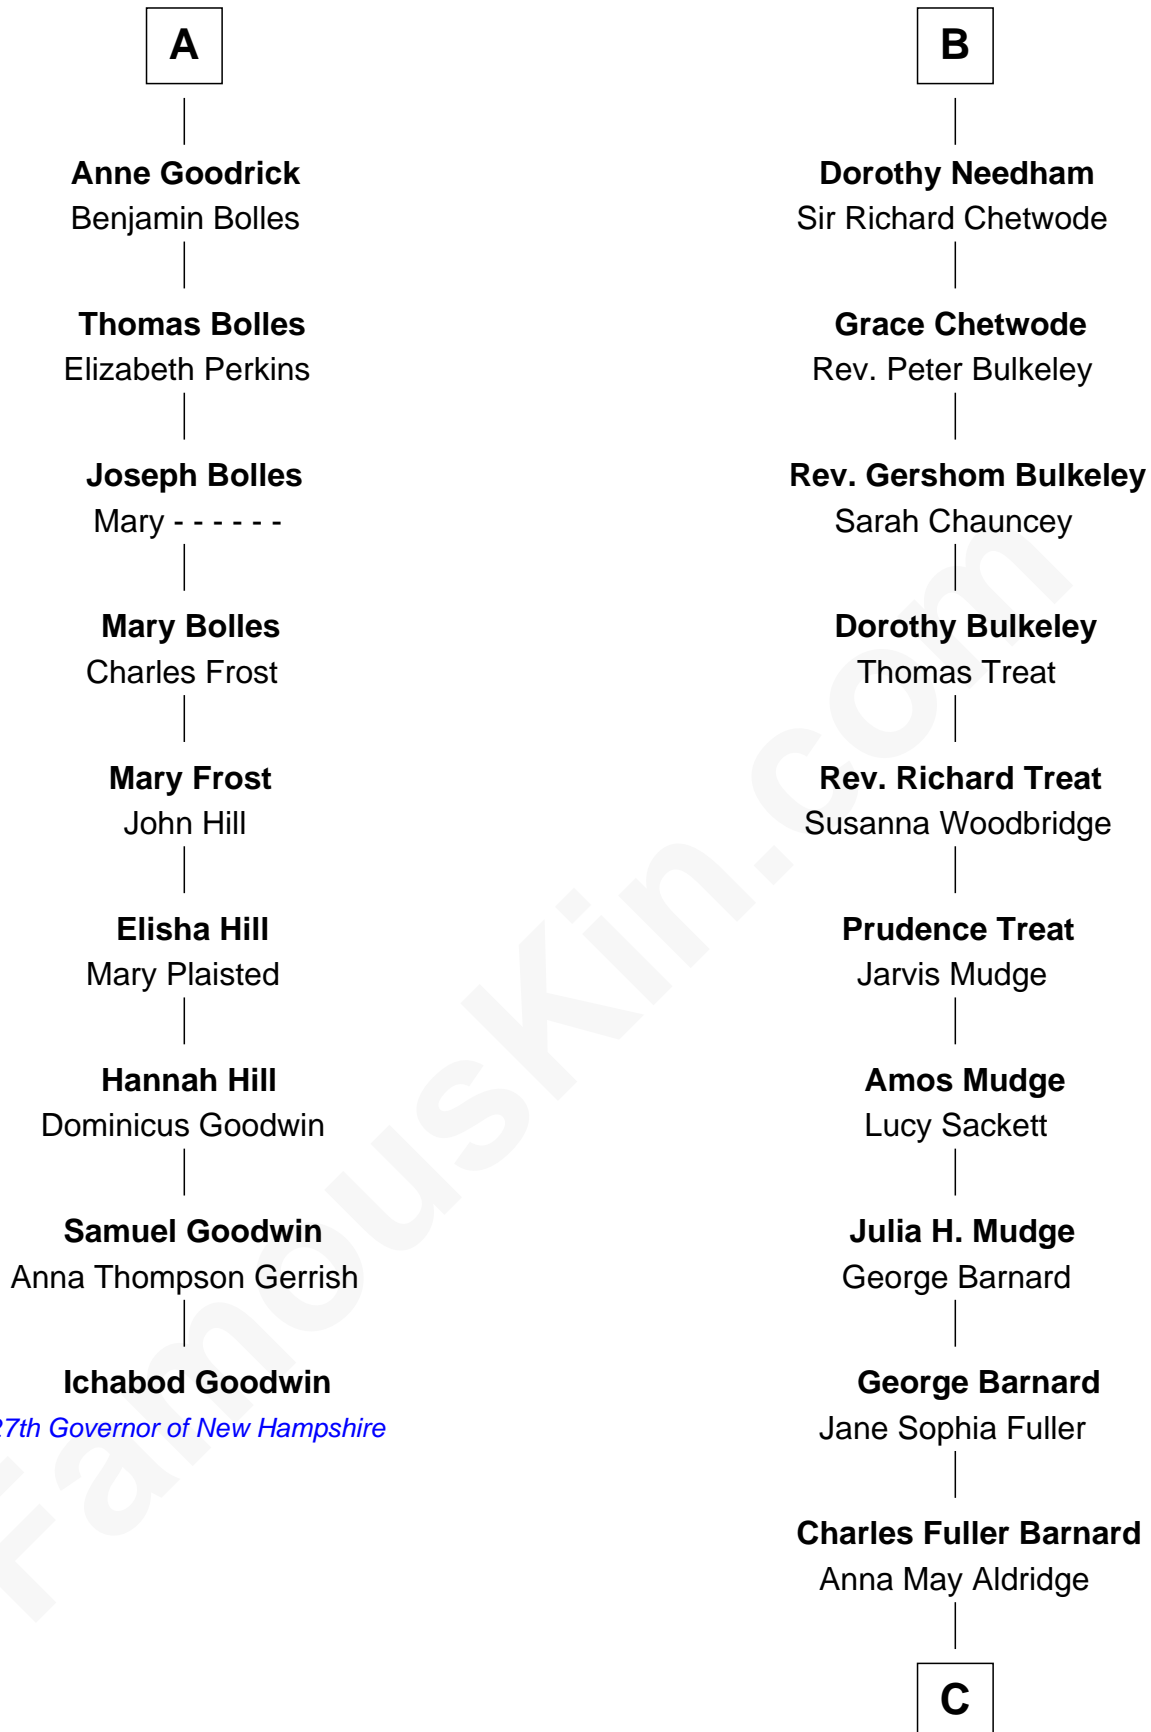

# FamousKin.com Relationship Chart of

**Ichabod Goodwin**

*27th Governor of New Hampshire*

**15th cousin 3 times removed of**

**Dick Clark**

*Radio and TV Host*

**John de Welles**

Maud de Roos

**John de Welles**  
Eleanor de Mowbray

**Eudo de Welles**  
Maud de Greystoke

**Sir Lionel de Welles**  
Joan de Waterton

**Margaret de Welles**  
Sir Thomas Dymoke

**Sir Lionel Dymoke**  
Joanna Griffith

**Anne Dymoke**  
John Goodrick

**Lionel Goodrick**  
Winifred Sappcott

**A**

**Anne de Welles**  
James Butler

**James Butler**  
Joan Beauchamp

**Elizabeth Butler**  
John Talbot

**Sir Gilbert Talbot**  
Audrey Cotton

**Sir John Talbot**  
Margaret Troutbeck

**Anne Talbot**  
Thomas Needham

**Robert Needham**  
Frances Aston

**B**

**C**

**Julia Fuller Barnard**  
Richard Augustus Clark

**Dick Clark**  
*Radio and TV Host*