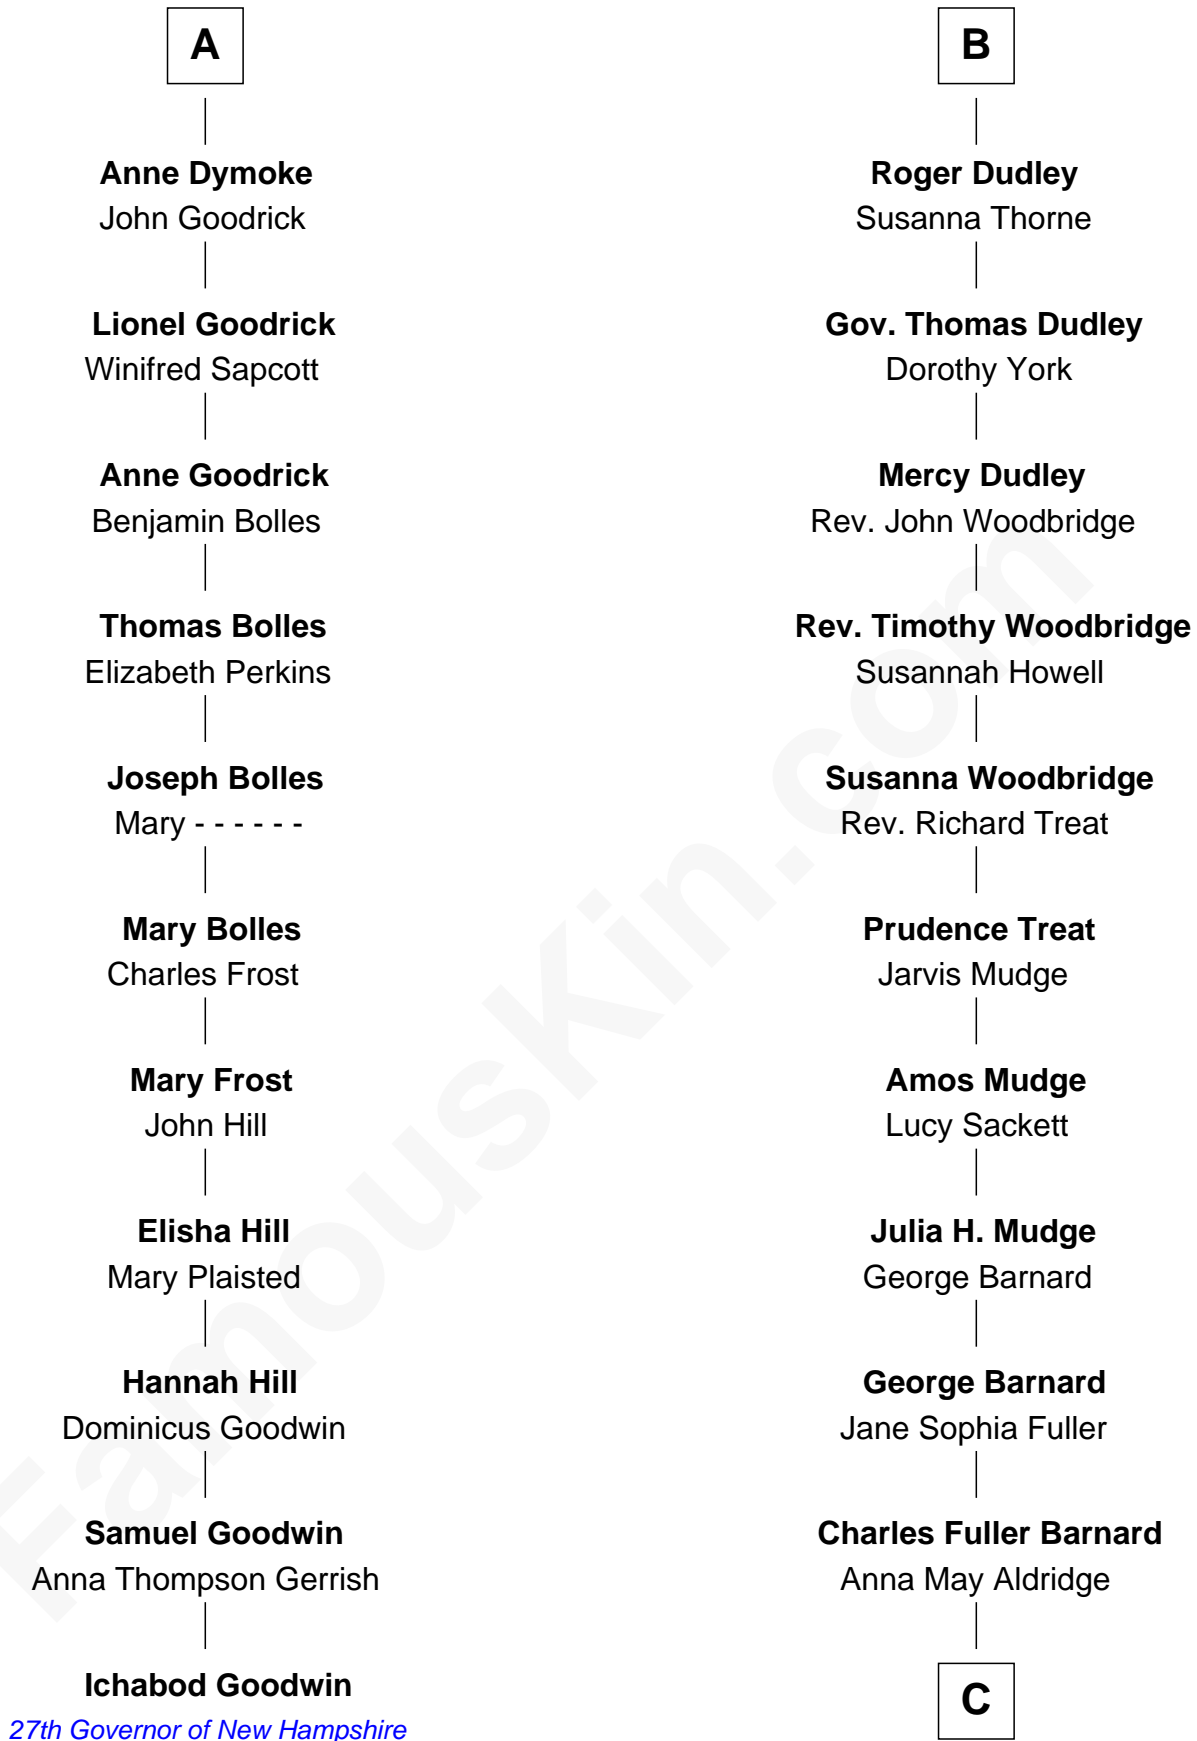

FamousKin.com Relationship Chart of

Ichabod Goodwin

27th Governor of New Hampshire

17th cousin 1 time removed of

Dick Clark

Radio and TV Host

Sir Maurice de Berkeley

Eve la Zouche