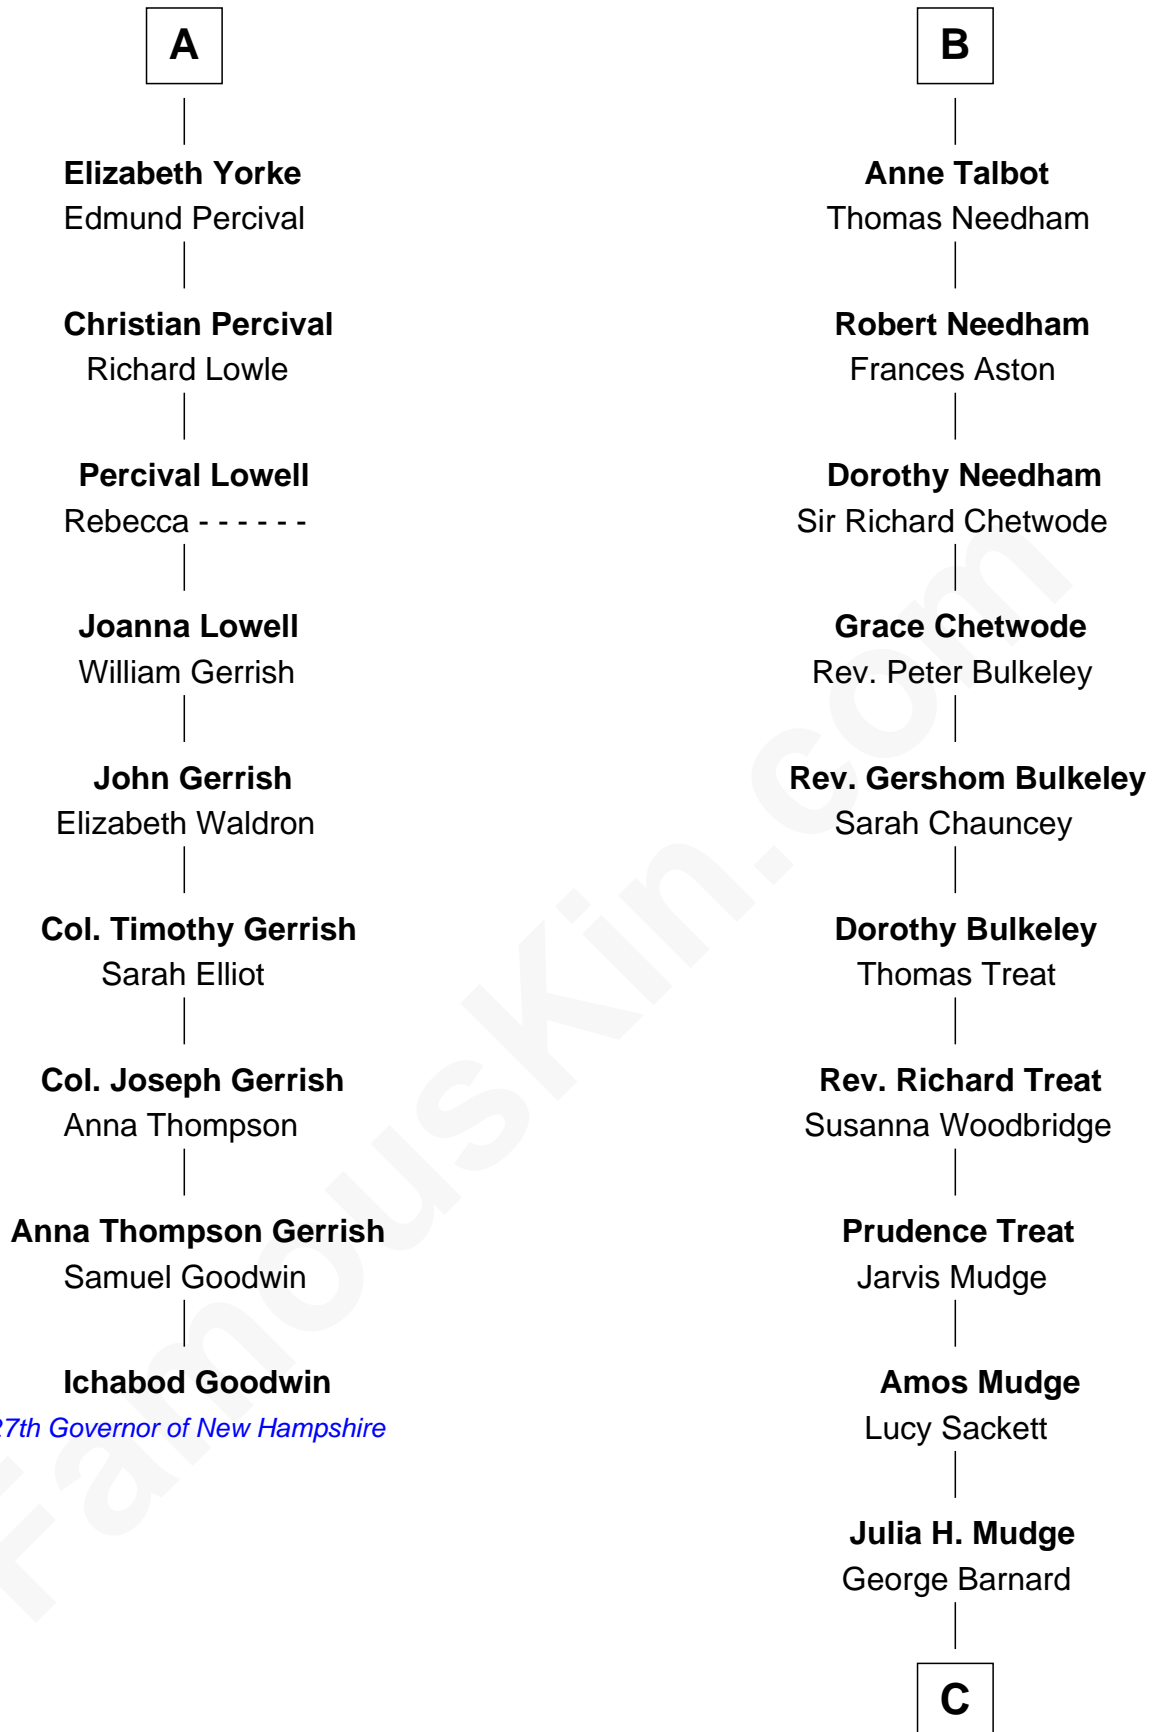

FamousKin.com Relationship Chart of

Ichabod Goodwin

27th Governor of New Hampshire

15th cousin 5 times removed of

Dick Clark

Radio and TV Host

Humphrey de Bohun

Elizabeth Plantagenet

C

George Barnard
Jane Sophia Fuller

Charles Fuller Barnard
Anna May Aldridge

Julia Fuller Barnard
Richard Augustus Clark

Dick Clark
Radio and TV Host