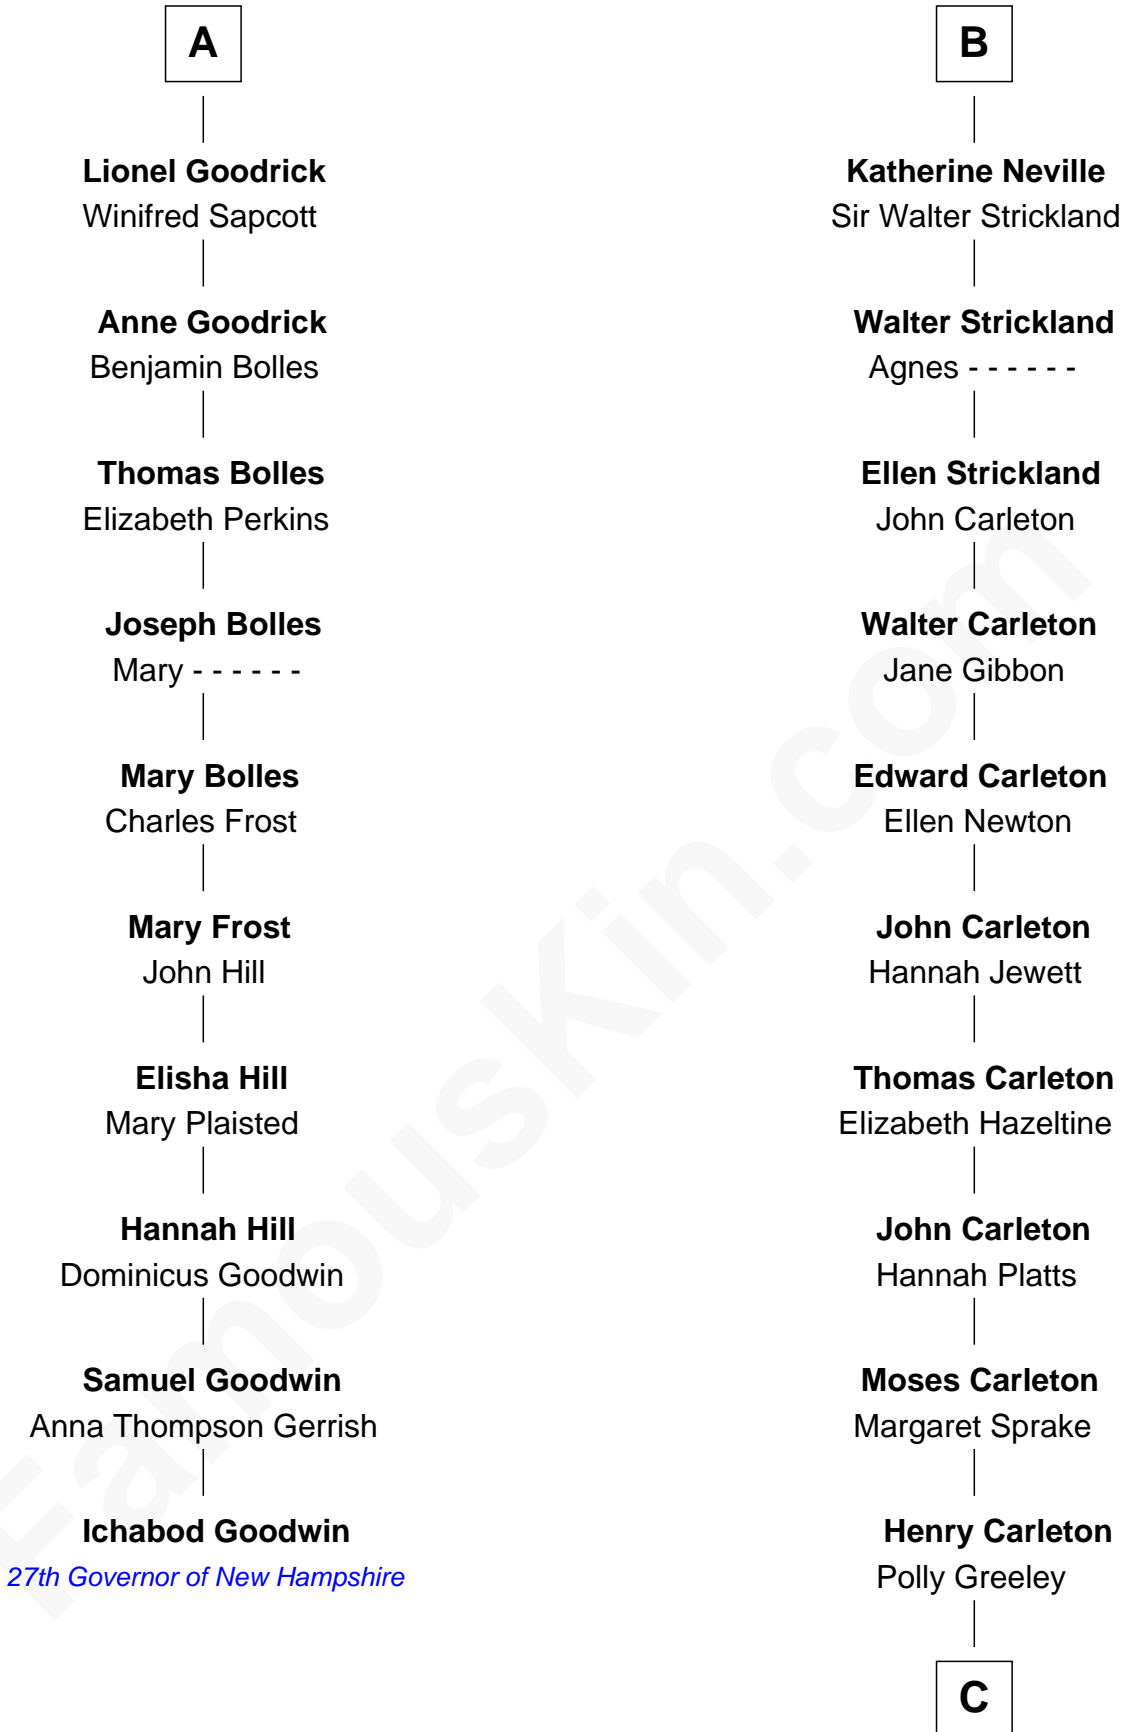

FamousKin.com

Relationship Chart of

Ichabod Goodwin

27th Governor of New Hampshire

16th cousin 2 times removed of

Charles A. Pillsbury

Co-Founder of C.A. Pillsbury Co.

Sir Thomas de Beauchamp

Katherine de Mortimer

C

|
Margaret Sprague Carleton

George Alfred Pillsbury

|
Charles A. Pillsbury

Co-Founder of C.A. Pillsbury Co.

FamousKin.com