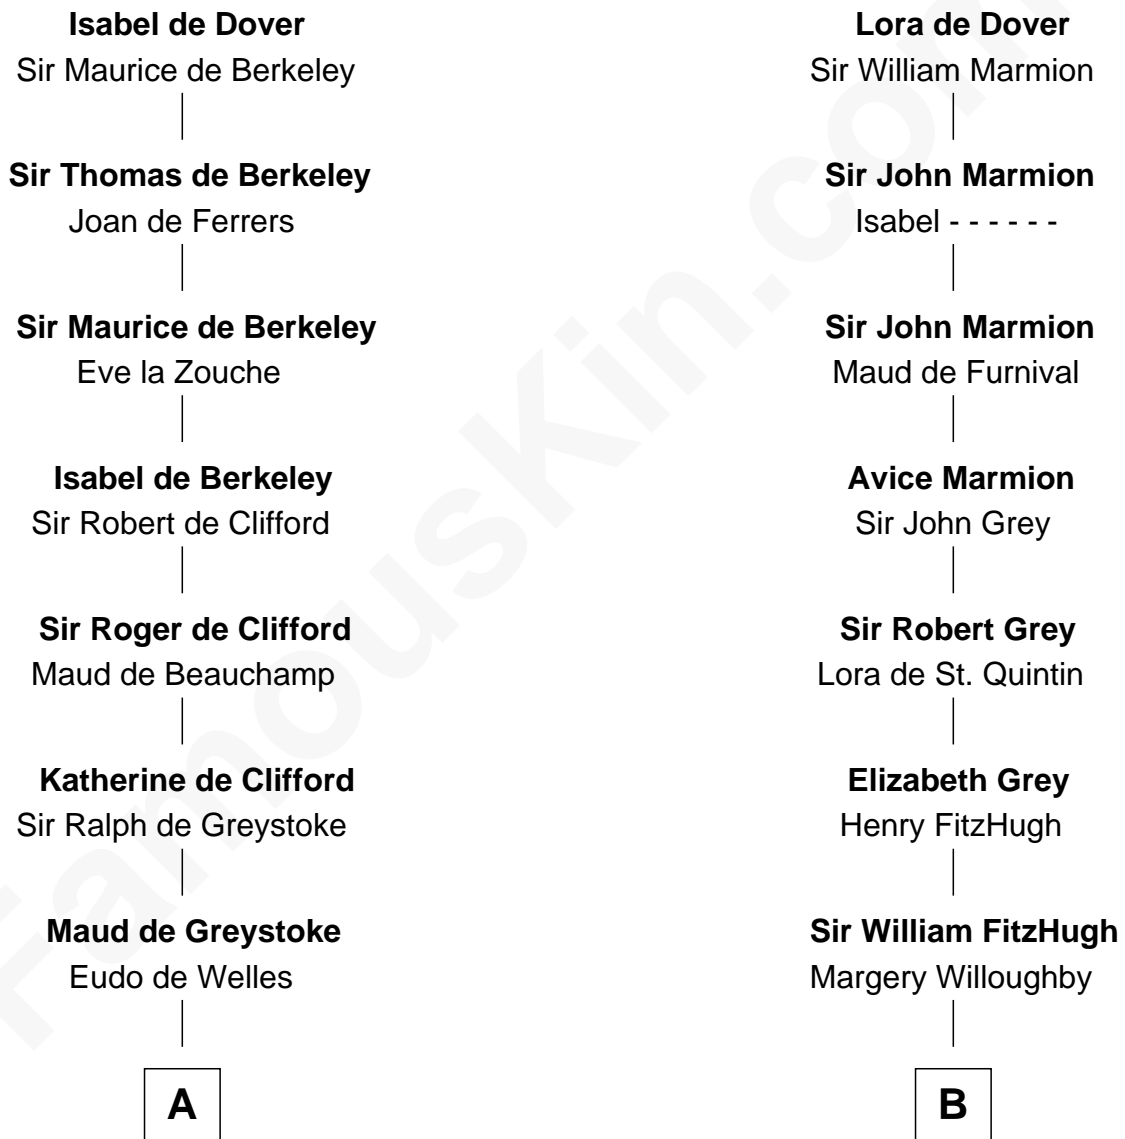

# FamousKin.com Relationship Chart of

**Ichabod Goodwin**

*27th Governor of New Hampshire*

20th cousin of

**Charles A. Pillsbury**

*Co-Founder of C.A. Pillsbury Co.*

**Sir Richard FitzRoy**

Rose de Dover

**C**

**Elisha Hill**  
Mary Plaisted

**Hannah Hill**  
Dominicus Goodwin

**Samuel Goodwin**  
Anna Thompson Gerrish

**Ichabod Goodwin**  
*27th Governor of New Hampshire*

**D**

**Moses Carleton**  
Margaret Sprake