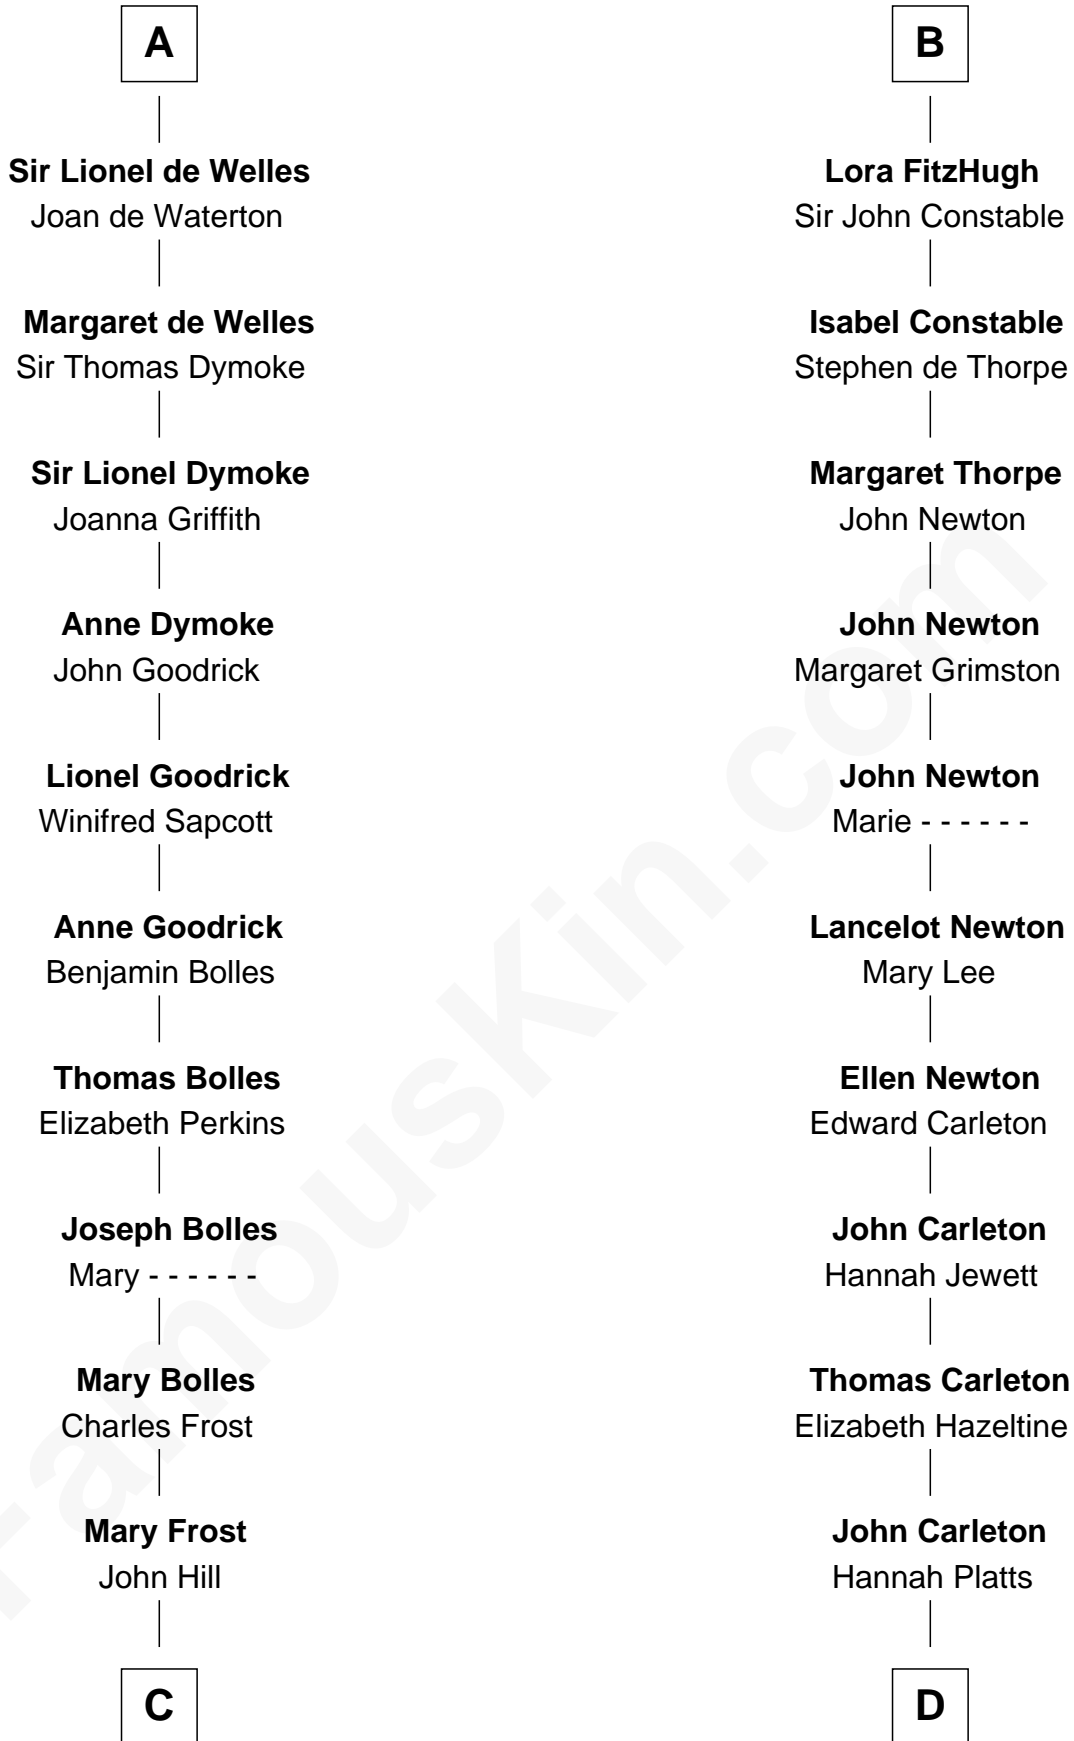

# FamousKin.com Relationship Chart of

**Ichabod Goodwin**

*27th Governor of New Hampshire*

20th cousin of

**Charles A. Pillsbury**

*Co-Founder of C.A. Pillsbury Co.*

**Sir Richard FitzRoy**

Rose de Dover

**C**

**Elisha Hill**  
Mary Plaisted

**Hannah Hill**  
Dominicus Goodwin

**Samuel Goodwin**  
Anna Thompson Gerrish

**Ichabod Goodwin**  
*27th Governor of New Hampshire*

**D**

**Moses Carleton**  
Margaret Sprake