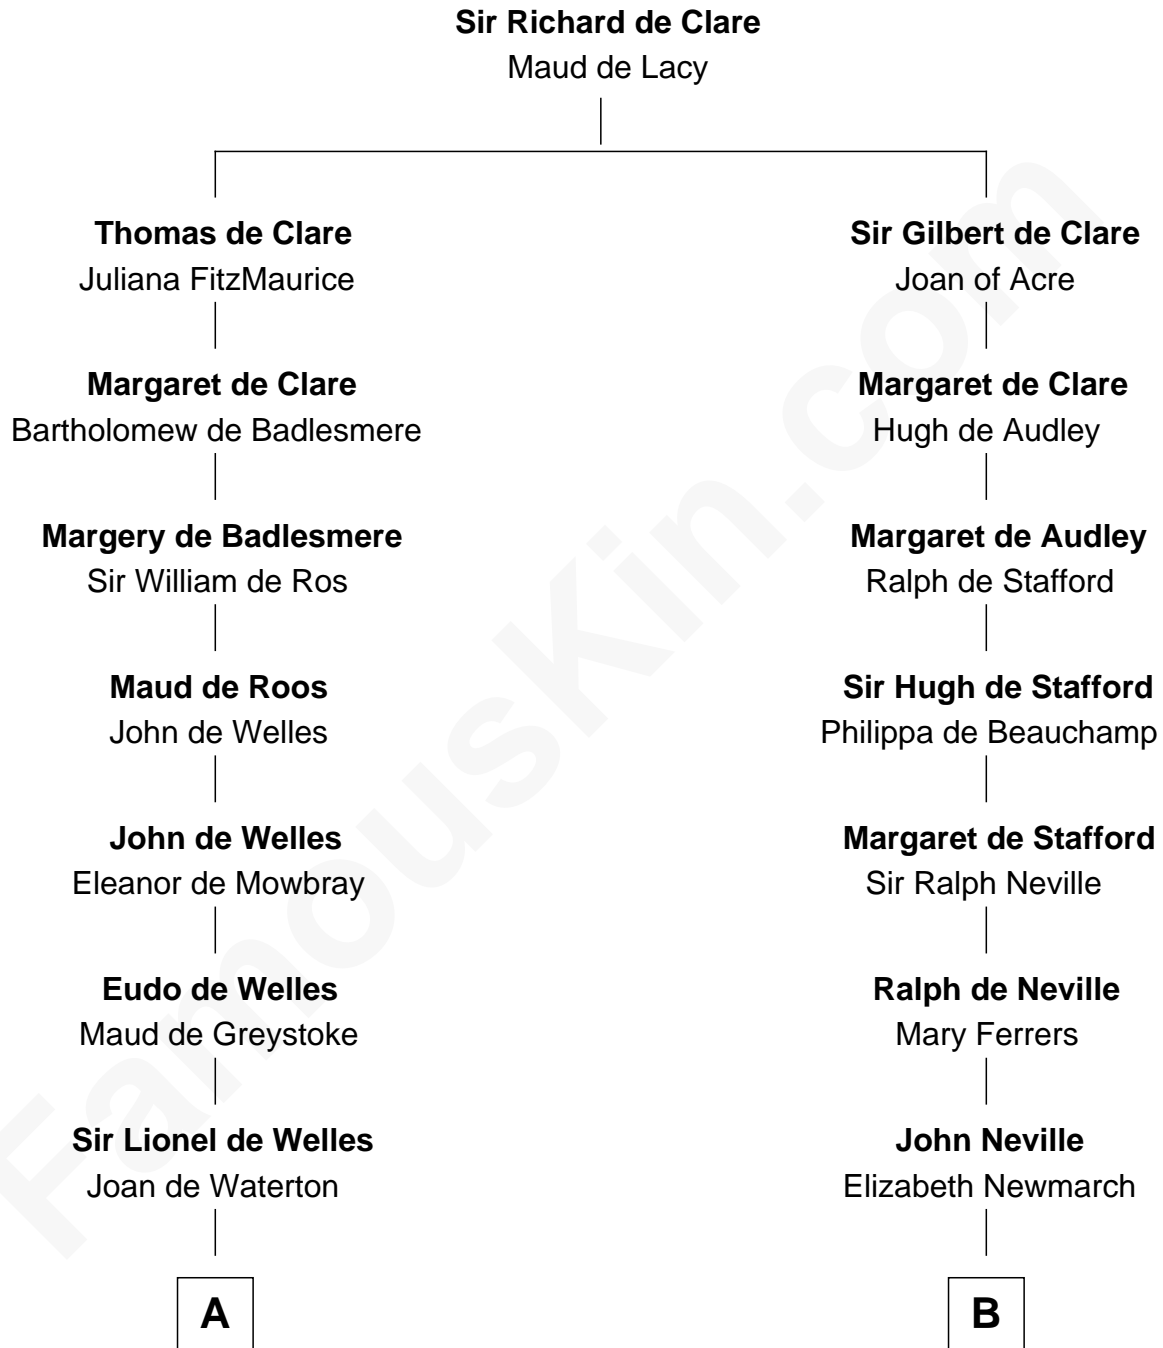

# FamousKin.com Relationship Chart of

**Ichabod Goodwin**

*27th Governor of New Hampshire*

**19th cousin 2 times removed of**

**Charles A. Pillsbury**

*Co-Founder of C.A. Pillsbury Co.*

**C**

**Hannah Hill**  
Dominicus Goodwin

**Samuel Goodwin**  
Anna Thompson Gerrish

**Ichabod Goodwin**  
*27th Governor of New Hampshire*

**D**

**John Carleton**  
Hannah Platts

**Moses Carleton**  
Margaret Sprake

**Henry Carleton**  
Polly Greeley