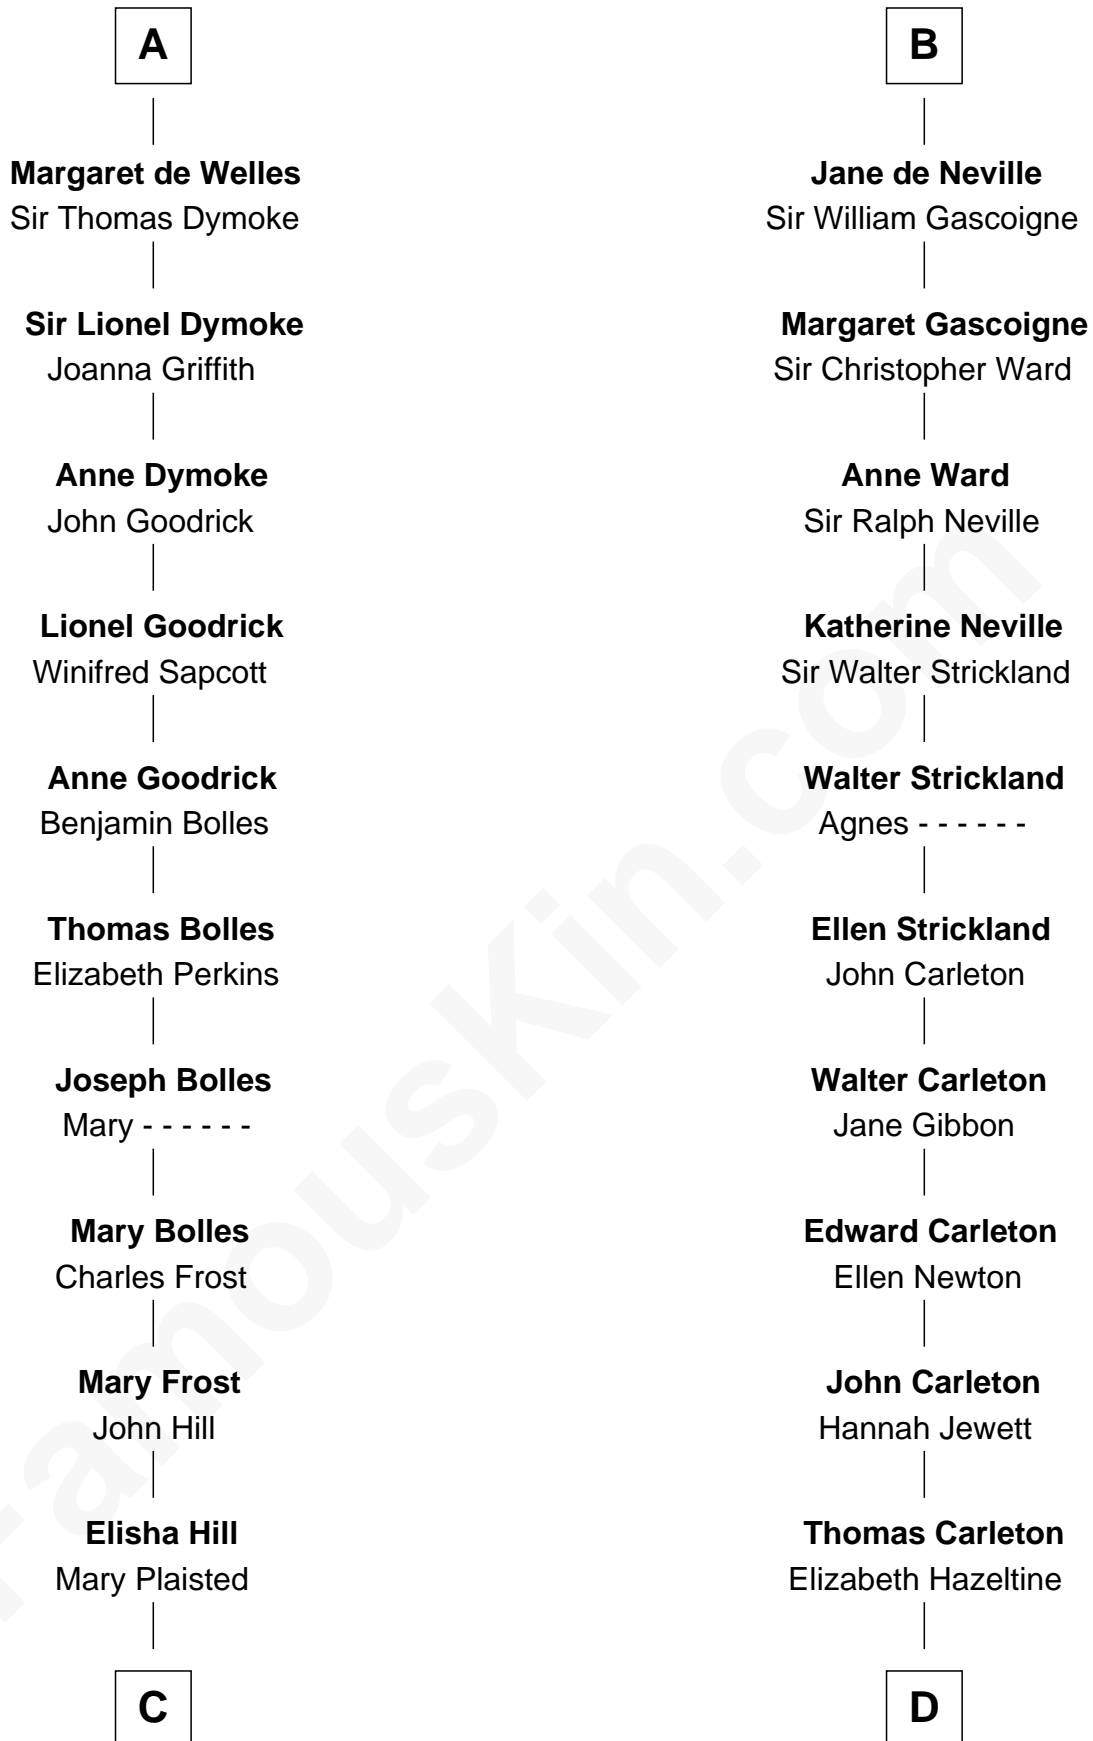

# FamousKin.com Relationship Chart of

**Ichabod Goodwin**

*27th Governor of New Hampshire*

**19th cousin 2 times removed of**

**Charles A. Pillsbury**

*Co-Founder of C.A. Pillsbury Co.*

**C**

**Hannah Hill**  
Dominicus Goodwin

**Samuel Goodwin**  
Anna Thompson Gerrish

**Ichabod Goodwin**  
*27th Governor of New Hampshire*

**D**

**John Carleton**  
Hannah Platts

**Moses Carleton**  
Margaret Sprake

**Henry Carleton**  
Polly Greeley