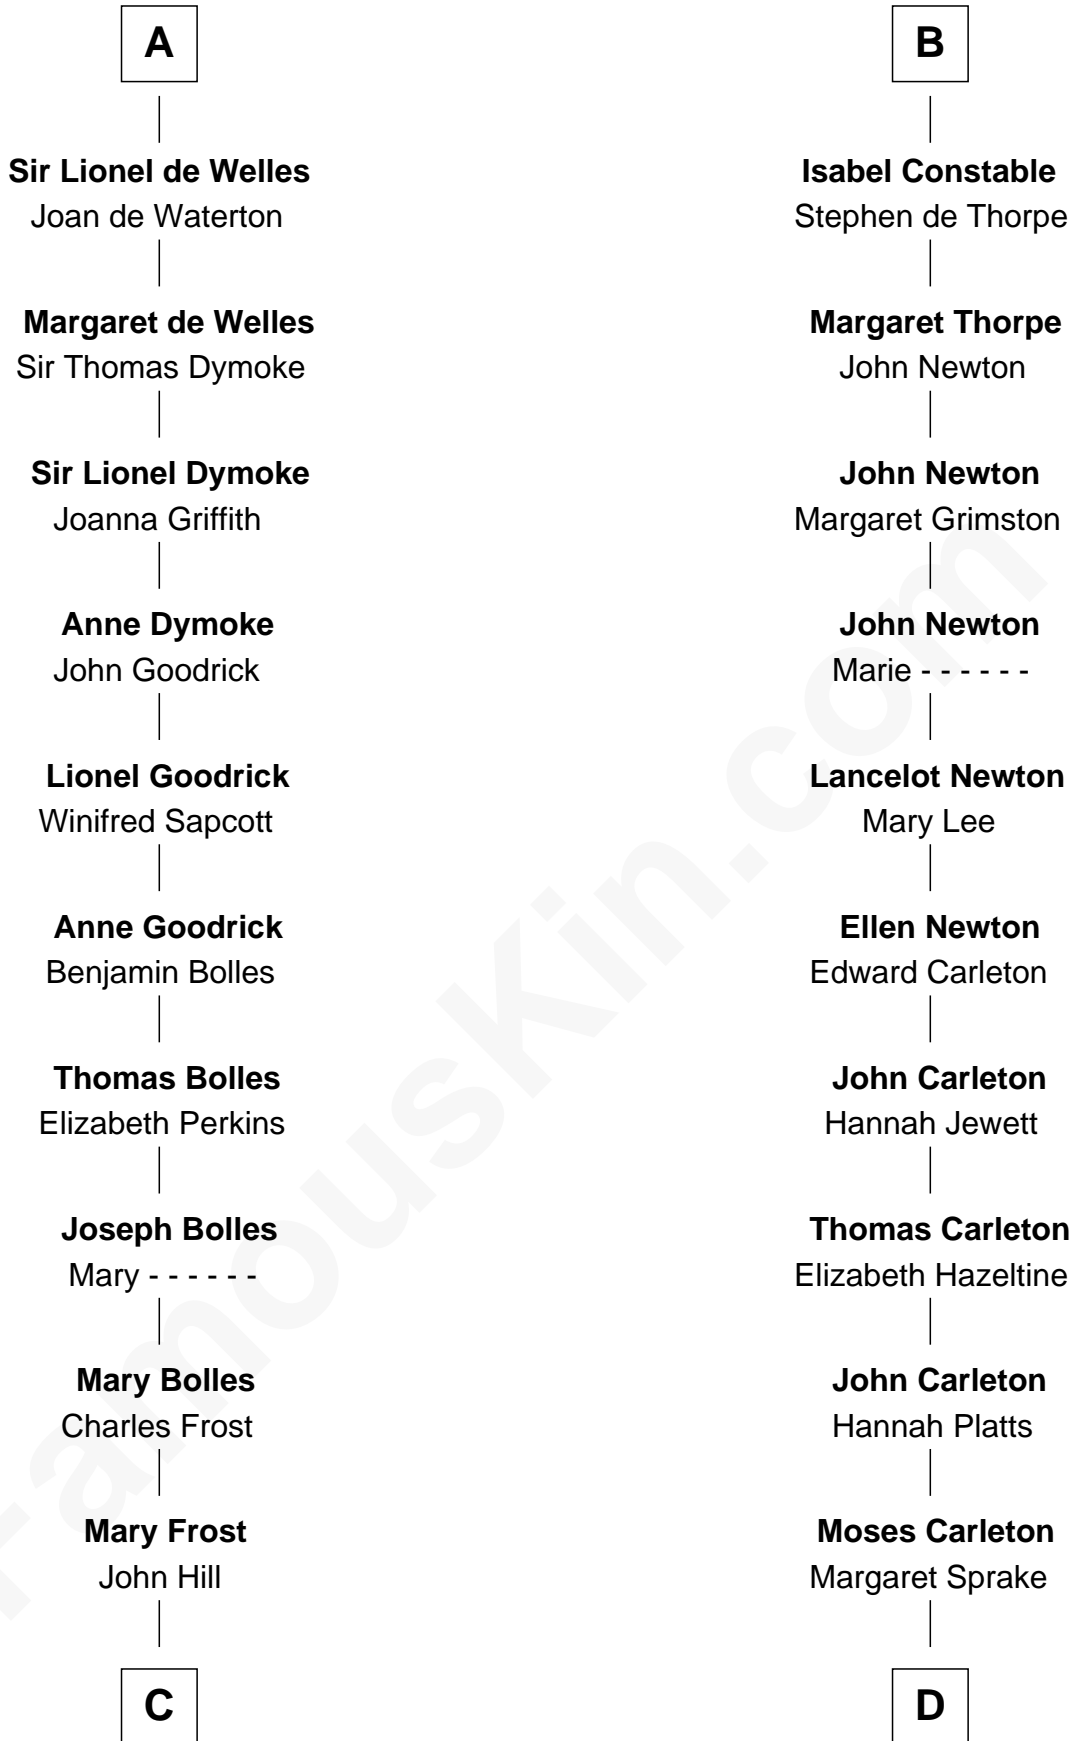

FamousKin.com Relationship Chart of

Ichabod Goodwin

27th Governor of New Hampshire

19th cousin 1 time removed of

Charles A. Pillsbury

Co-Founder of C.A. Pillsbury Co.

C

Elisha Hill
Mary Plaisted

Hannah Hill
Dominicus Goodwin

Samuel Goodwin
Anna Thompson Gerrish

Ichabod Goodwin
27th Governor of New Hampshire

D

Henry Carleton
Polly Greeley

Margaret Sprague Carleton
George Alfred Pillsbury

Charles A. Pillsbury
Co-Founder of C.A. Pillsbury Co.