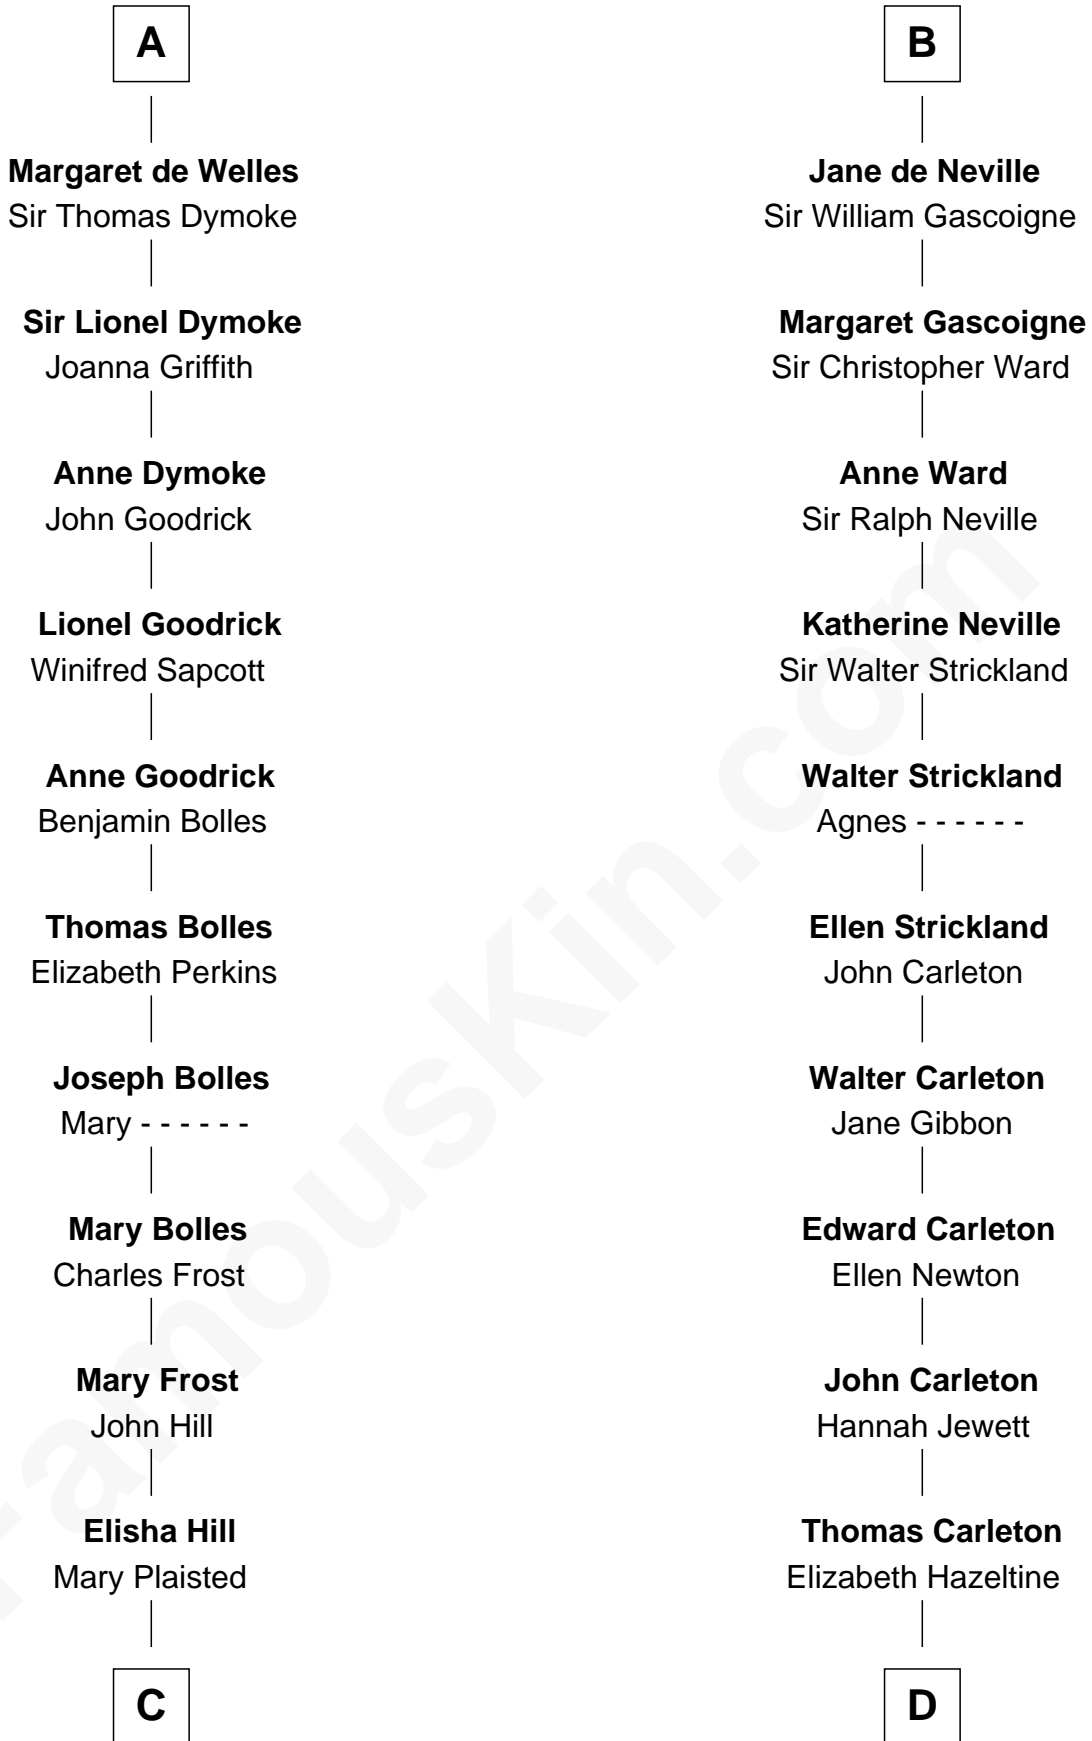

FamousKin.com

Relationship Chart of

Ichabod Goodwin

27th Governor of New Hampshire

19th cousin 2 times removed of

Charles A. Pillsbury

Co-Founder of C.A. Pillsbury Co.

C

Hannah Hill
Dominicus Goodwin

Samuel Goodwin
Anna Thompson Gerrish

Ichabod Goodwin
27th Governor of New Hampshire

D

John Carleton
Hannah Platts

Moses Carleton
Margaret Sprake

Henry Carleton
Polly Greeley

Margaret Sprague Carleton
George Alfred Pillsbury