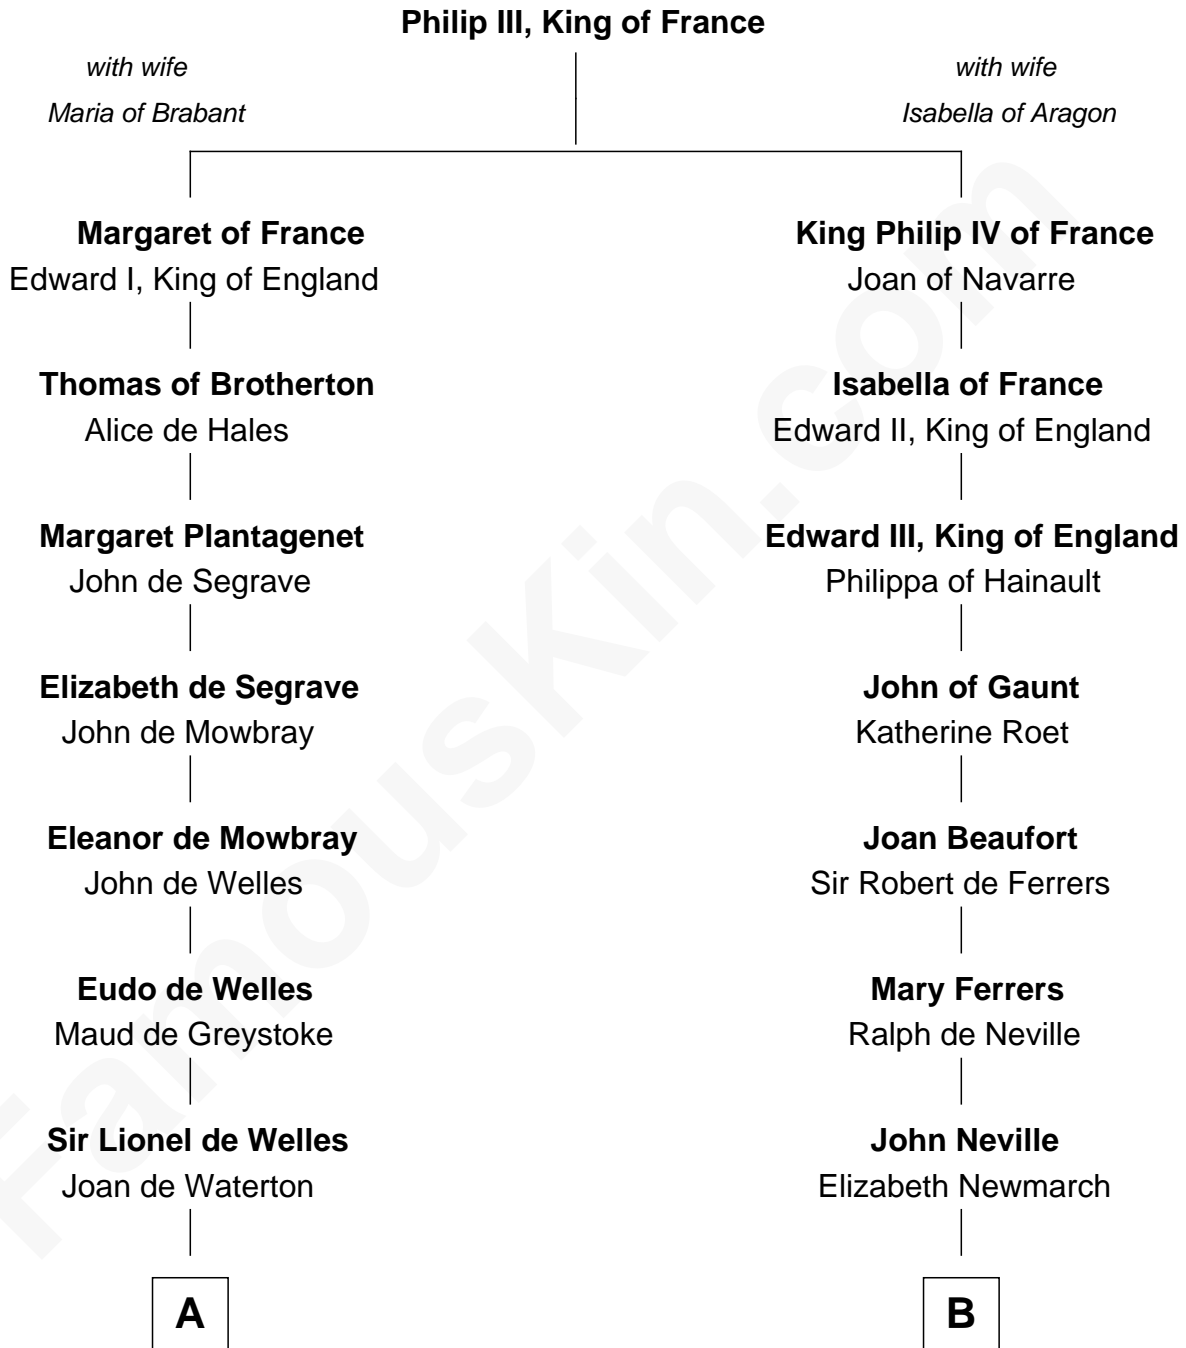

FamousKin.com

Relationship Chart of

Ichabod Goodwin

27th Governor of New Hampshire

19th cousin 2 times removed of

Charles A. Pillsbury

Co-Founder of C.A. Pillsbury Co.

C

Hannah Hill
Dominicus Goodwin

Samuel Goodwin
Anna Thompson Gerrish

Ichabod Goodwin
27th Governor of New Hampshire

D

John Carleton
Hannah Platts

Moses Carleton
Margaret Sprake

Henry Carleton
Polly Greeley

Margaret Sprague Carleton
George Alfred Pillsbury