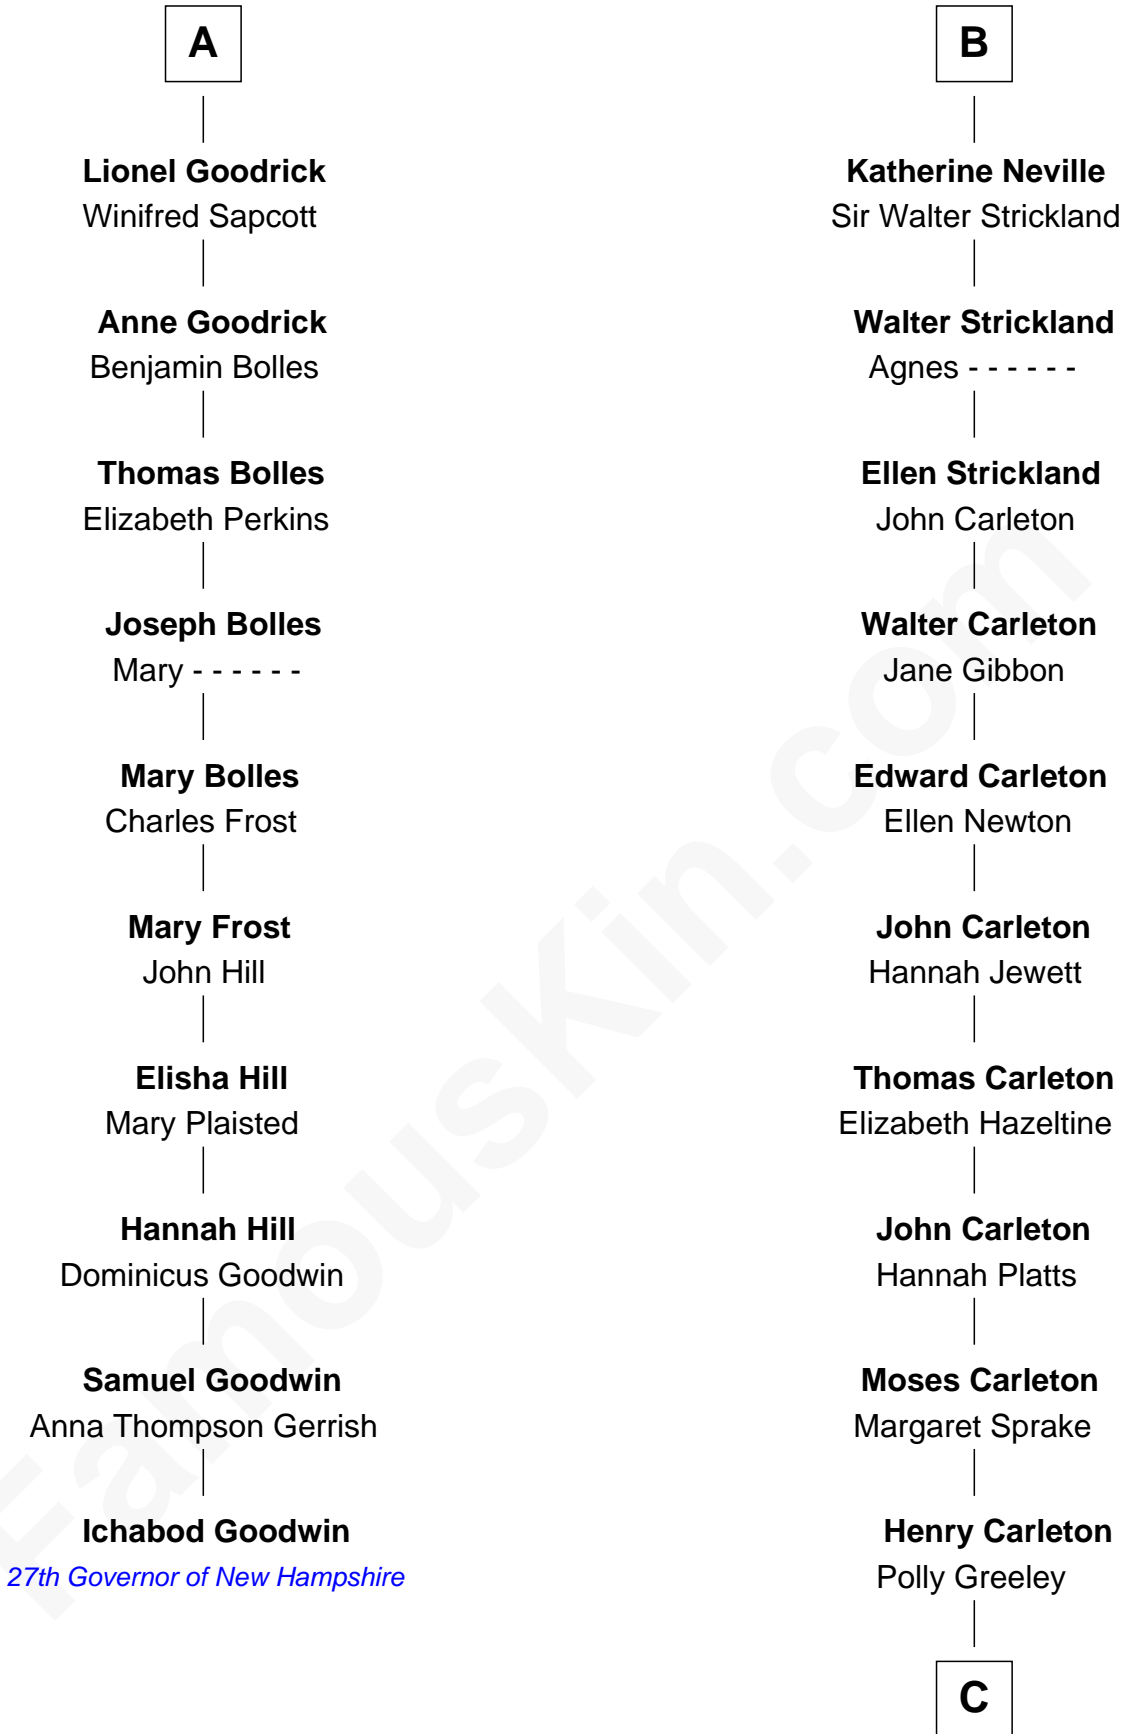

FamousKin.com Relationship Chart of

Ichabod Goodwin

27th Governor of New Hampshire

16th cousin 2 times removed of

Charles A. Pillsbury

Co-Founder of C.A. Pillsbury Co.

Sir Henry de Percy

Idoine de Clifford