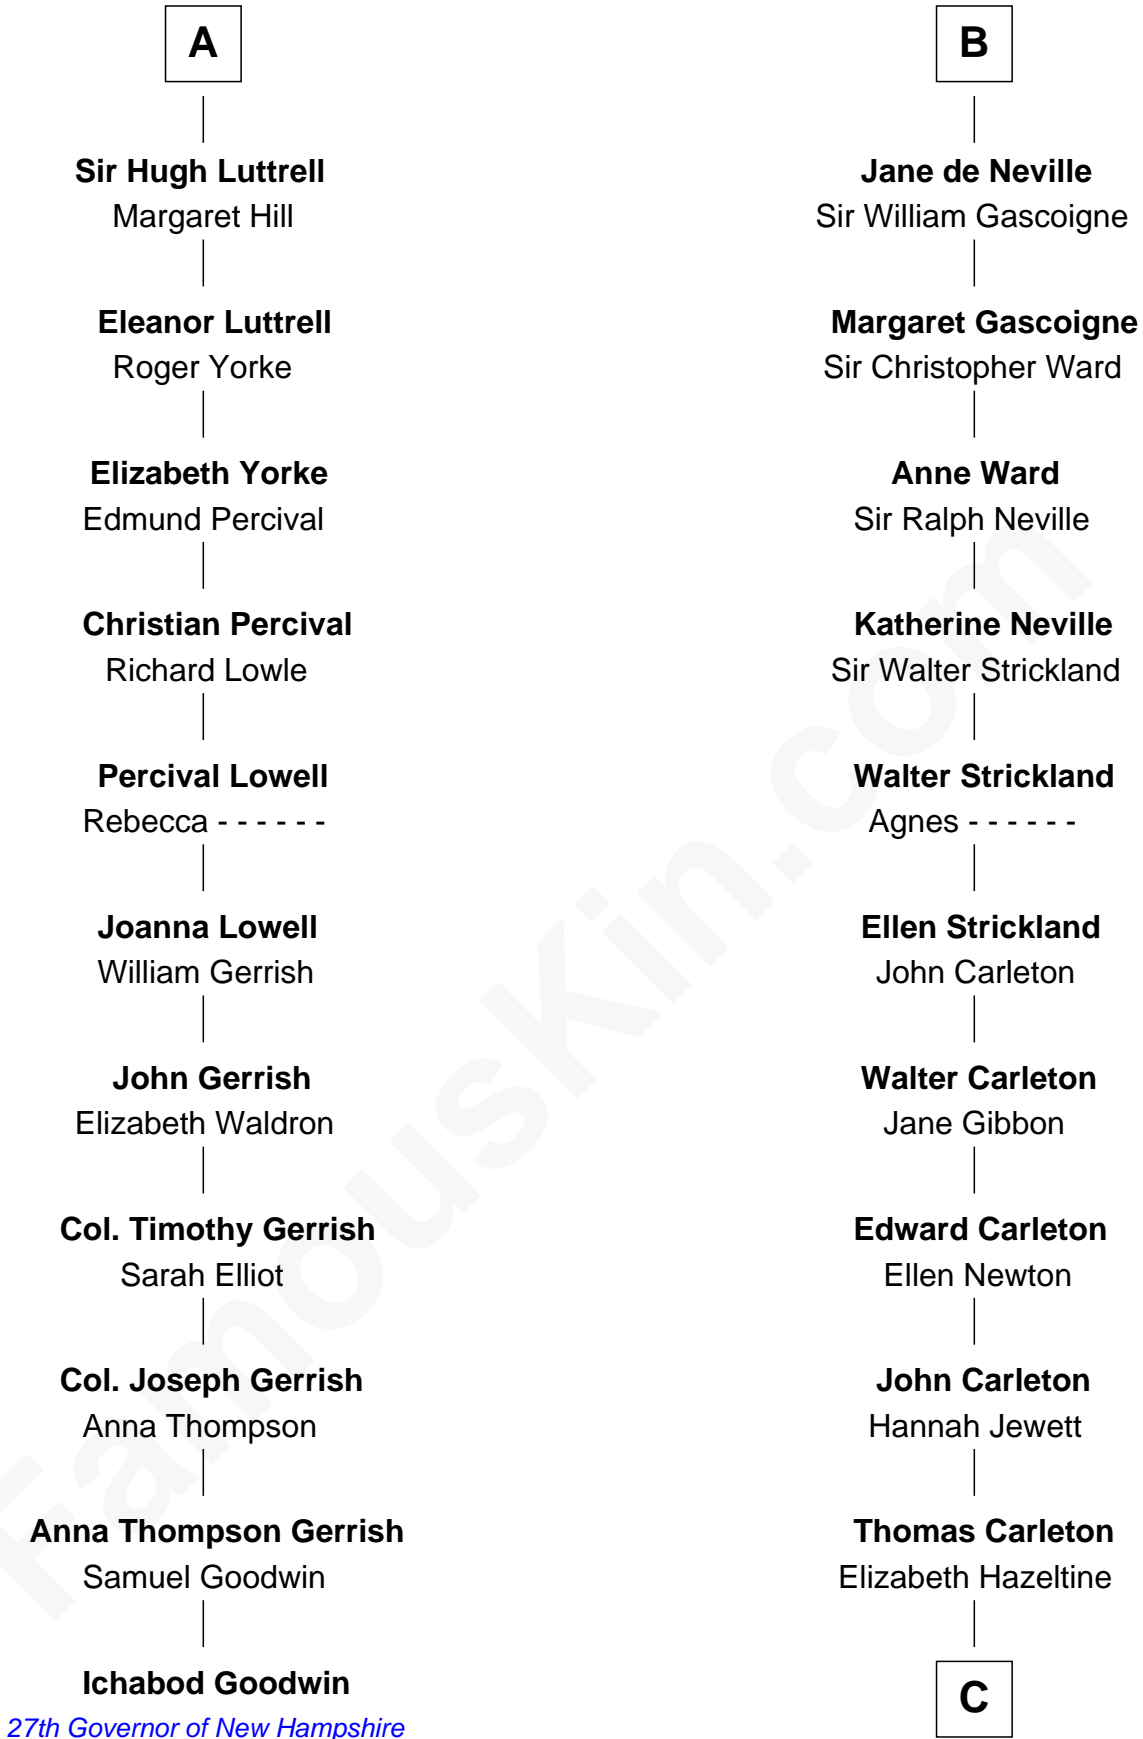

FamousKin.com Relationship Chart of

Ichabod Goodwin

27th Governor of New Hampshire

17th cousin 4 times removed of

Charles A. Pillsbury

Co-Founder of C.A. Pillsbury Co.

Sir Humphrey de Bohun

Eleanor de Braiose

C

John Carleton

Hannah Platts

Moses Carleton

Margaret Sprake

Henry Carleton

Polly Greeley

Margaret Sprague Carleton