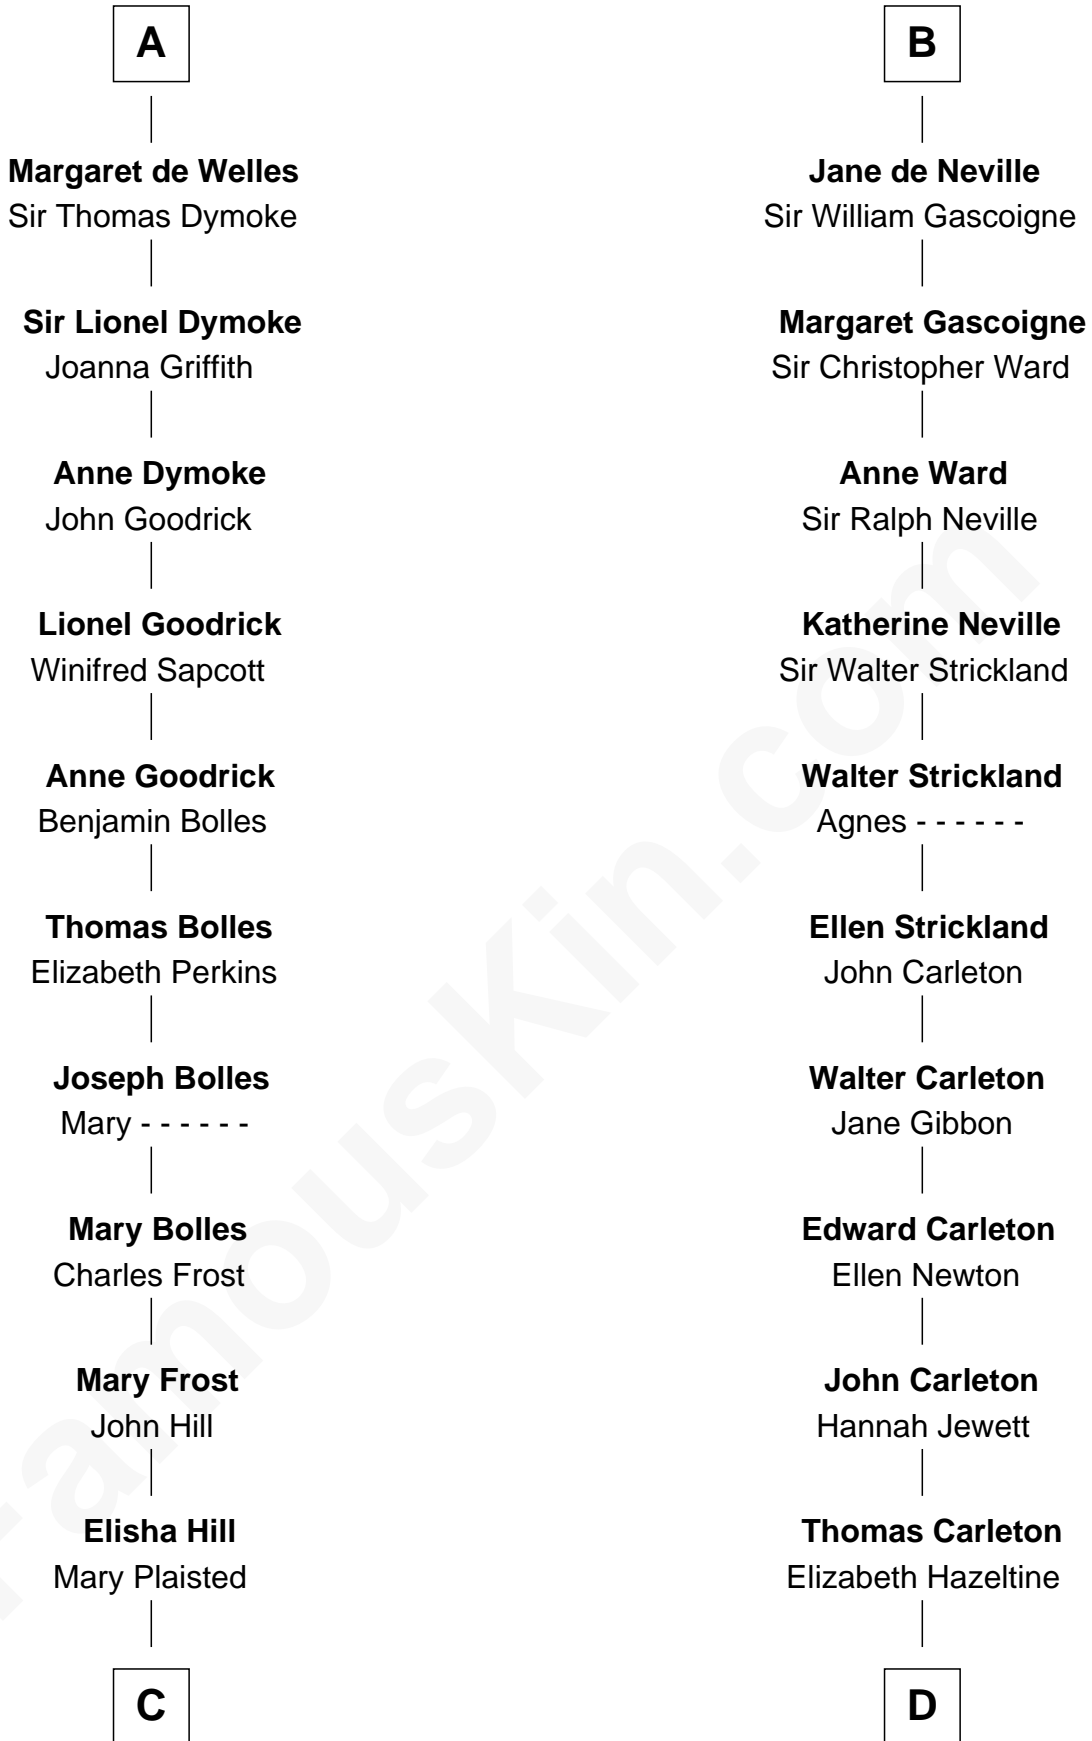

FamousKin.com

Relationship Chart of

Ichabod Goodwin

27th Governor of New Hampshire

19th cousin 2 times removed of

Charles A. Pillsbury

Co-Founder of C.A. Pillsbury Co.

Sir William de Ferrers

Margaret de Quincy

Joan de Ferrers
Sir Thomas de Berkeley

Sir Maurice de Berkeley
Eve la Zouche

Isabel de Berkeley
Sir Robert de Clifford

Sir Roger de Clifford
Maud de Beauchamp

Katherine de Clifford
Sir Ralph de Greystoke

Maud de Greystoke
Eudo de Welles

Sir Lionel de Welles
Joan de Waterton

A

Robert de Ferrers
Alianore de Bohun

Sir John Ferrers
Hawise Muscegros

Sir Robert Ferrers
Joan de la Mote

Sir Robert de Ferrers
Elizabeth Botiller

Sir Robert de Ferrers
Joan Beaufort

Mary Ferrers
Ralph de Neville

John Neville
Elizabeth Newmarch

B

C

Hannah Hill
Dominicus Goodwin

Samuel Goodwin
Anna Thompson Gerrish

Ichabod Goodwin
27th Governor of New Hampshire