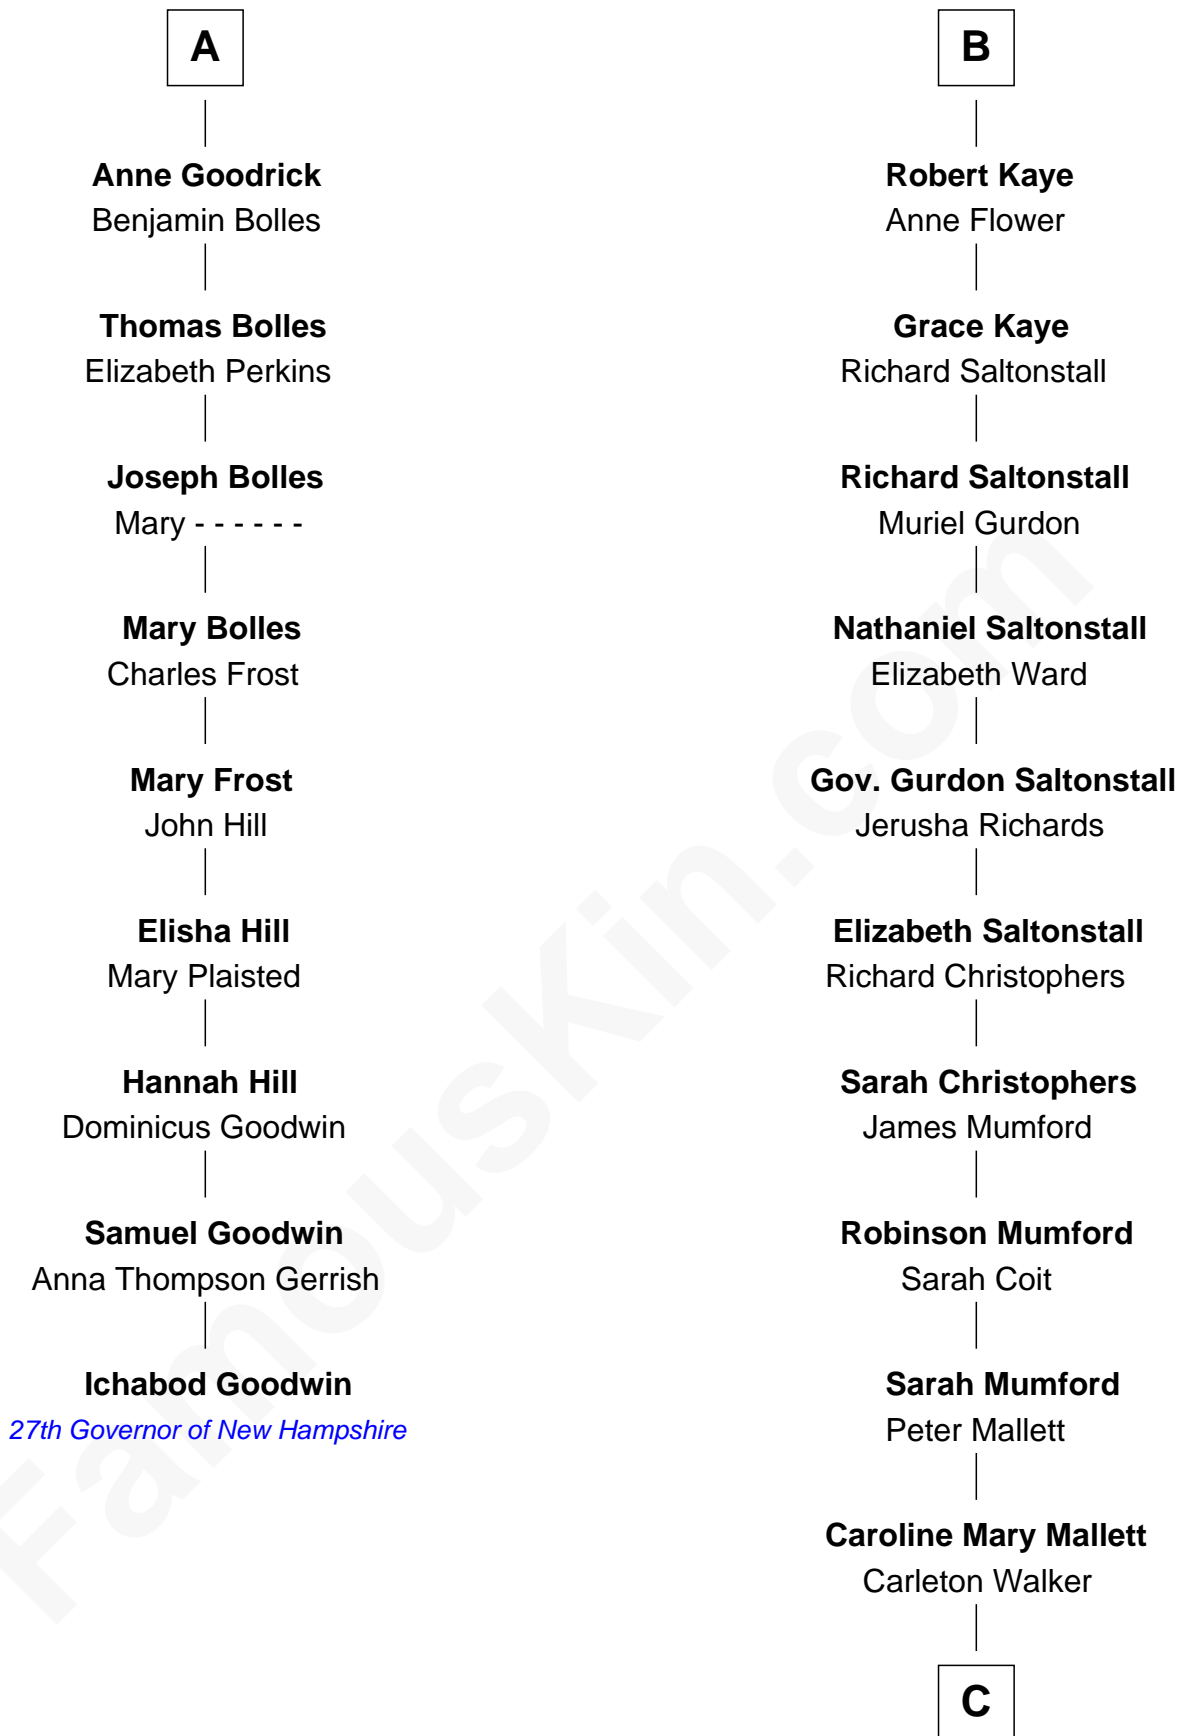

# FamousKin.com Relationship Chart of

**Ichabod Goodwin**

*27th Governor of New Hampshire*

**15th cousin 6 times removed of**

**Carly Fiorina**

*CEO of Hewlett-Packard*

**Sir Roger de Clifford**

Maud de Beauchamp

C

**Margaret Isabella Walker**

Heinrich Weber

**John Walker Weber**

Maude Graves

**Cara Carleton Weber**

Harold Marvin Sneed

**Joseph Tyree Sneed**