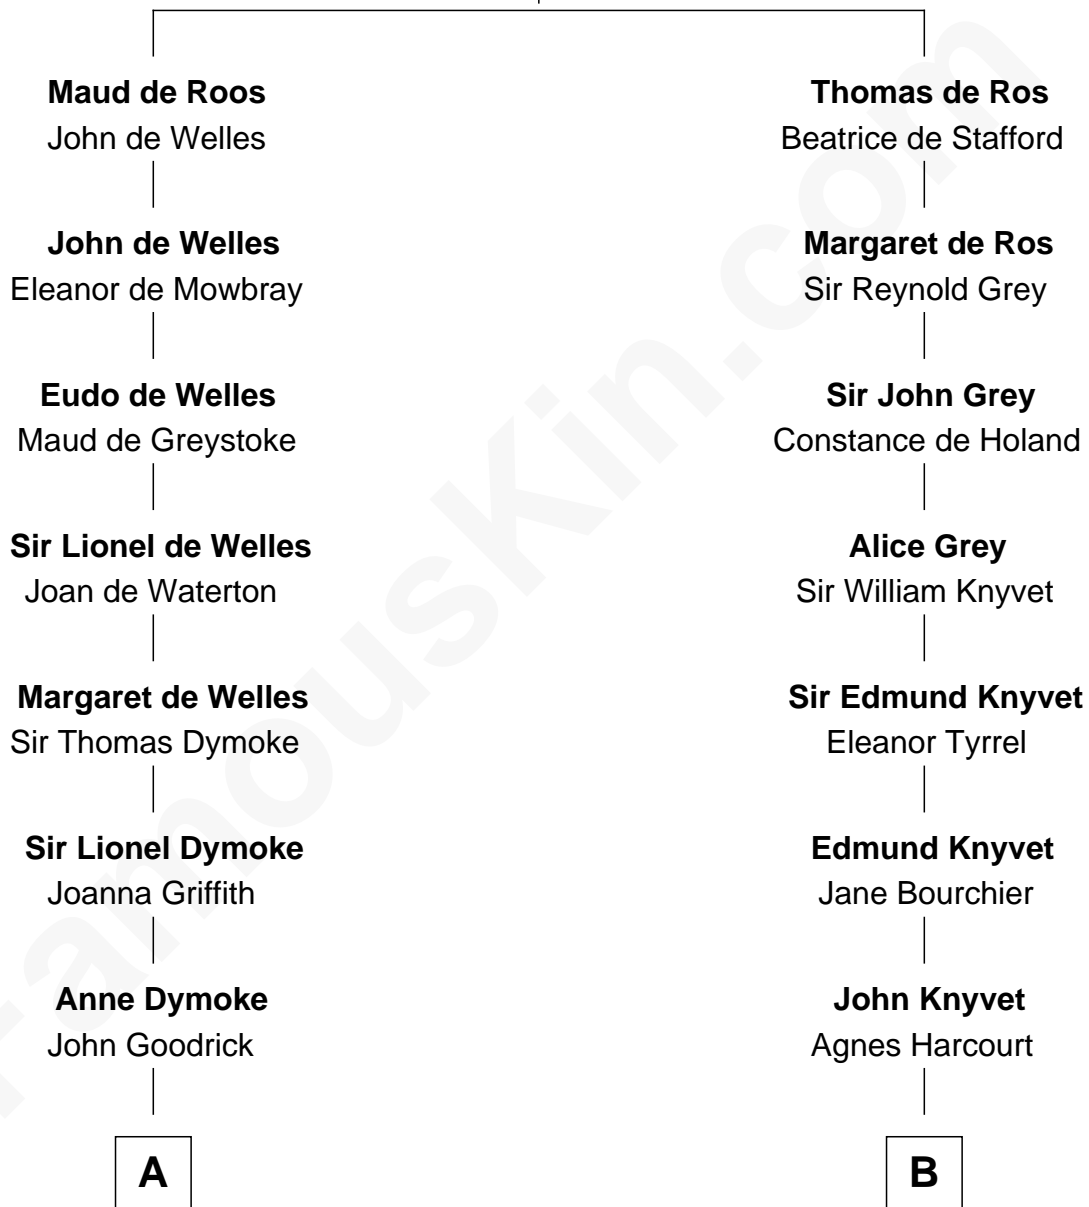

# FamousKin.com Relationship Chart of

**Ichabod Goodwin**

*27th Governor of New Hampshire*

**16th cousin 5 times removed of**

**Carly Fiorina**

*CEO of Hewlett-Packard*

**Sir William de Ros**  
Margery de Badlesmere

C

**Margaret Isabella Walker**

Heinrich Weber

**John Walker Weber**

Maude Graves

**Cara Carleton Weber**

Harold Marvin Sneed

**Joseph Tyree Sneed**