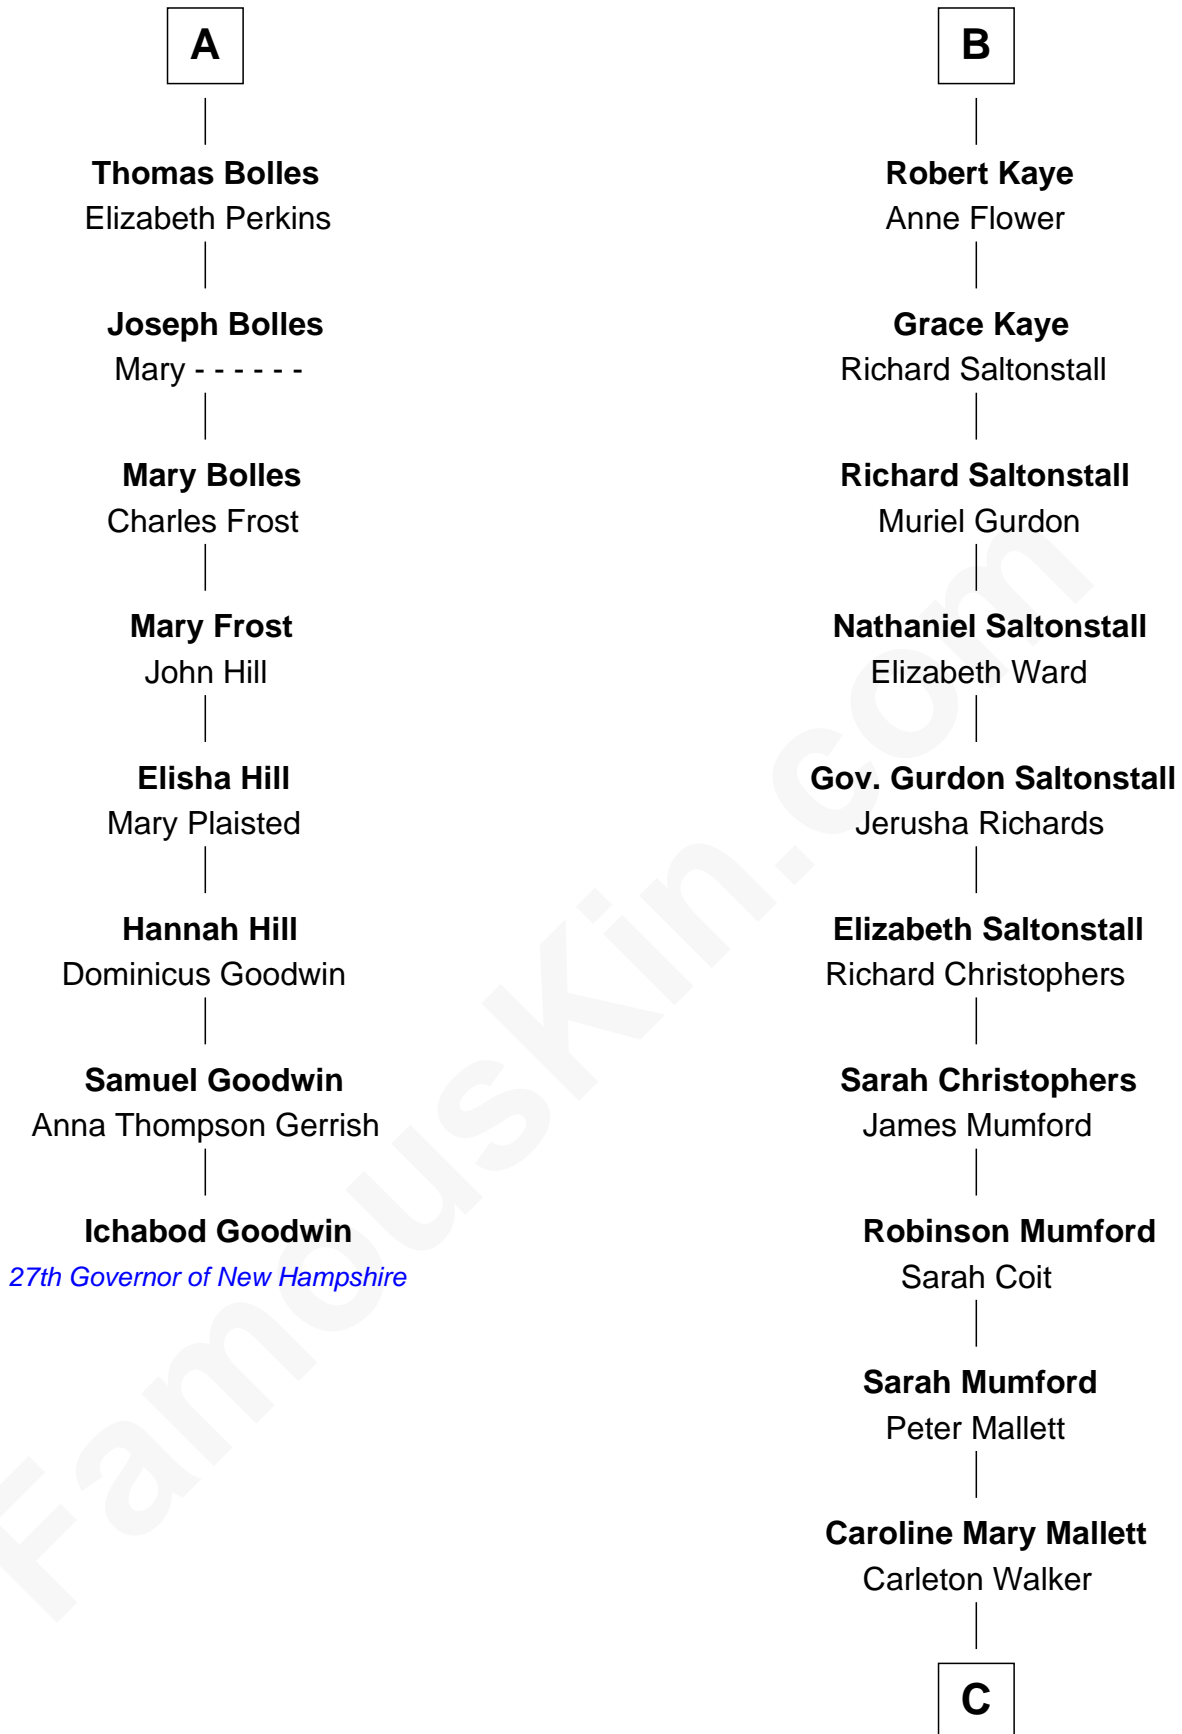

FamousKin.com Relationship Chart of

Ichabod Goodwin

27th Governor of New Hampshire

14th cousin 7 times removed of

Carly Fiorina

CEO of Hewlett-Packard

C

Margaret Isabella Walker

Heinrich Weber

John Walker Weber

Maude Graves

Cara Carleton Weber

Harold Marvin Sneed

Joseph Tyree Sneed

Madelon Montross Juergens

Carly Fiorina