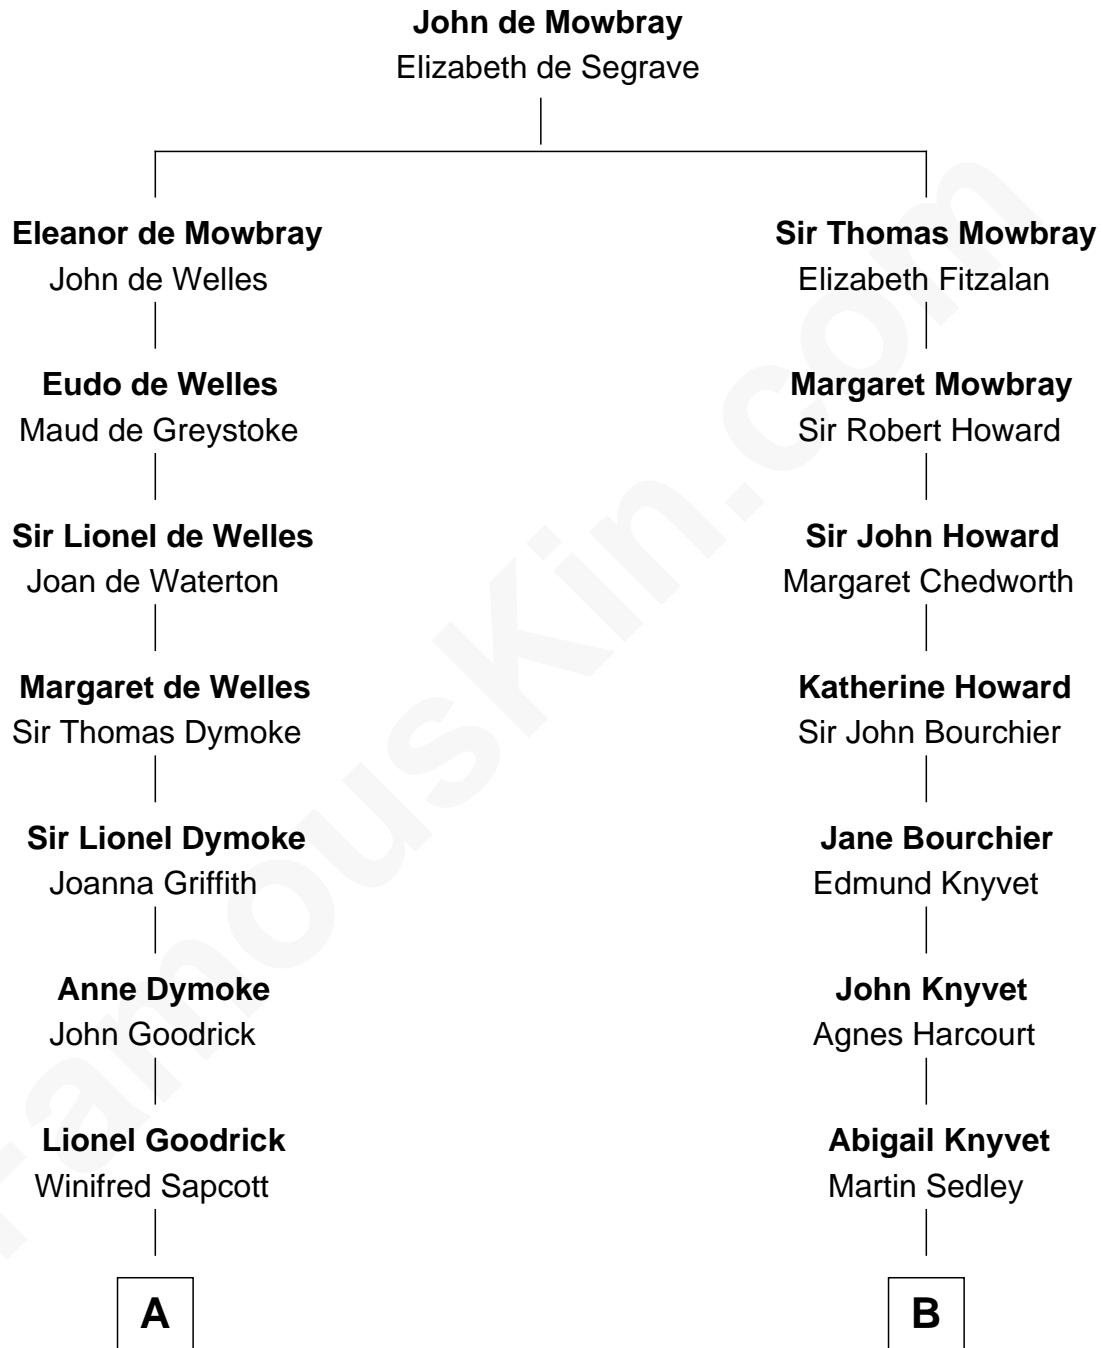

# FamousKin.com Relationship Chart of

**Ichabod Goodwin**

*27th Governor of New Hampshire*

15th cousin 5 times removed of

**Carly Fiorina**

*CEO of Hewlett-Packard*

**C**

**John Walker Weber**

Maude Graves

**Cara Carleton Weber**

Harold Marvin Sneed

**Joseph Tyree Sneed**

Madelon Montross Juergens

**Carly Fiorina**

*CEO of Hewlett-Packard*