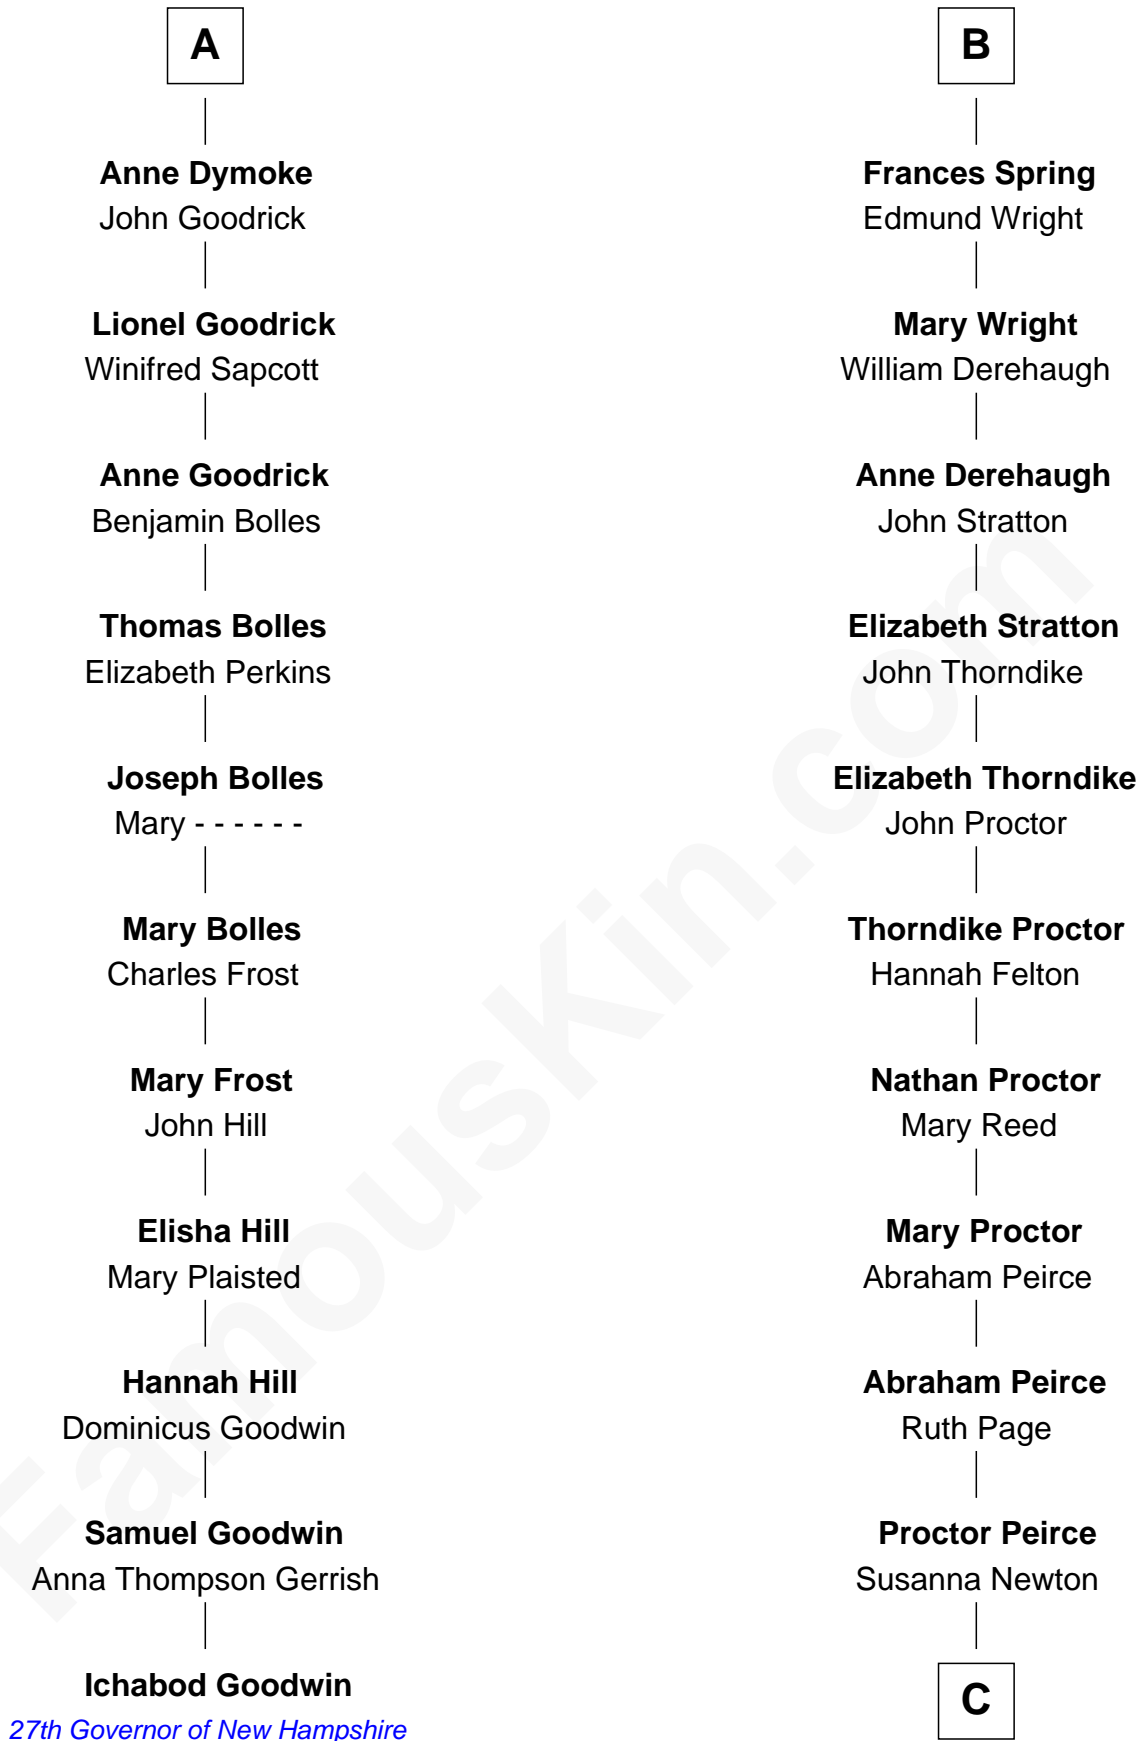

FamousKin.com Relationship Chart of

Ichabod Goodwin

27th Governor of New Hampshire

17th cousin 4 times removed of

John Lithgow

Stage, TV, and Movie Actor

Bartholomew de Badlesmere

Margaret de Clare

Sir John de Tibetot

Sir Robert de Tibetot

Margaret Deincourt

Elizabeth de Tibetot

Sir Philip le Despencer

Margery Despencer

Sir Roger Wentworth

Henry Wentworth

Elizabeth Howard

Margery Wentworth

Sir William Waldegrave

Dorothy Waldegrave

Sir John Spring

B

C

William Peirce

Ellen Prentiss

Ellen Prentiss Peirce

Washington Lithgow

Arthur Washington Lithgow

Ina Berenice Robinson

Arthur Washington Lithgow

Sarah Jane Price

John Lithgow