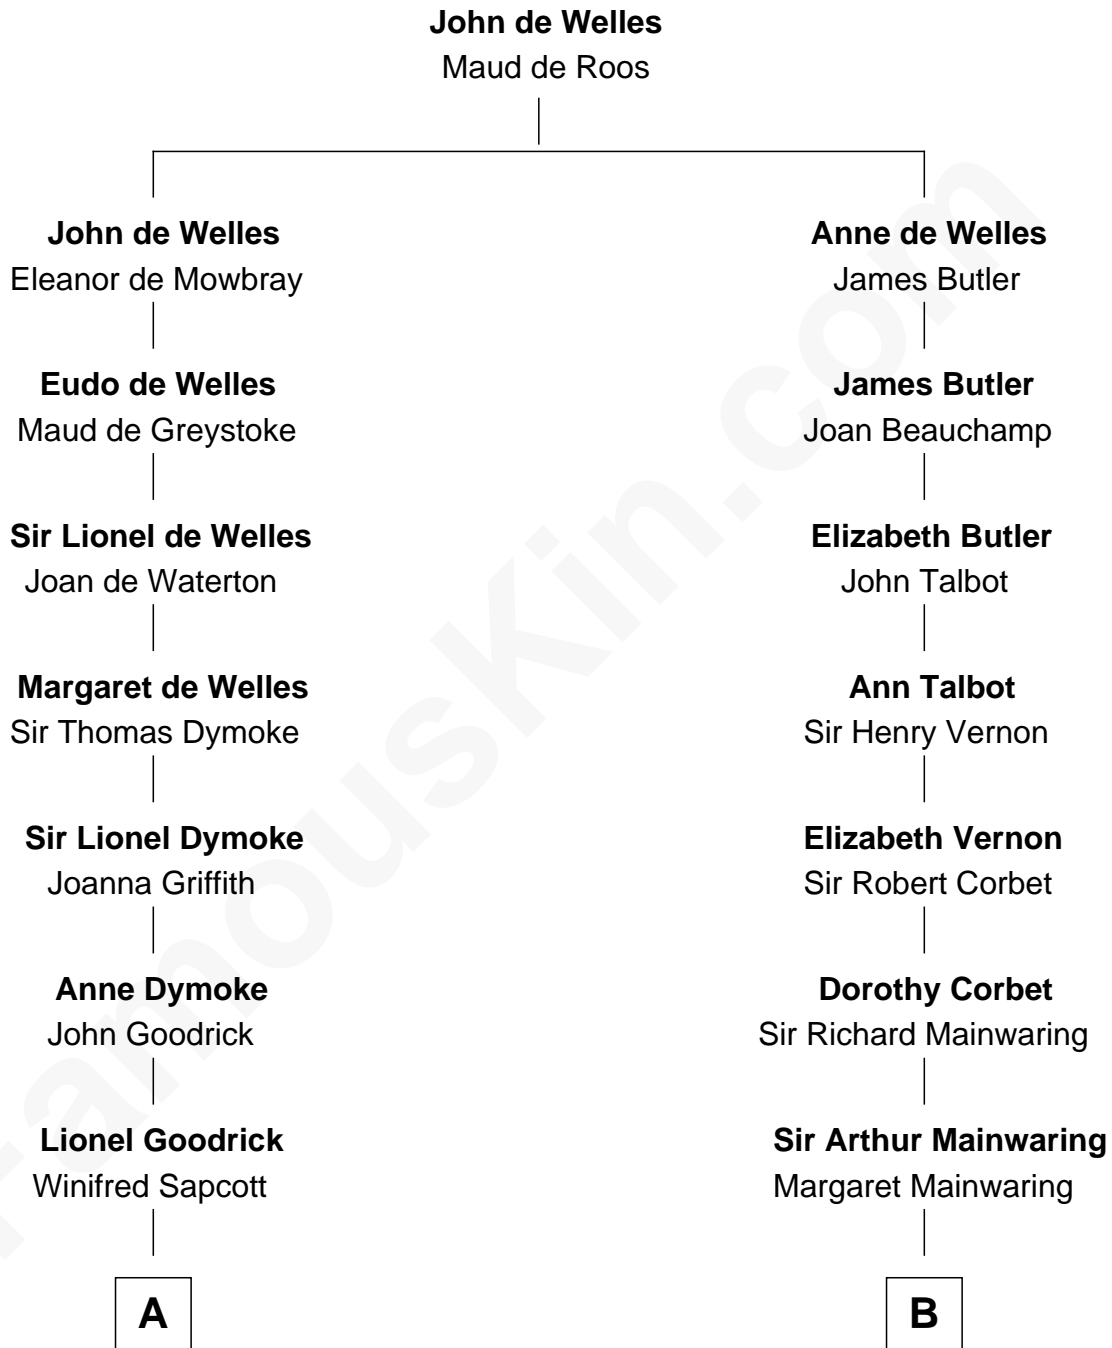

FamousKin.com Relationship Chart of

Ichabod Goodwin

27th Governor of New Hampshire

15th cousin 4 times removed of

Illeana Douglas

TV and Movie Actress

C

—
Melvyn Edouard Hesselberg

Rosalind Hightower

—
Gregory Hesselberg

Joan Georgescu

—
Illeana Douglas

TV and Movie Actress

FamousKin.com