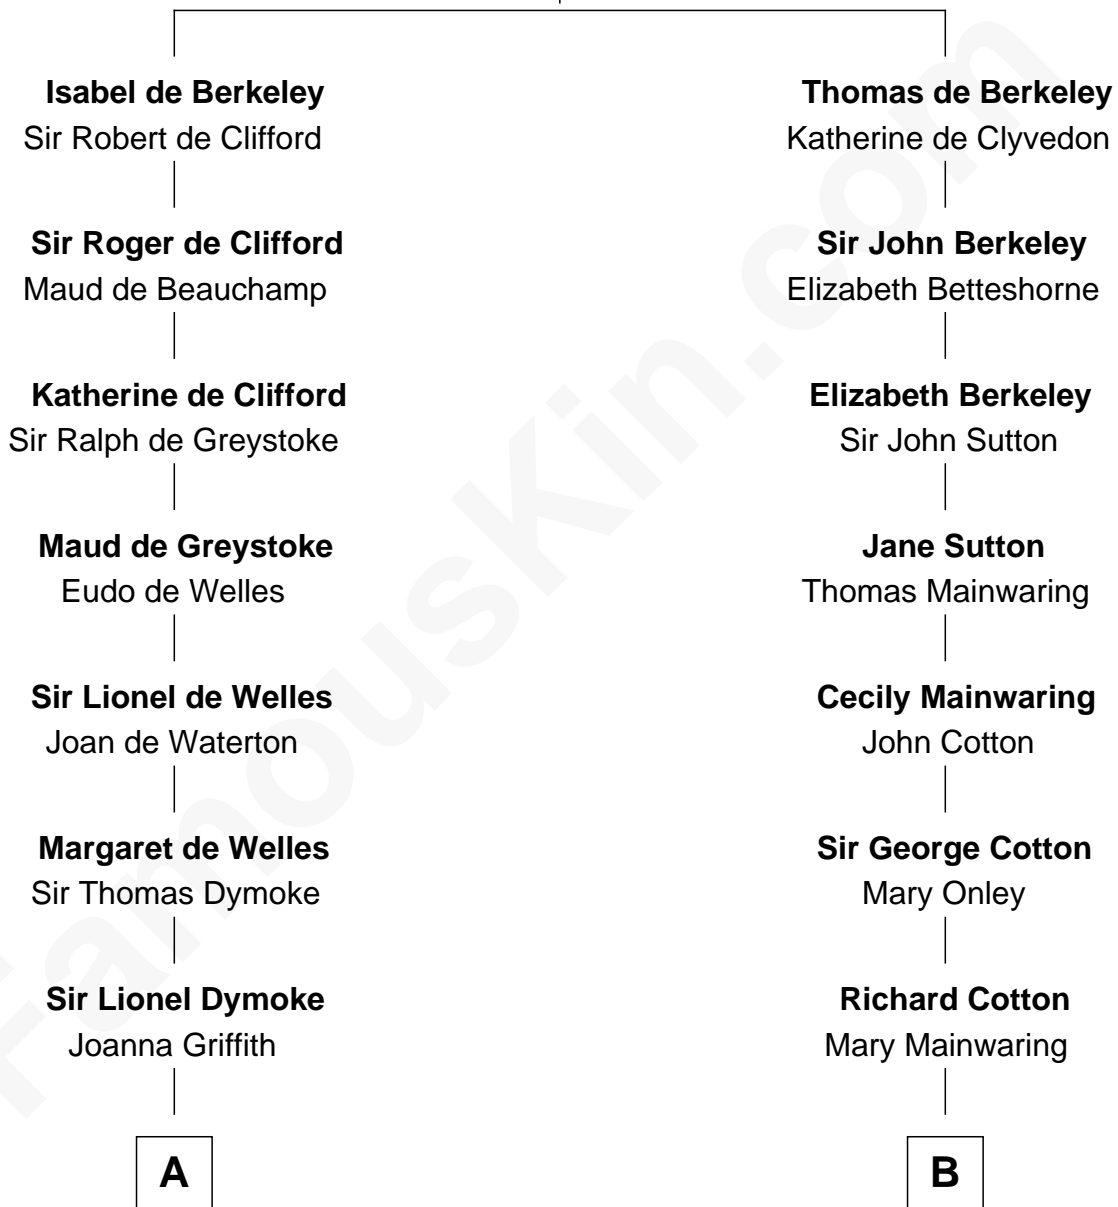

# FamousKin.com Relationship Chart of

**Ichabod Goodwin**

*27th Governor of New Hampshire*

17th cousin 1 time removed of

**Illeana Douglas**

*TV and Movie Actress*

**Sir Maurice de Berkeley**

Eve la Zouche

C

Gregory Hesselberg

Joan Georgescu

Illeana Douglas

*TV and Movie Actress*

FamousKin.com

Illeana Douglas photo by [Lan Bui](#) (CC BY-SA 2.0)