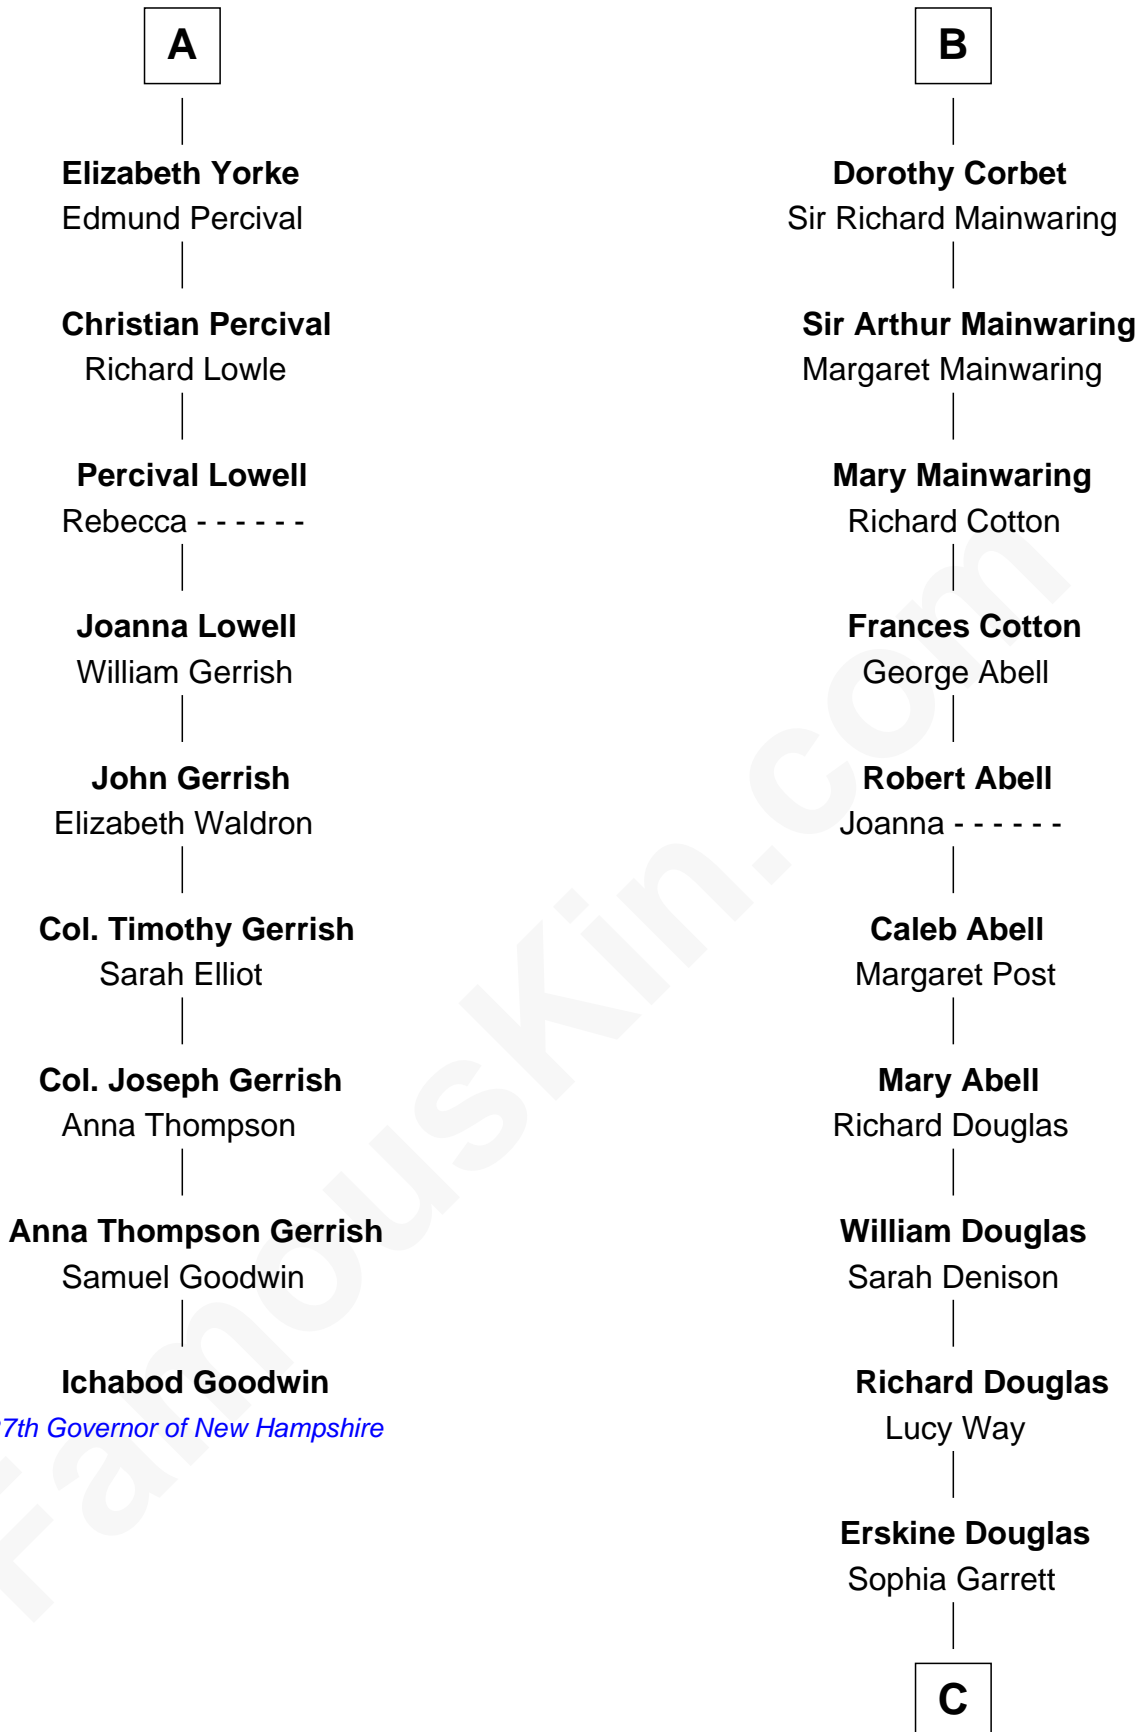

FamousKin.com Relationship Chart of

Ichabod Goodwin

27th Governor of New Hampshire

15th cousin 6 times removed of

Illeana Douglas

TV and Movie Actress

Humphrey de Bohun

Elizabeth Plantagenet

C

Emma Jane Douglas

Col. George Taliaferro Shackelford

Lena Priscilla Shackelford

Edouard Gregory Hesselberg

Melvyn Edouard Hesselberg

Rosalind Hightower

Gregory Hesselberg