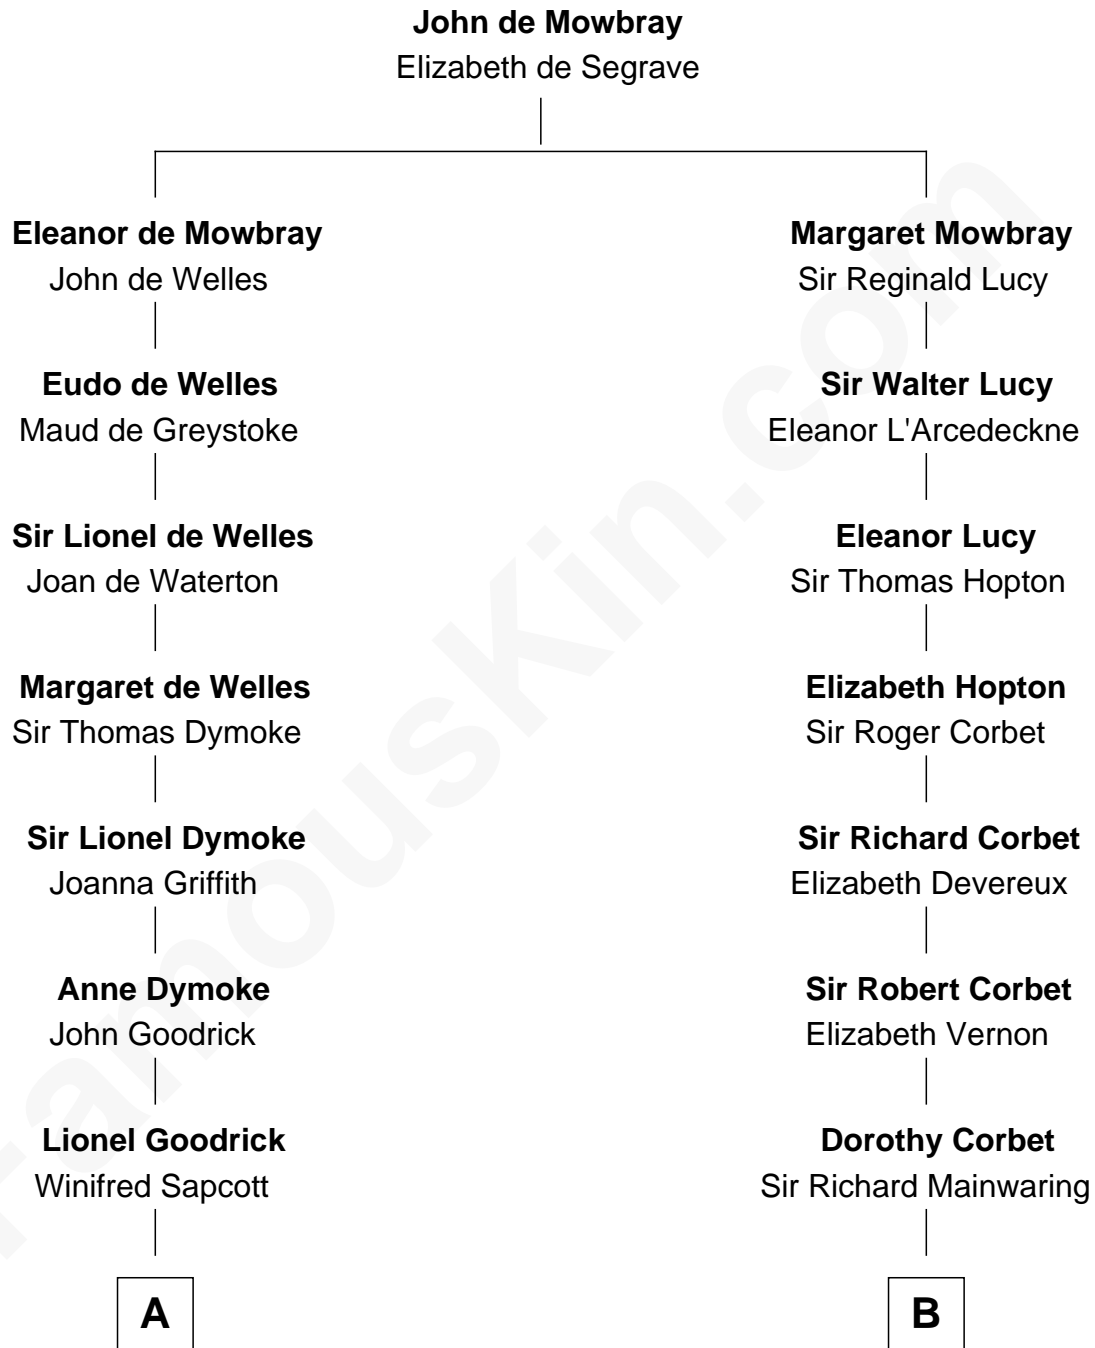

FamousKin.com Relationship Chart of

Ichabod Goodwin

27th Governor of New Hampshire

15th cousin 5 times removed of

Illeana Douglas

TV and Movie Actress

C

Lena Priscilla Shackelford
Edouard Gregory Hesselberg

Melvyn Edouard Hesselberg
Rosalind Hightower

Gregory Hesselberg
Joan Georgescu

Illeana Douglas
TV and Movie Actress