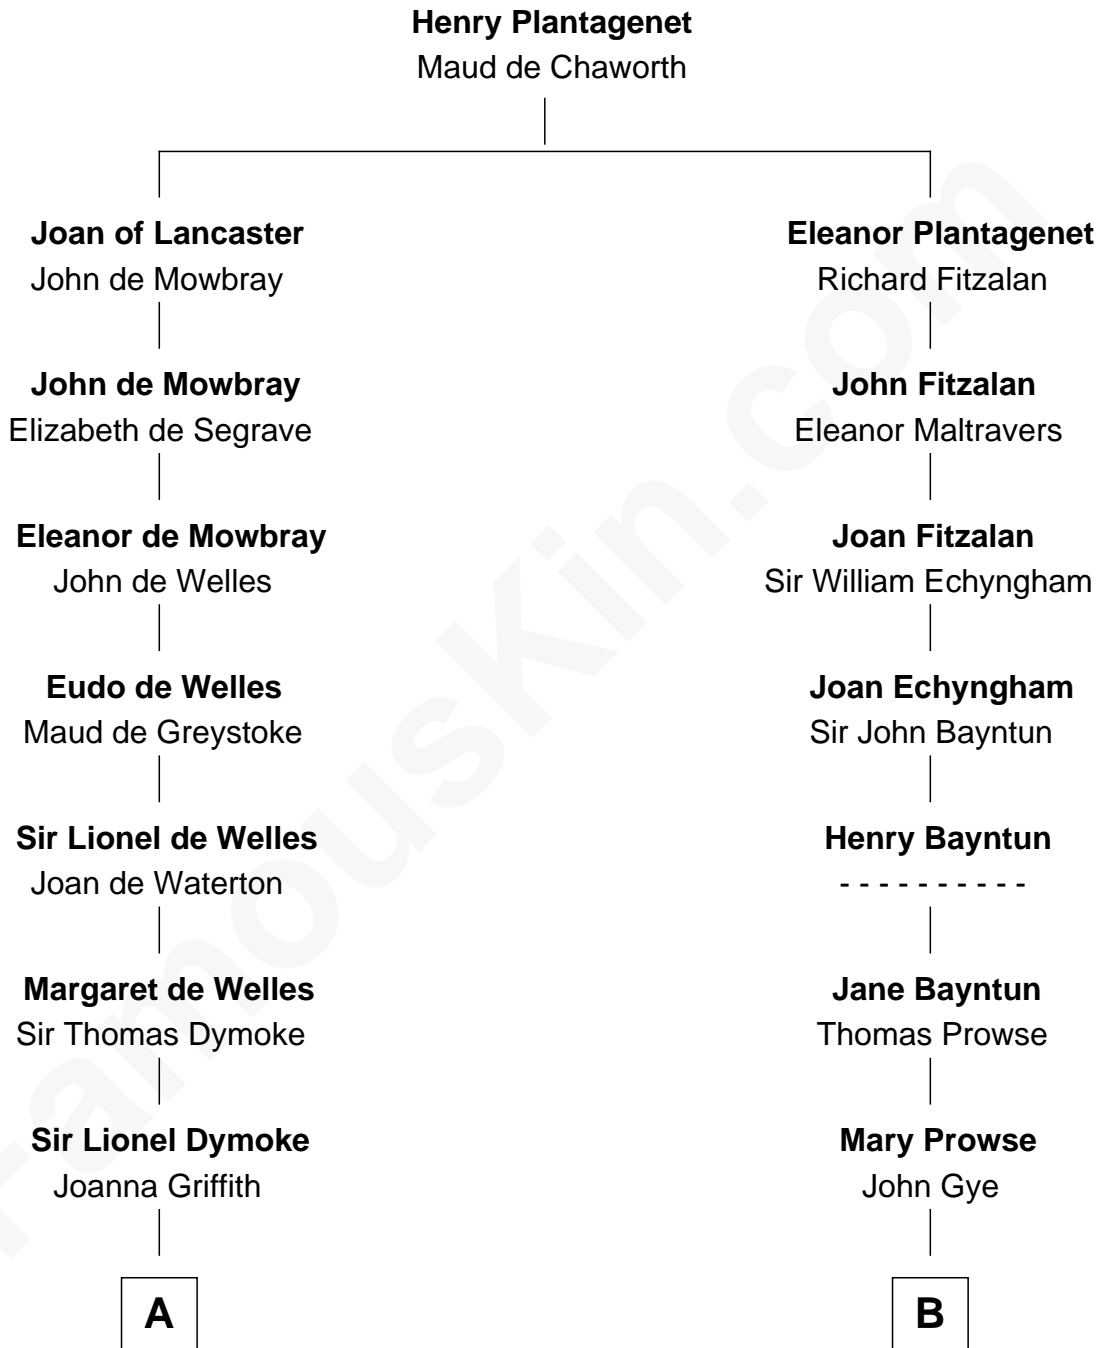

FamousKin.com Relationship Chart of

Ichabod Goodwin

27th Governor of New Hampshire

17th cousin 2 times removed of

Sarah Palin

9th Governor of Alaska

C

Nellie Marie Brandt
Charles Francis Heath

Charles Richard Heath
Sarah Sheeran

Sarah Palin
9th Governor of Alaska

FamousKin.com