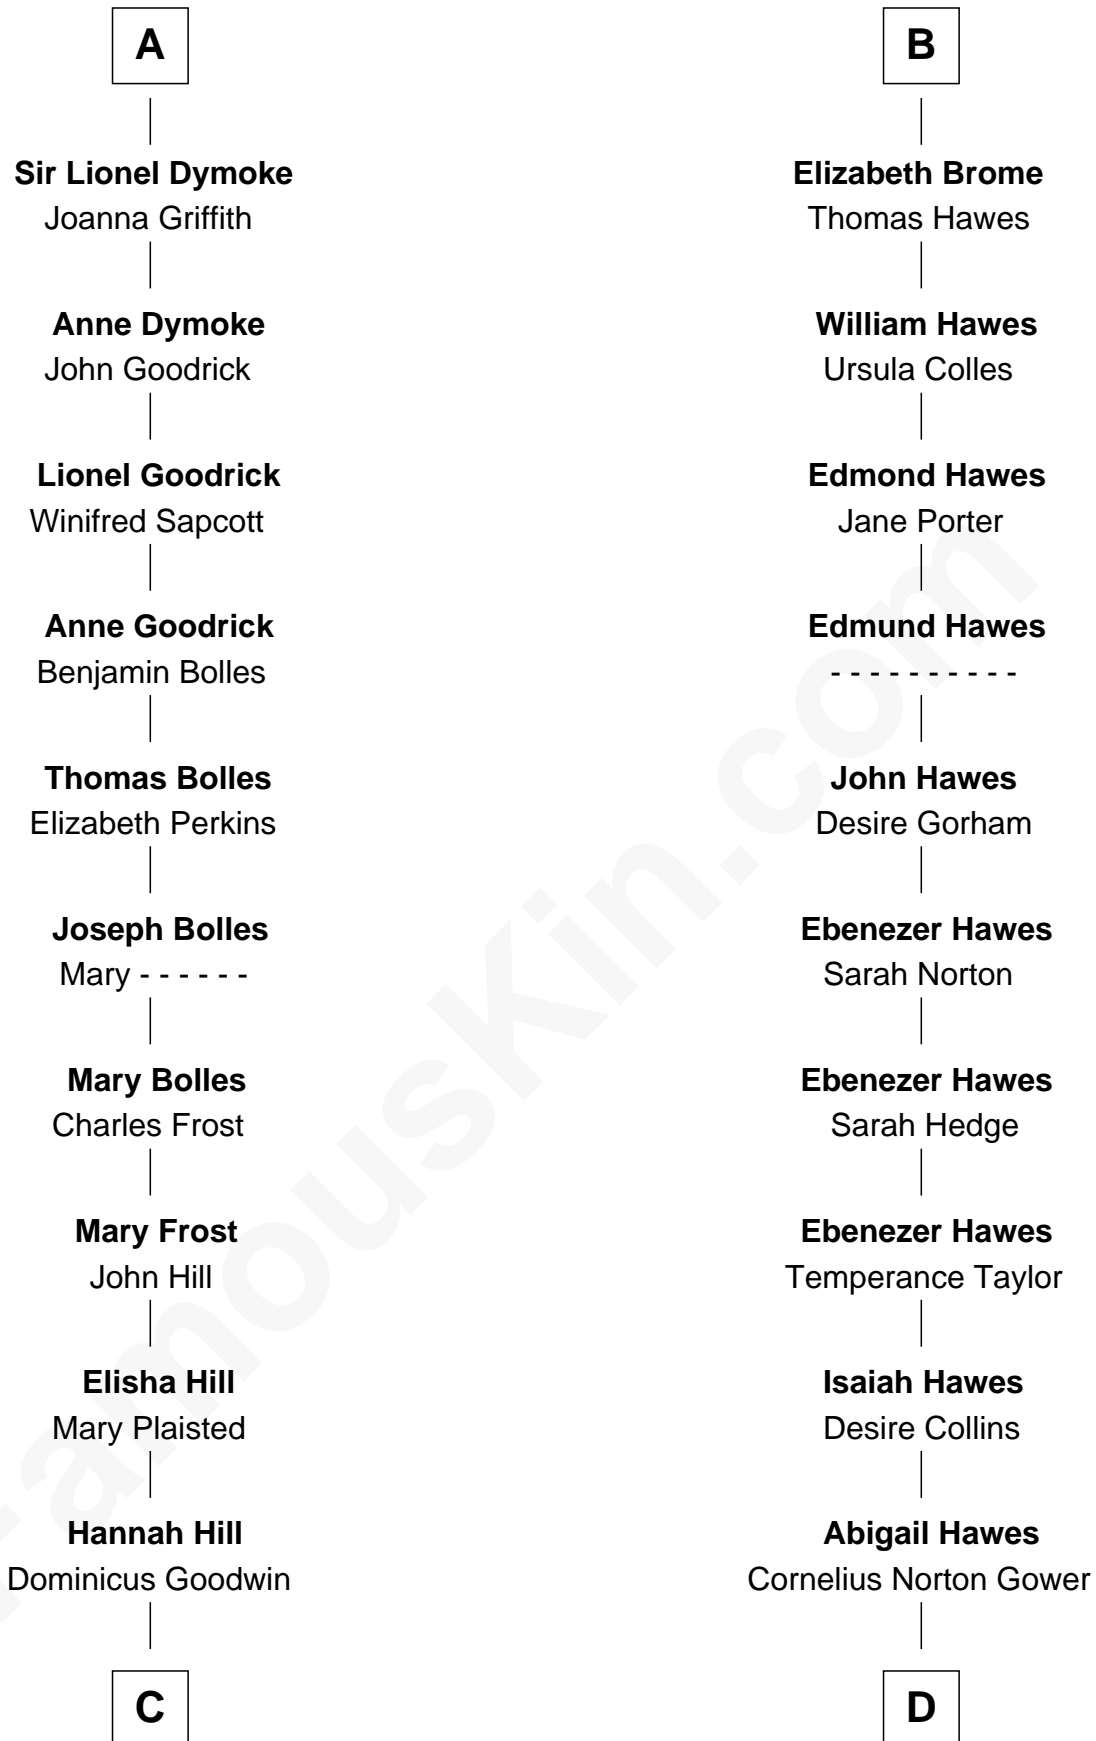

FamousKin.com Relationship Chart of

Ichabod Goodwin

27th Governor of New Hampshire

18th cousin 3 times removed of

Sarah Palin

9th Governor of Alaska

Sir Robert de Ros

Isabel de Aubeney

C

Samuel Goodwin
Anna Thompson Gerrish

Ichabod Goodwin
27th Governor of New Hampshire

D

Arthur Collins Gower
Mary Schmolz

James Carl Gower
Cora Godfrey Strong

Helen Louise Gower
Clement James Sheeran

Sarah Sheeran
Charles Richard Heath

Sarah Palin
9th Governor of Alaska

FamousKin.com