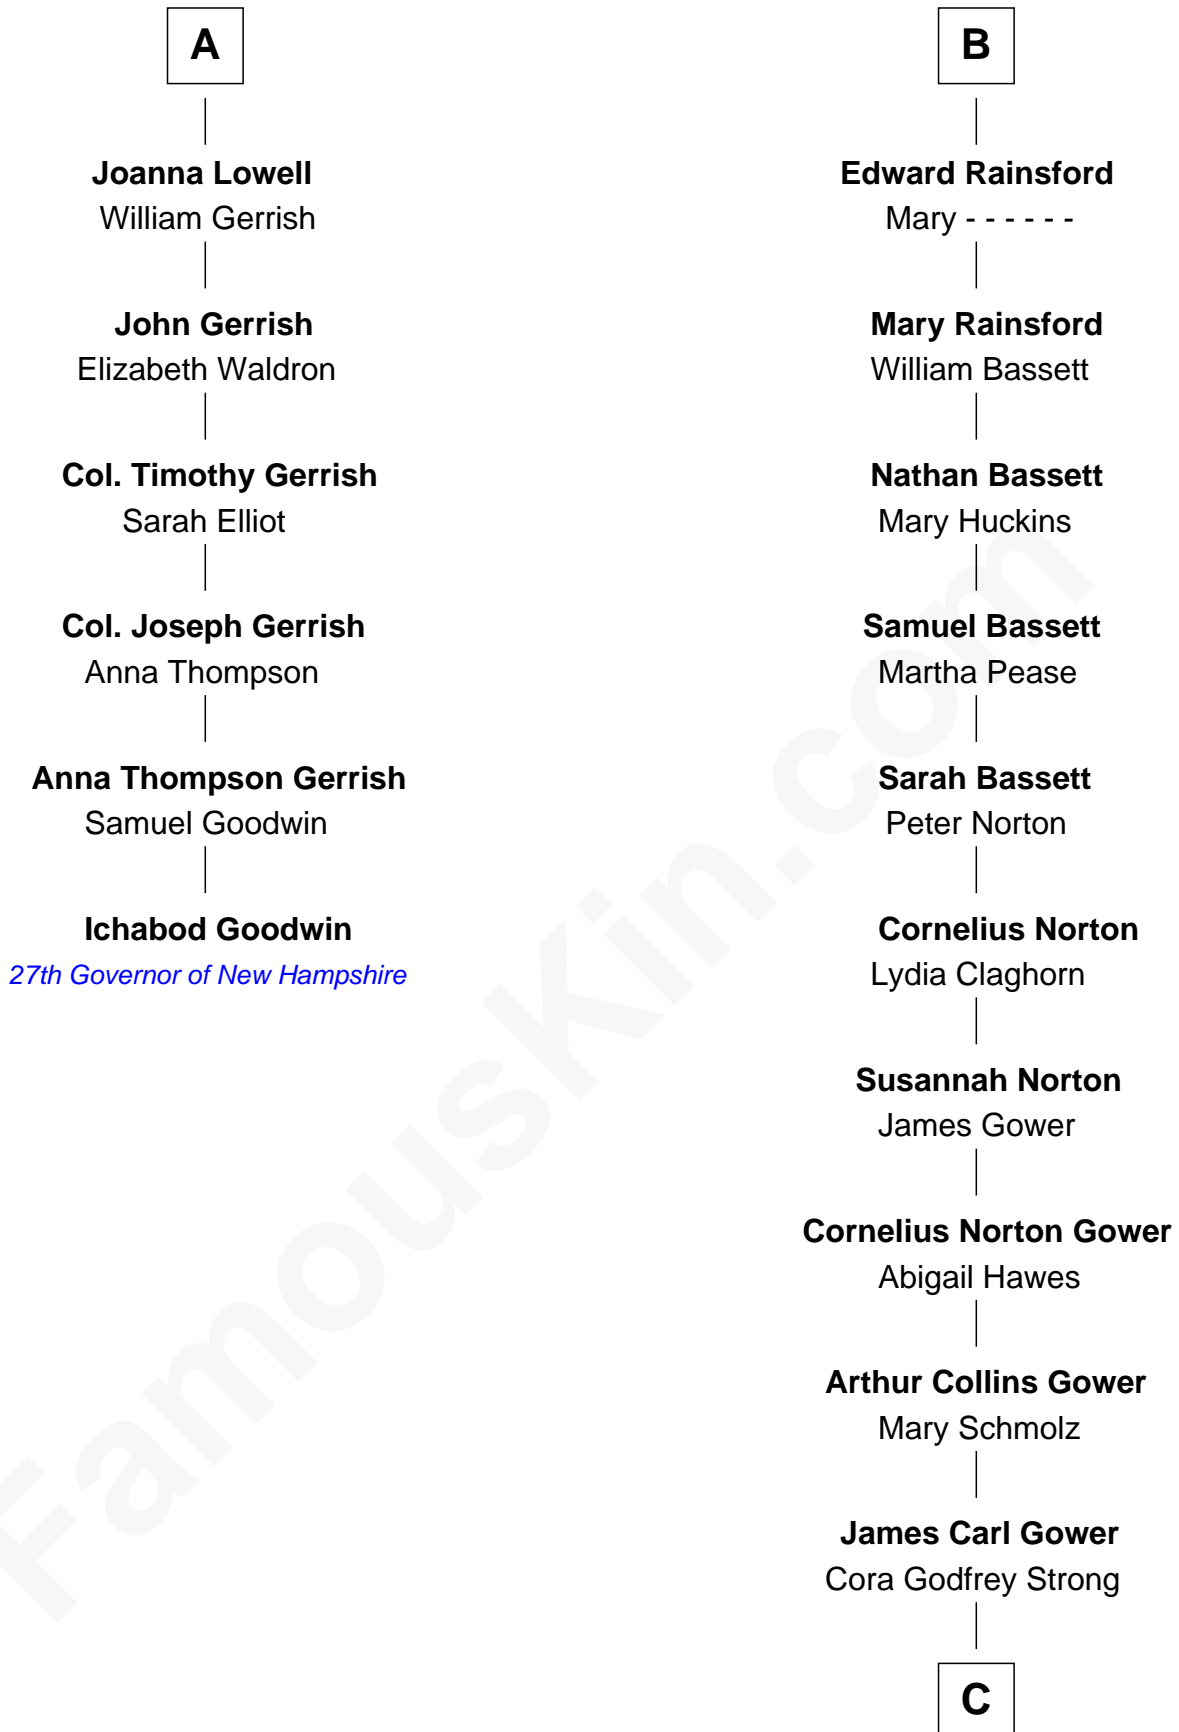

FamousKin.com Relationship Chart of

Ichabod Goodwin

27th Governor of New Hampshire

12th cousin 7 times removed of

Sarah Palin

9th Governor of Alaska

Sir Walter Hungerford

Katherine Peverell

C

Helen Louise Gower
Clement James Sheeran

Sarah Sheeran
Charles Richard Heath

Sarah Palin
9th Governor of Alaska

FamousKin.com